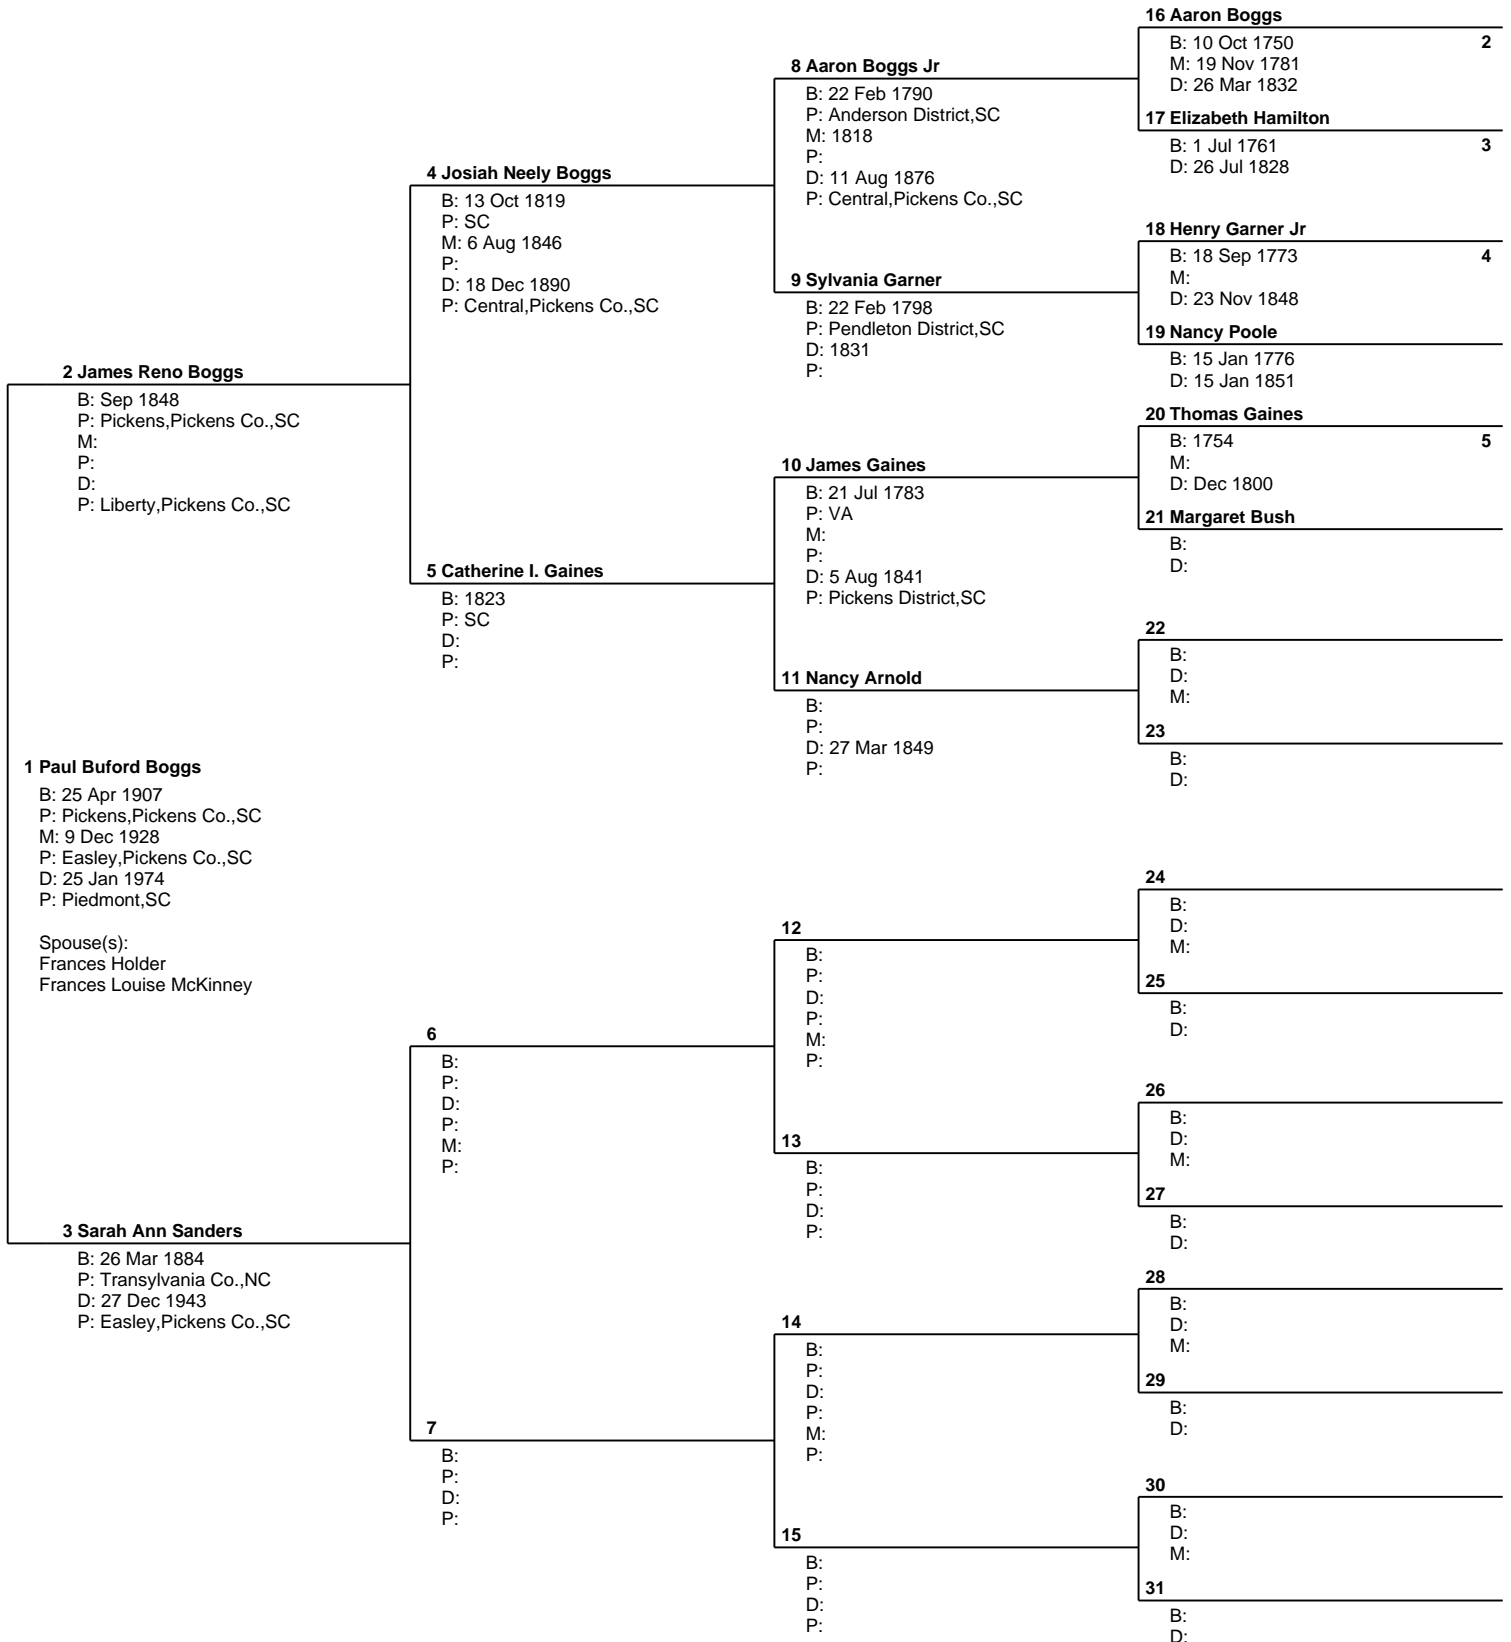

Pedigree Chart

Chart no. 1

Prepared by Rick Boggs boggsBM@aol.com	
Telephone number	Date prepared 23 Aug 2004

Pedigree Chart

No. 1 on this chart is the same as no. 16 on chart no. 1

Prepared by Rick Boggs boggsBM@aol.com	
Telephone number	Date prepared 23 Aug 2004

Pedigree Chart

No. 1 on this chart is the same as no. 17 on chart no. 1

Prepared by Rick Boggs boggsBM@aol.com	
Telephone number	Date prepared 23 Aug 2004

Pedigree Chart

No. 1 on this chart is the same as no. 18 on chart no. 1