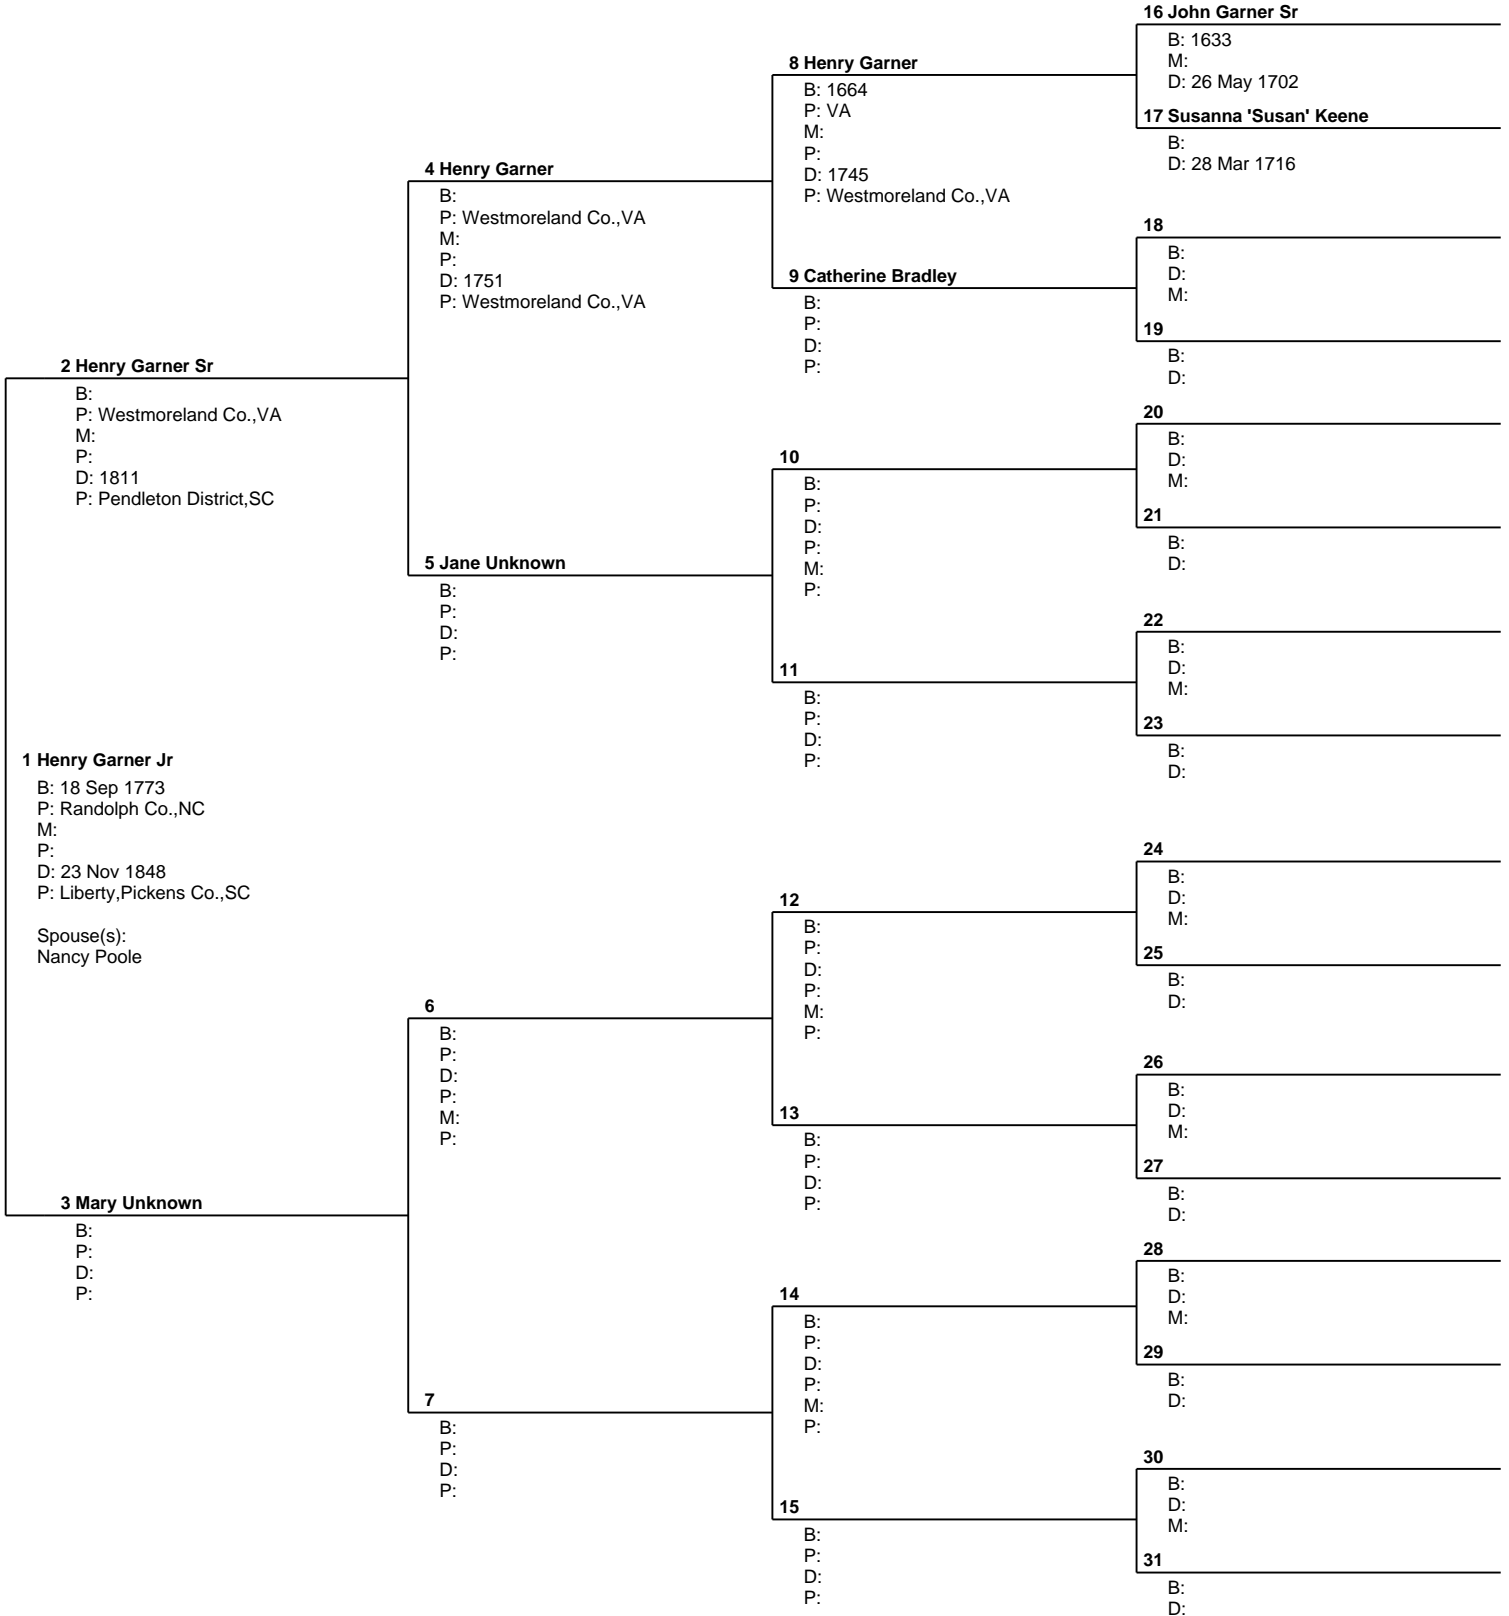

Pedigree Chart

No. 1 on this chart is the same as no. 17 on chart no. 1

Prepared by Rick Boggs boggsBM@aol.com	
Telephone number	Date prepared 23 Aug 2004

Pedigree Chart

No. 1 on this chart is the same as no. 18 on chart no. 1