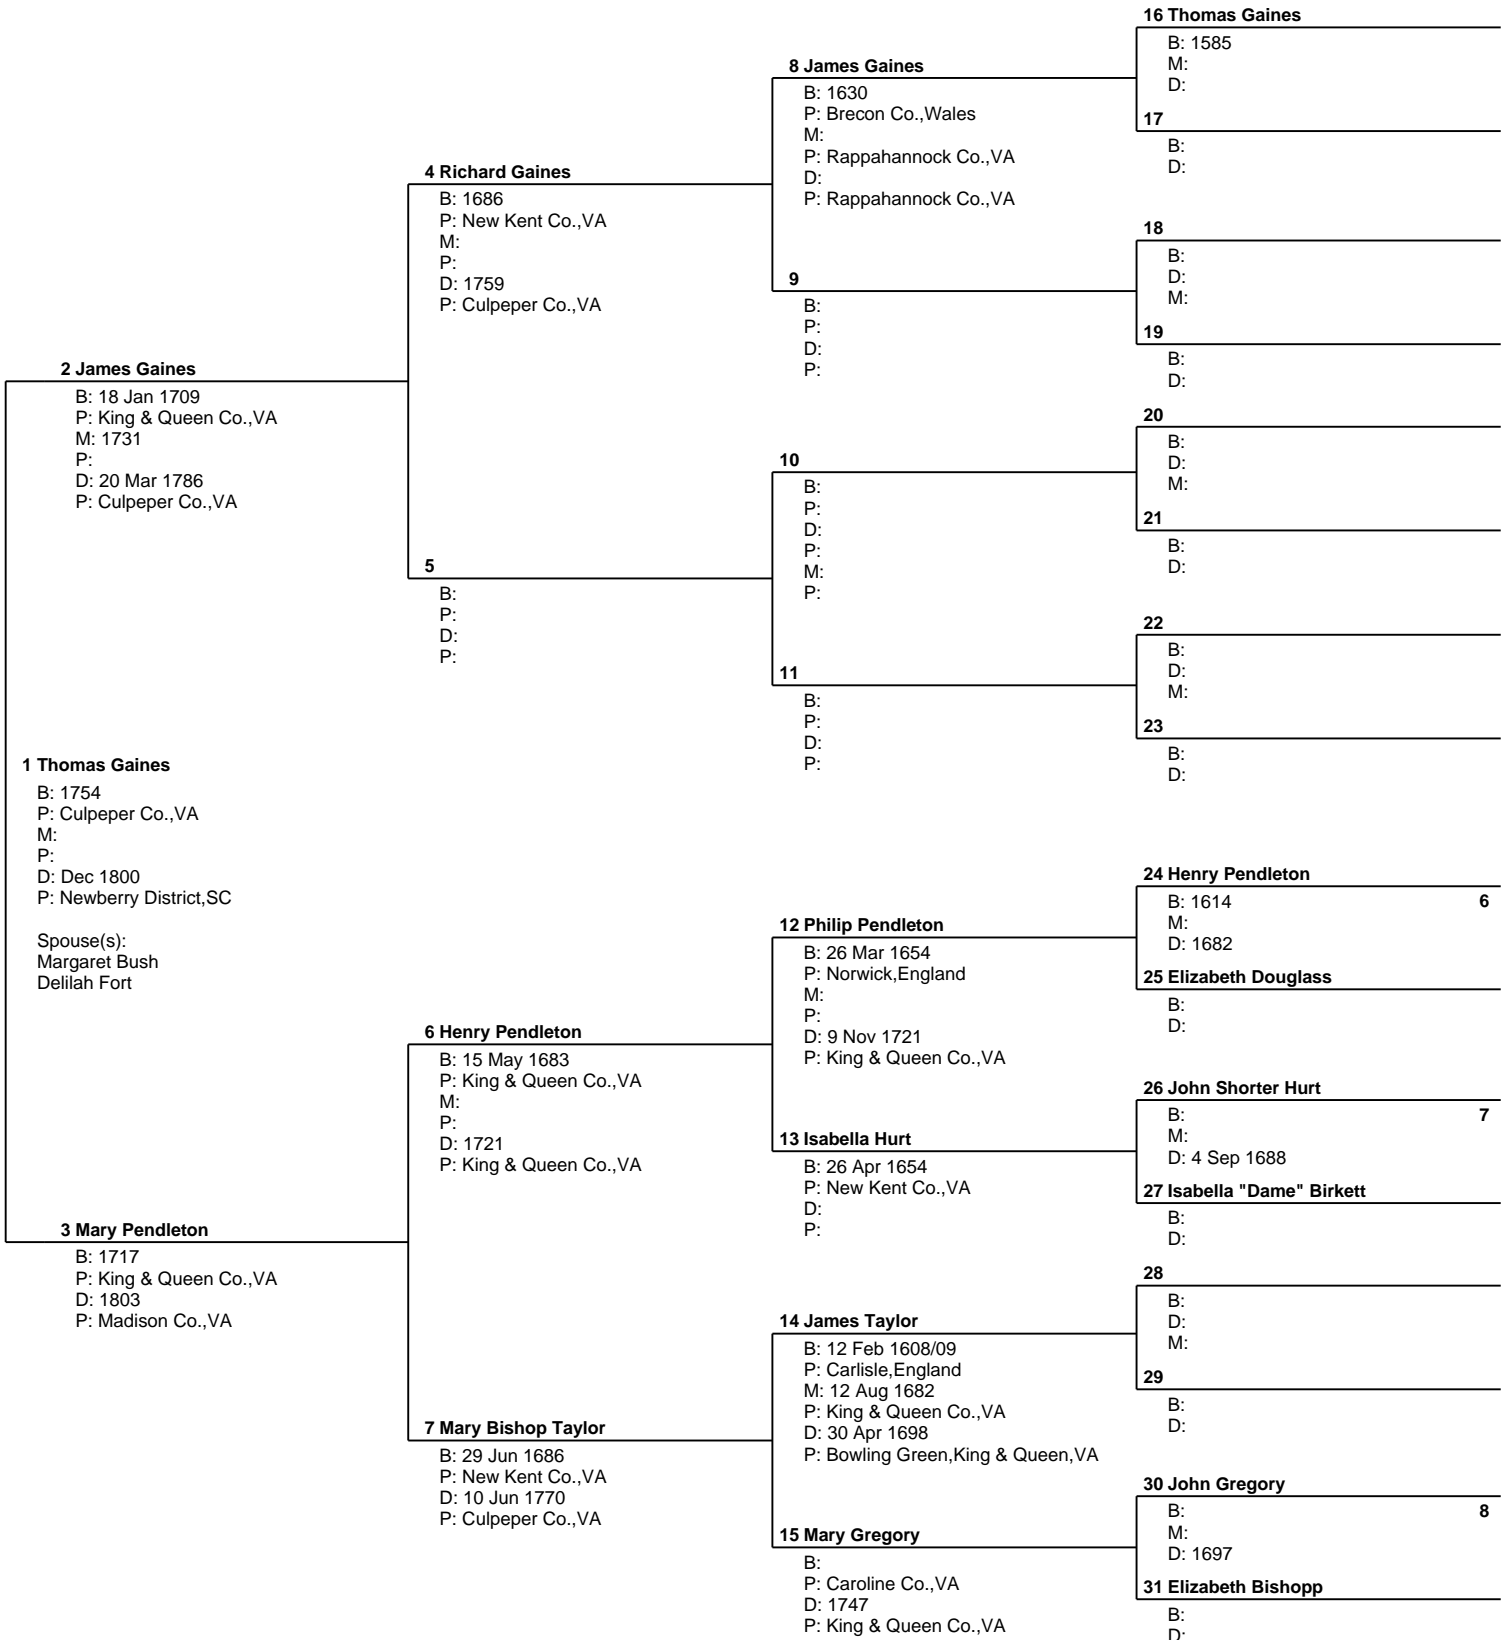

Pedigree Chart

No. 1 on this chart is the same as no. 20 on chart no. 1

Prepared by Rick Boggs boggsBM@aol.com	
Telephone number	Date prepared 23 Aug 2004