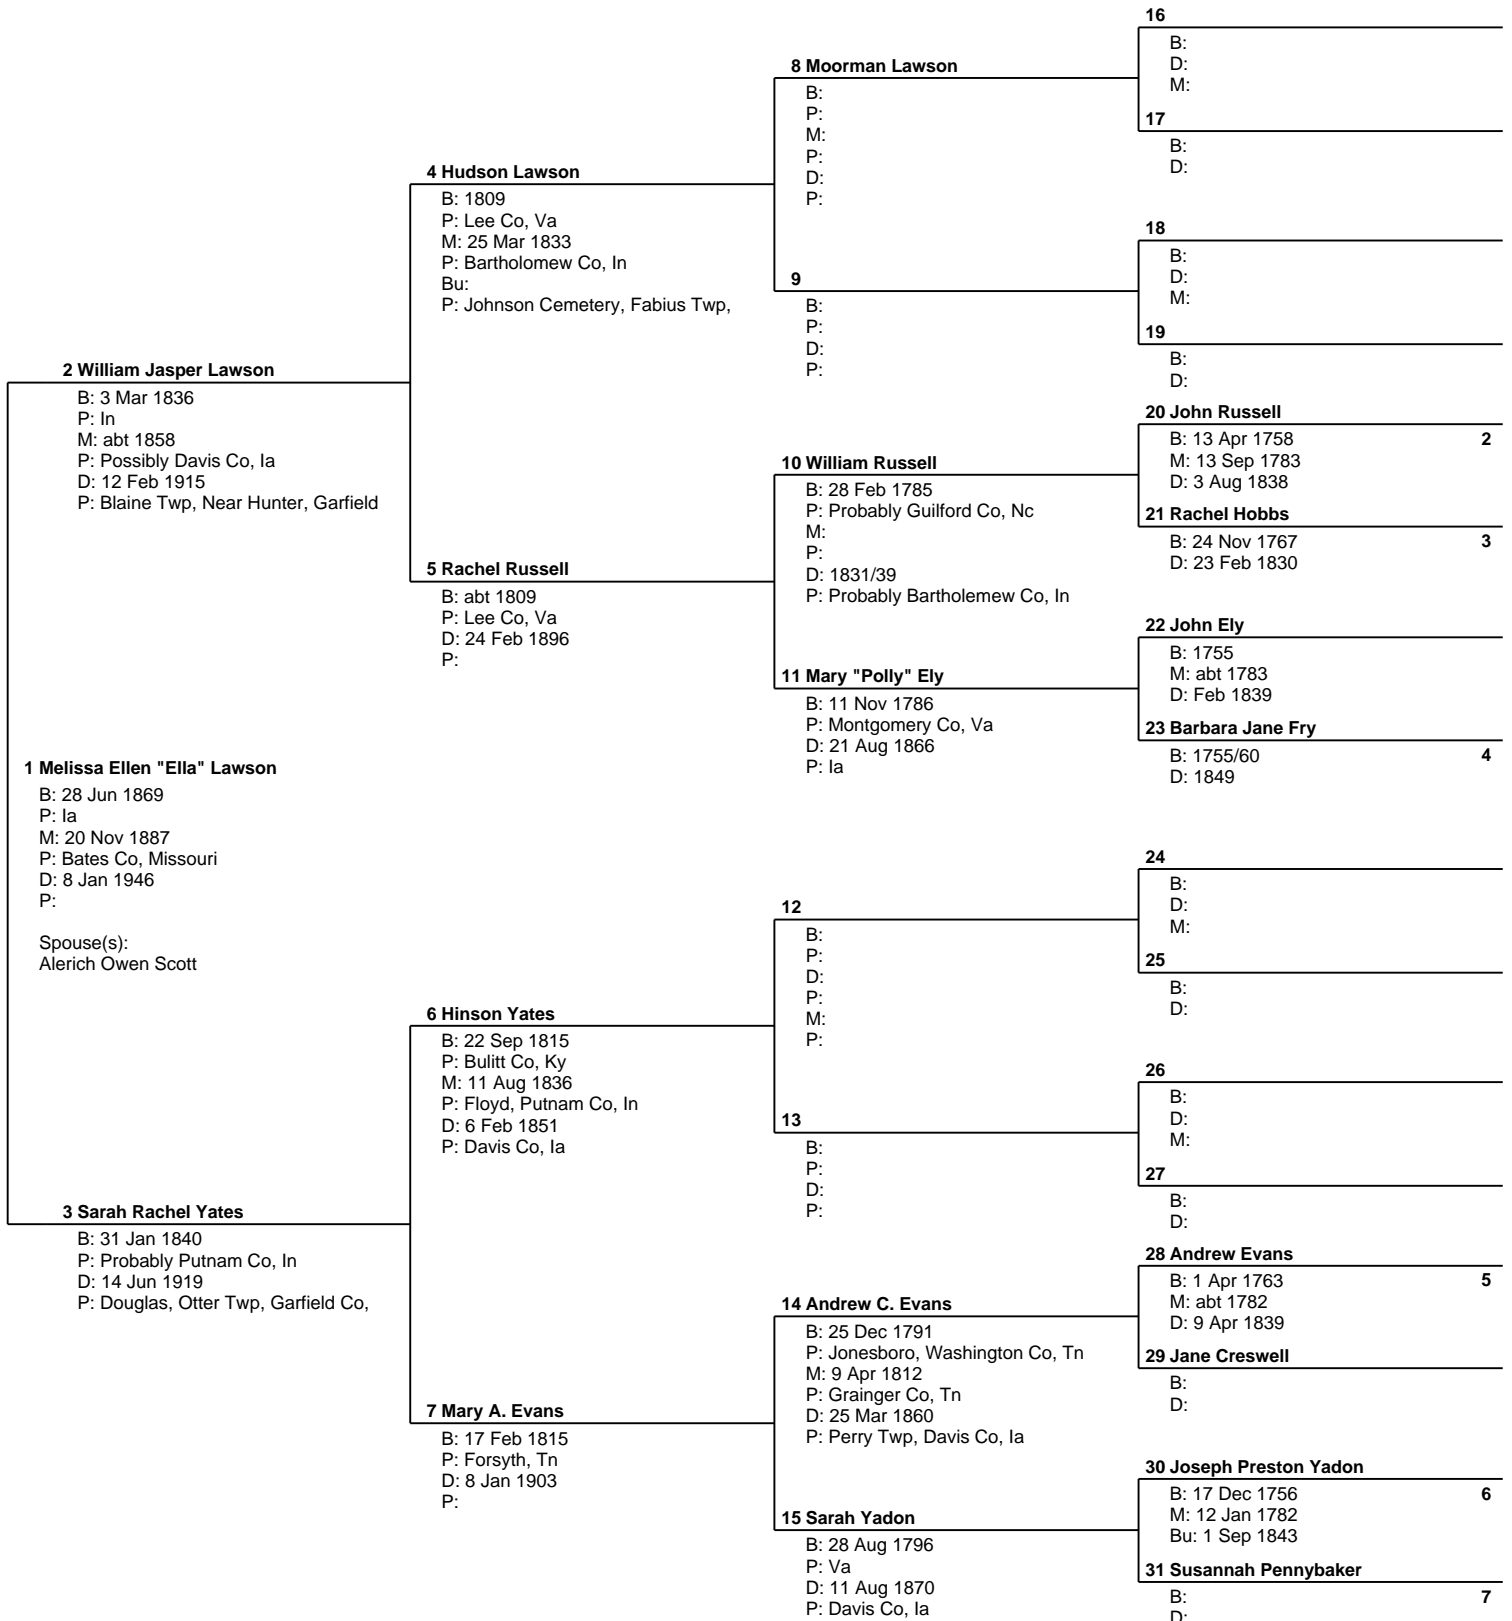

Pedigree Chart

Chart no. 1

Prepared by Betty Jo Gibson Scott http://bjsbytes.com 2202 West Elm, Enid OK 73703	
Telephone number 580 234-8028	Date prepared 23 Aug 2004

Pedigree Chart

No. 1 on this chart is the same as no. 20 on chart no. 1

Prepared by Betty Jo Gibson Scott http://bjsbytes.com 2202 West Elm, Enid OK 73703	
Telephone number 580 234-8028	Date prepared 23 Aug 2004

Pedigree Chart

No. 1 on this chart is the same as no. 21 on chart no. 1