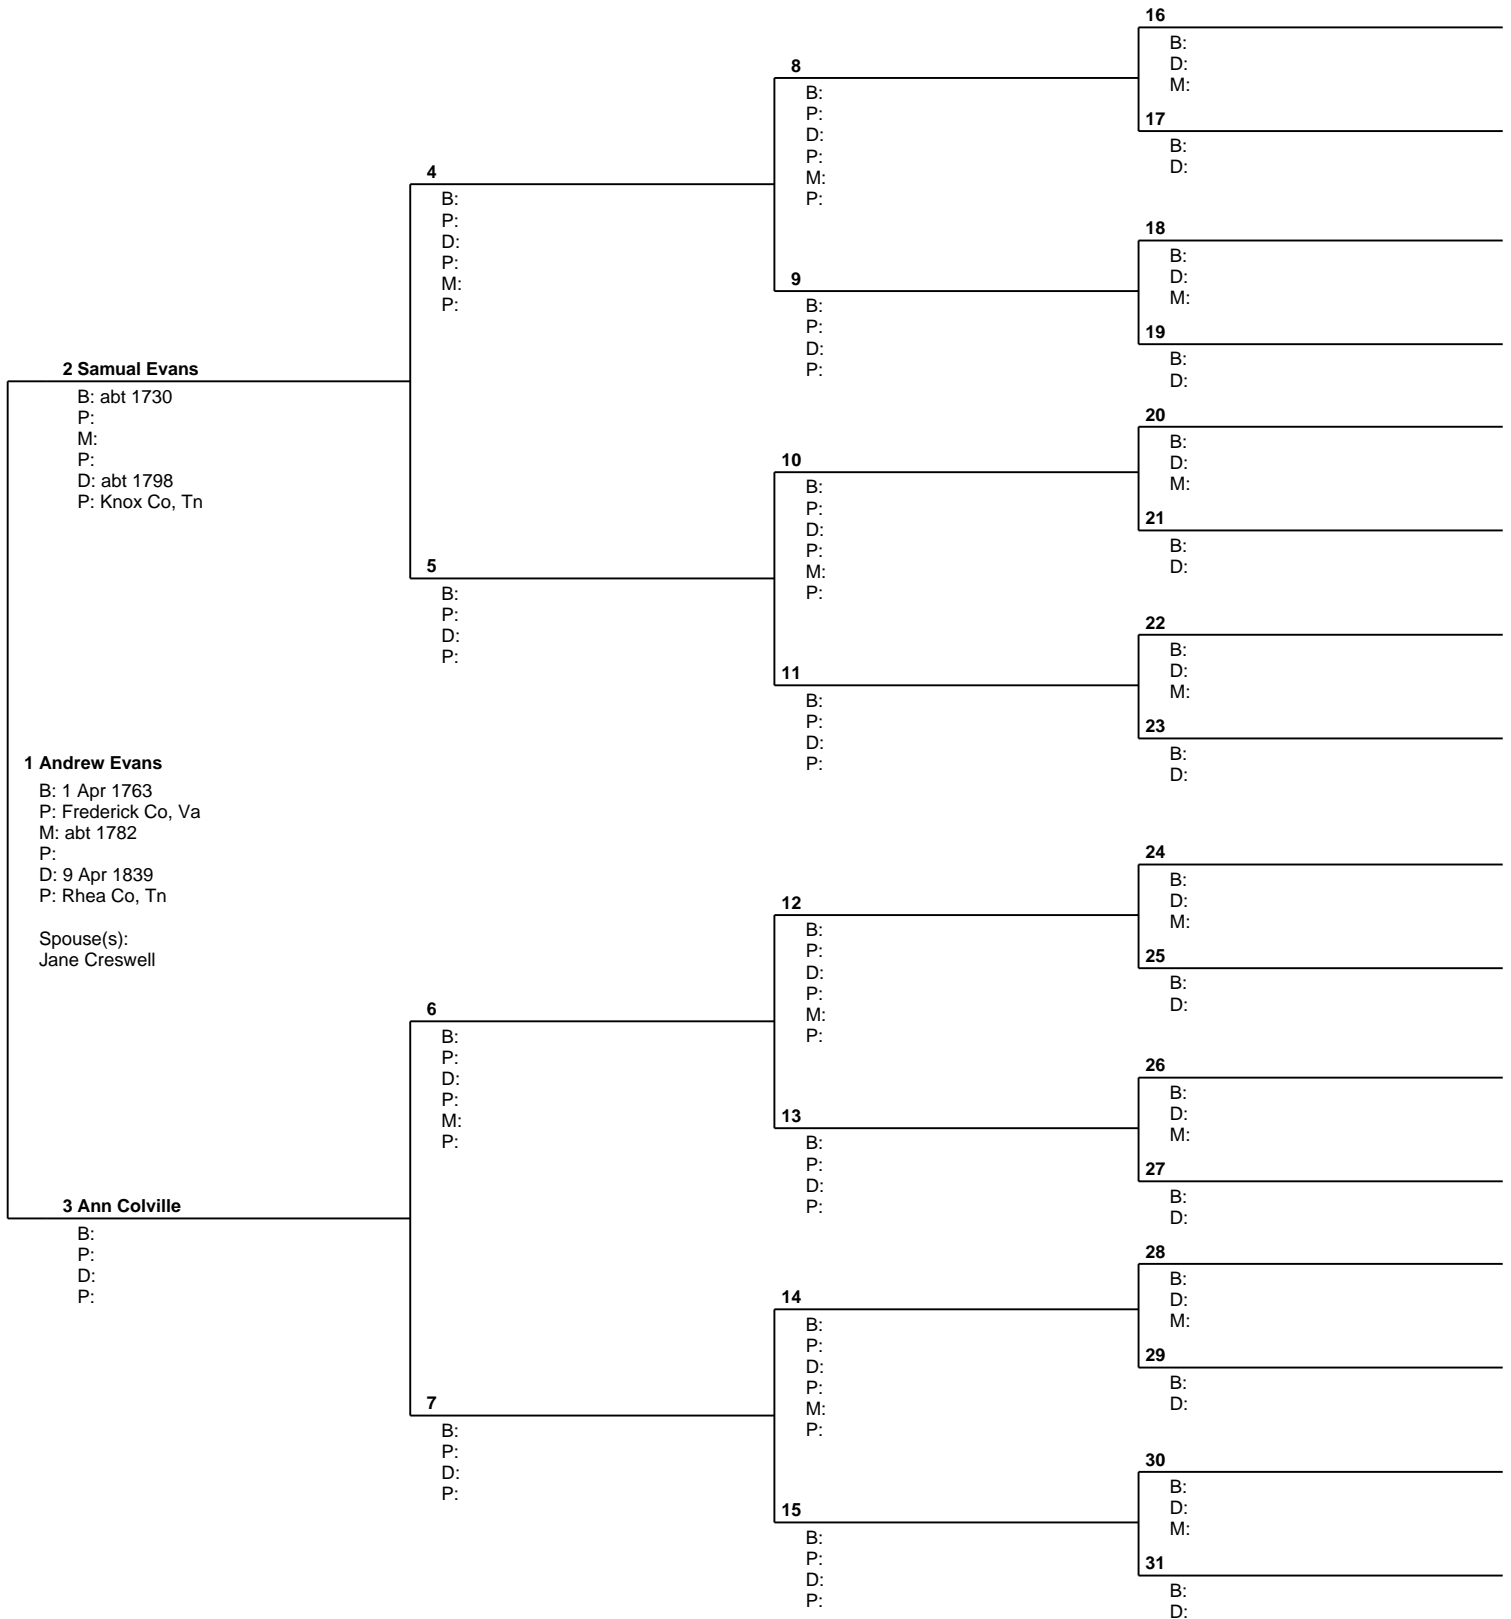

Pedigree Chart

Chart no. 5

No. 1 on this chart is the same as no. 28 on chart no. 1

Prepared by Betty Jo Gibson Scott http://bjsbytes.com 2202 West Elm, Enid OK 73703	
Telephone number 580 234-8028	Date prepared 23 Aug 2004