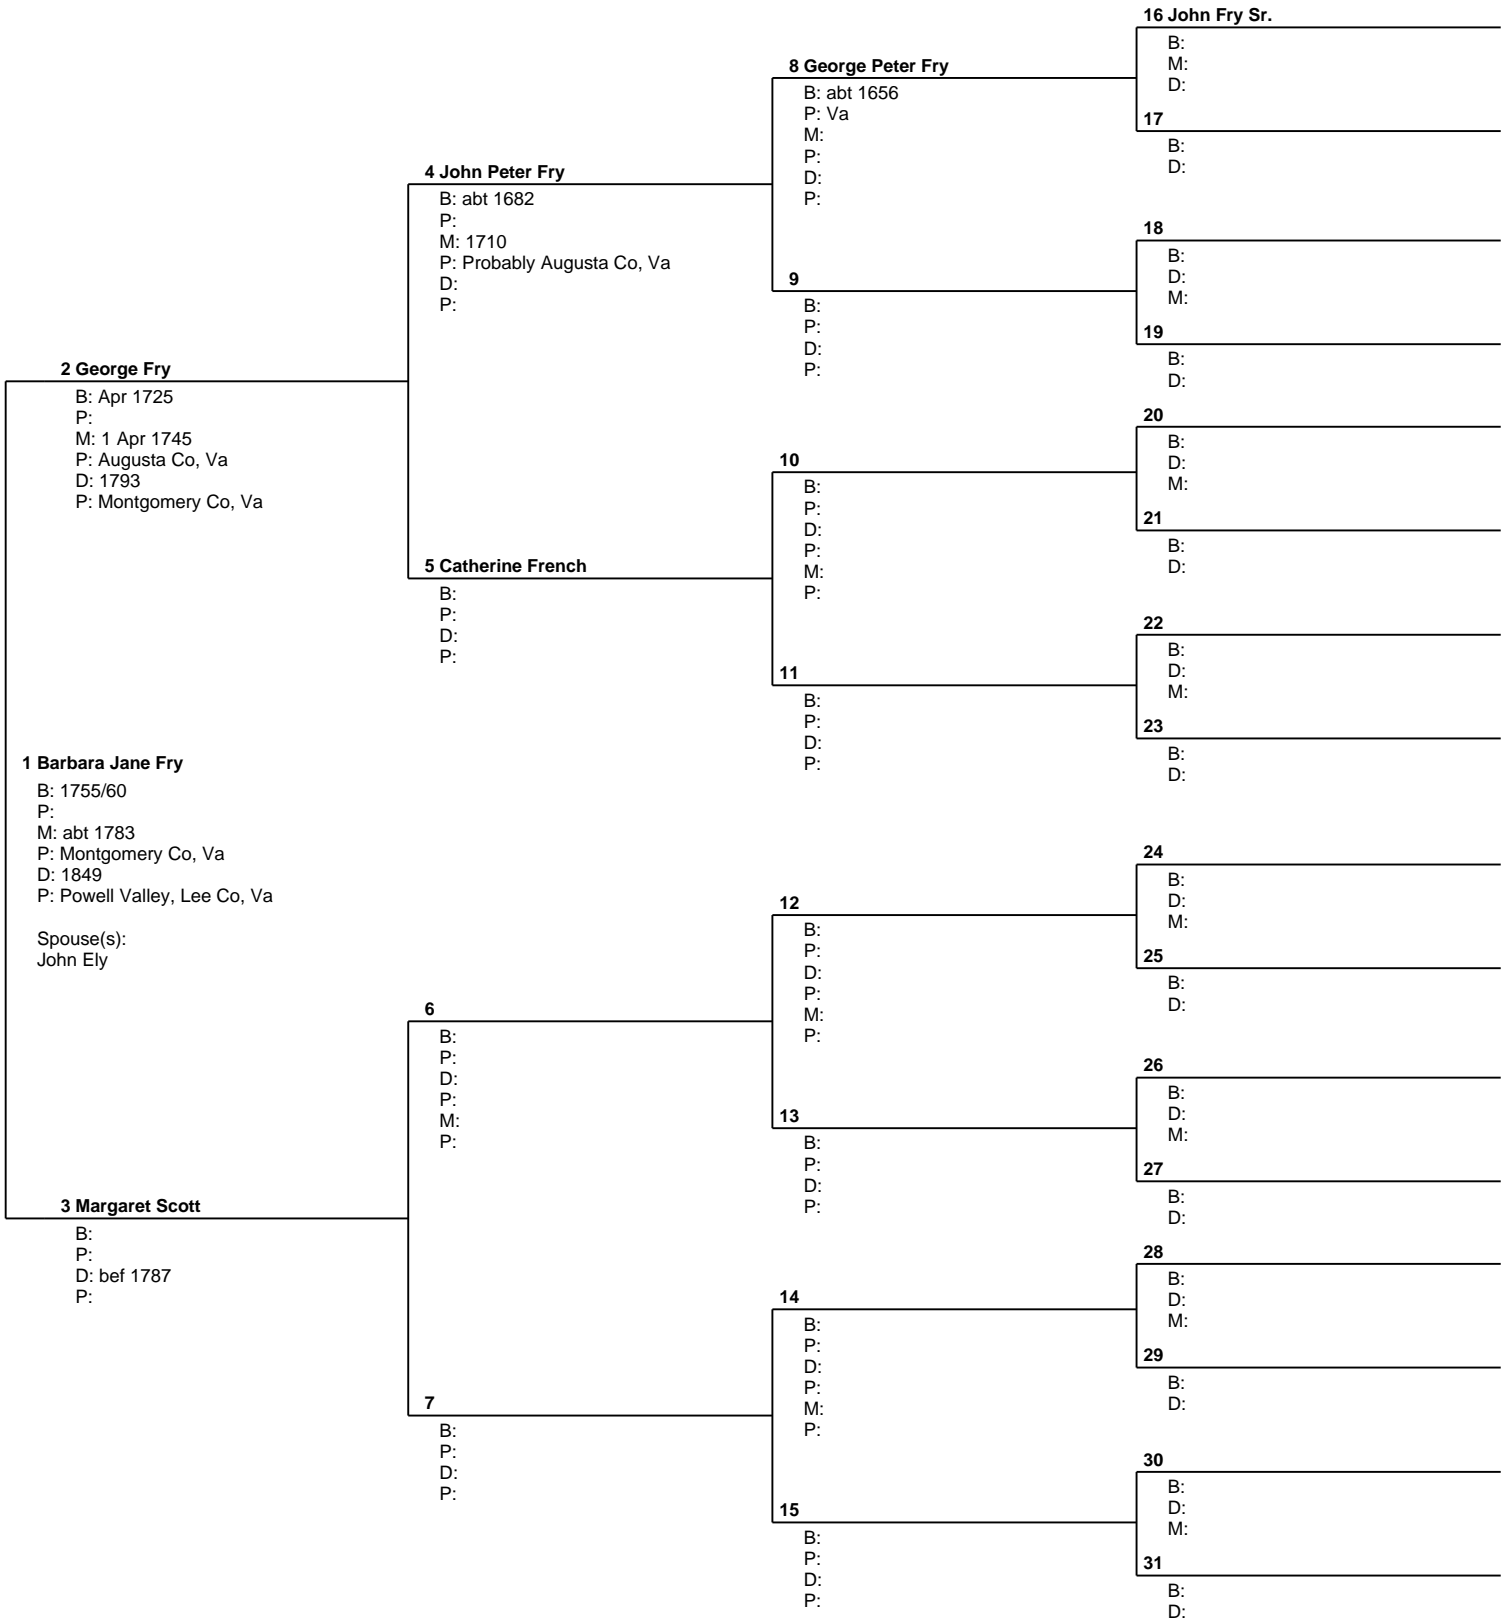

Pedigree Chart

No. 1 on this chart is the same as no. 23 on chart no. 1

Prepared by Betty Jo Gibson Scott http://bjsbytes.com 2202 West Elm, Enid OK 73703	
Telephone number 580 234-8028	Date prepared 23 Aug 2004