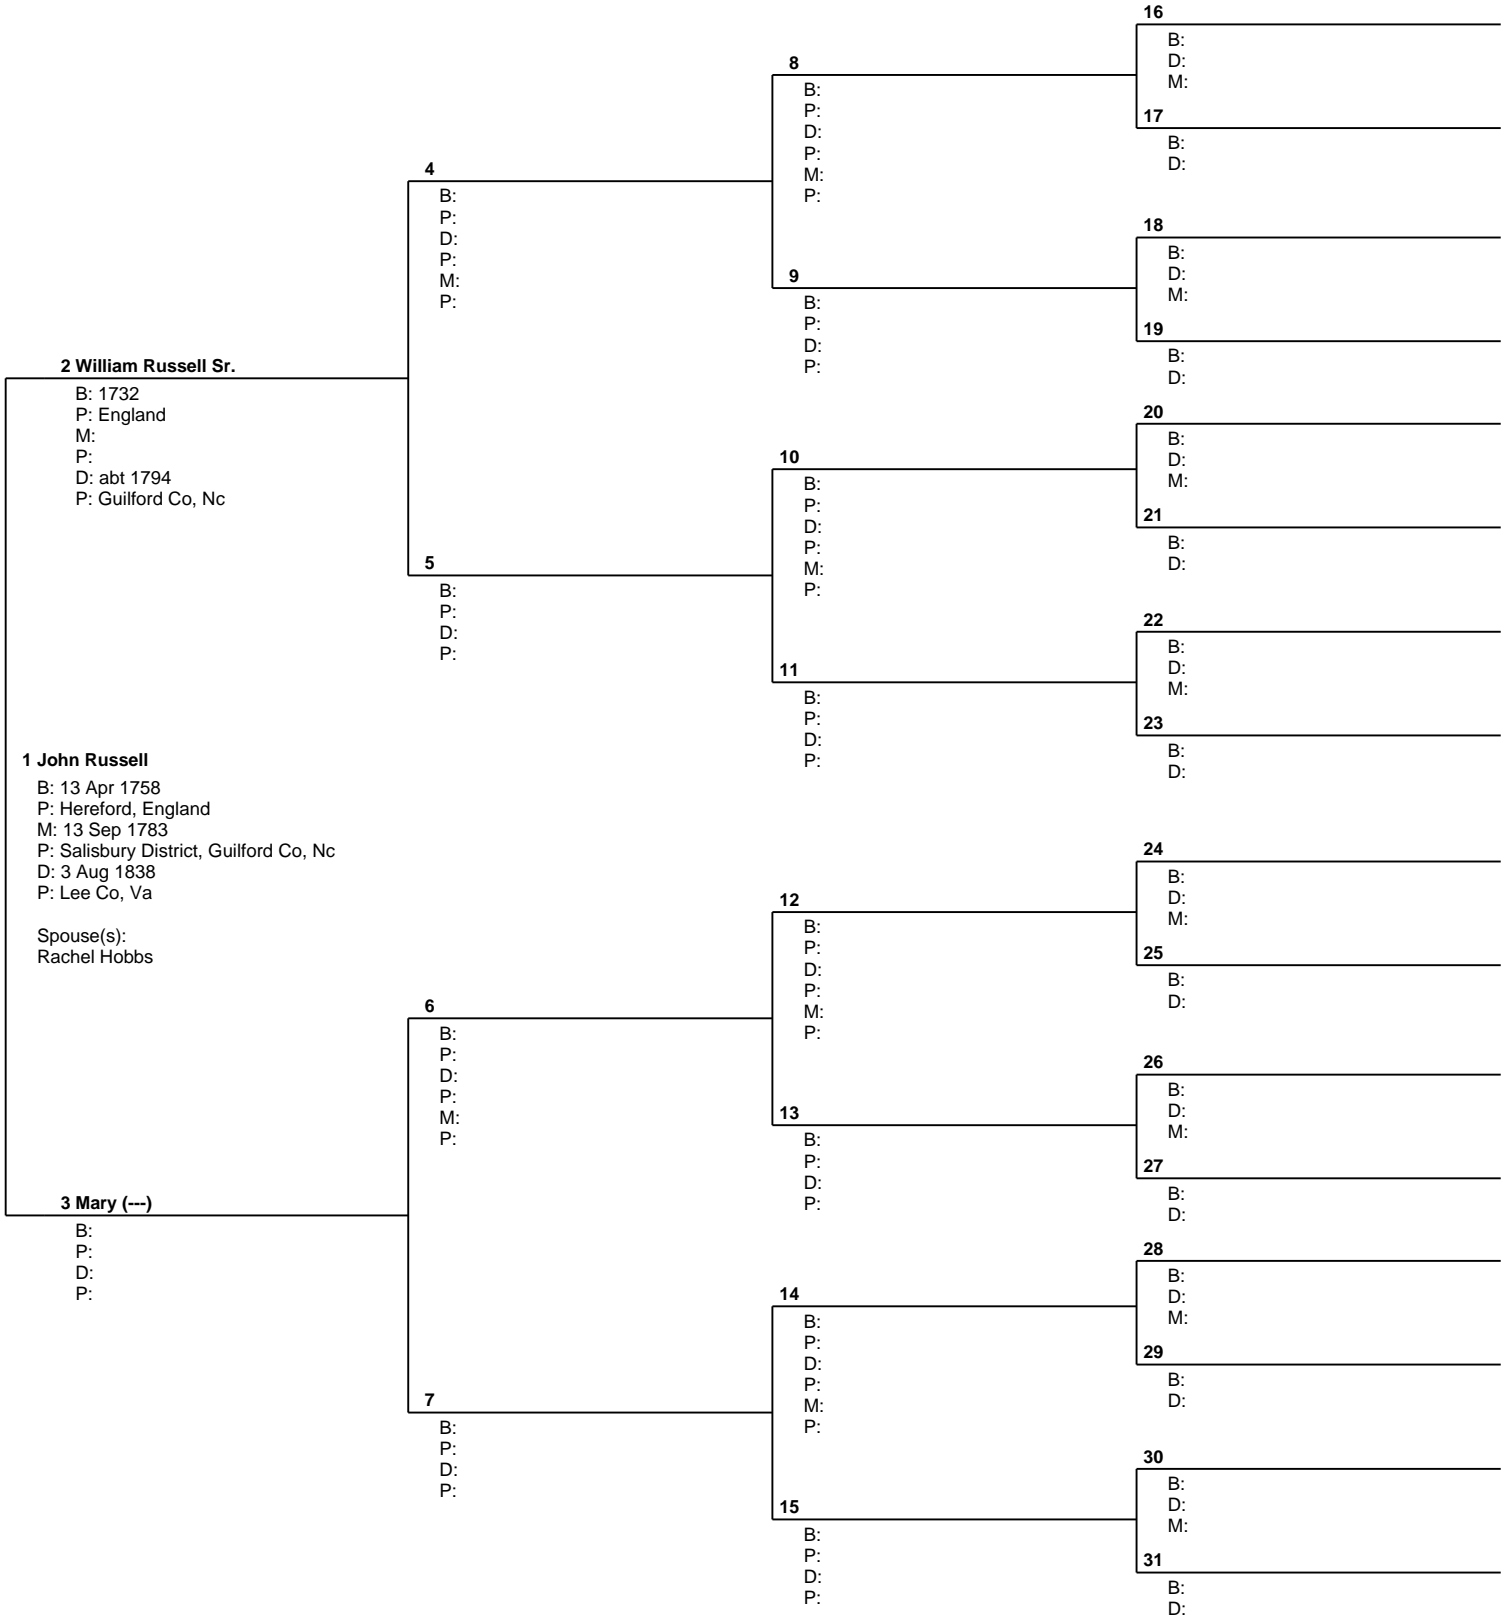

Pedigree Chart

Chart no. 1

Prepared by Betty Jo Gibson Scott http://bjsbytes.com 2202 West Elm, Enid OK 73703	
Telephone number 580 234-8028	Date prepared 23 Aug 2004

Pedigree Chart

No. 1 on this chart is the same as no. 20 on chart no. 1

Prepared by Betty Jo Gibson Scott http://bjsbytes.com 2202 West Elm, Enid OK 73703	
Telephone number 580 234-8028	Date prepared 23 Aug 2004

Pedigree Chart

No. 1 on this chart is the same as no. 21 on chart no. 1