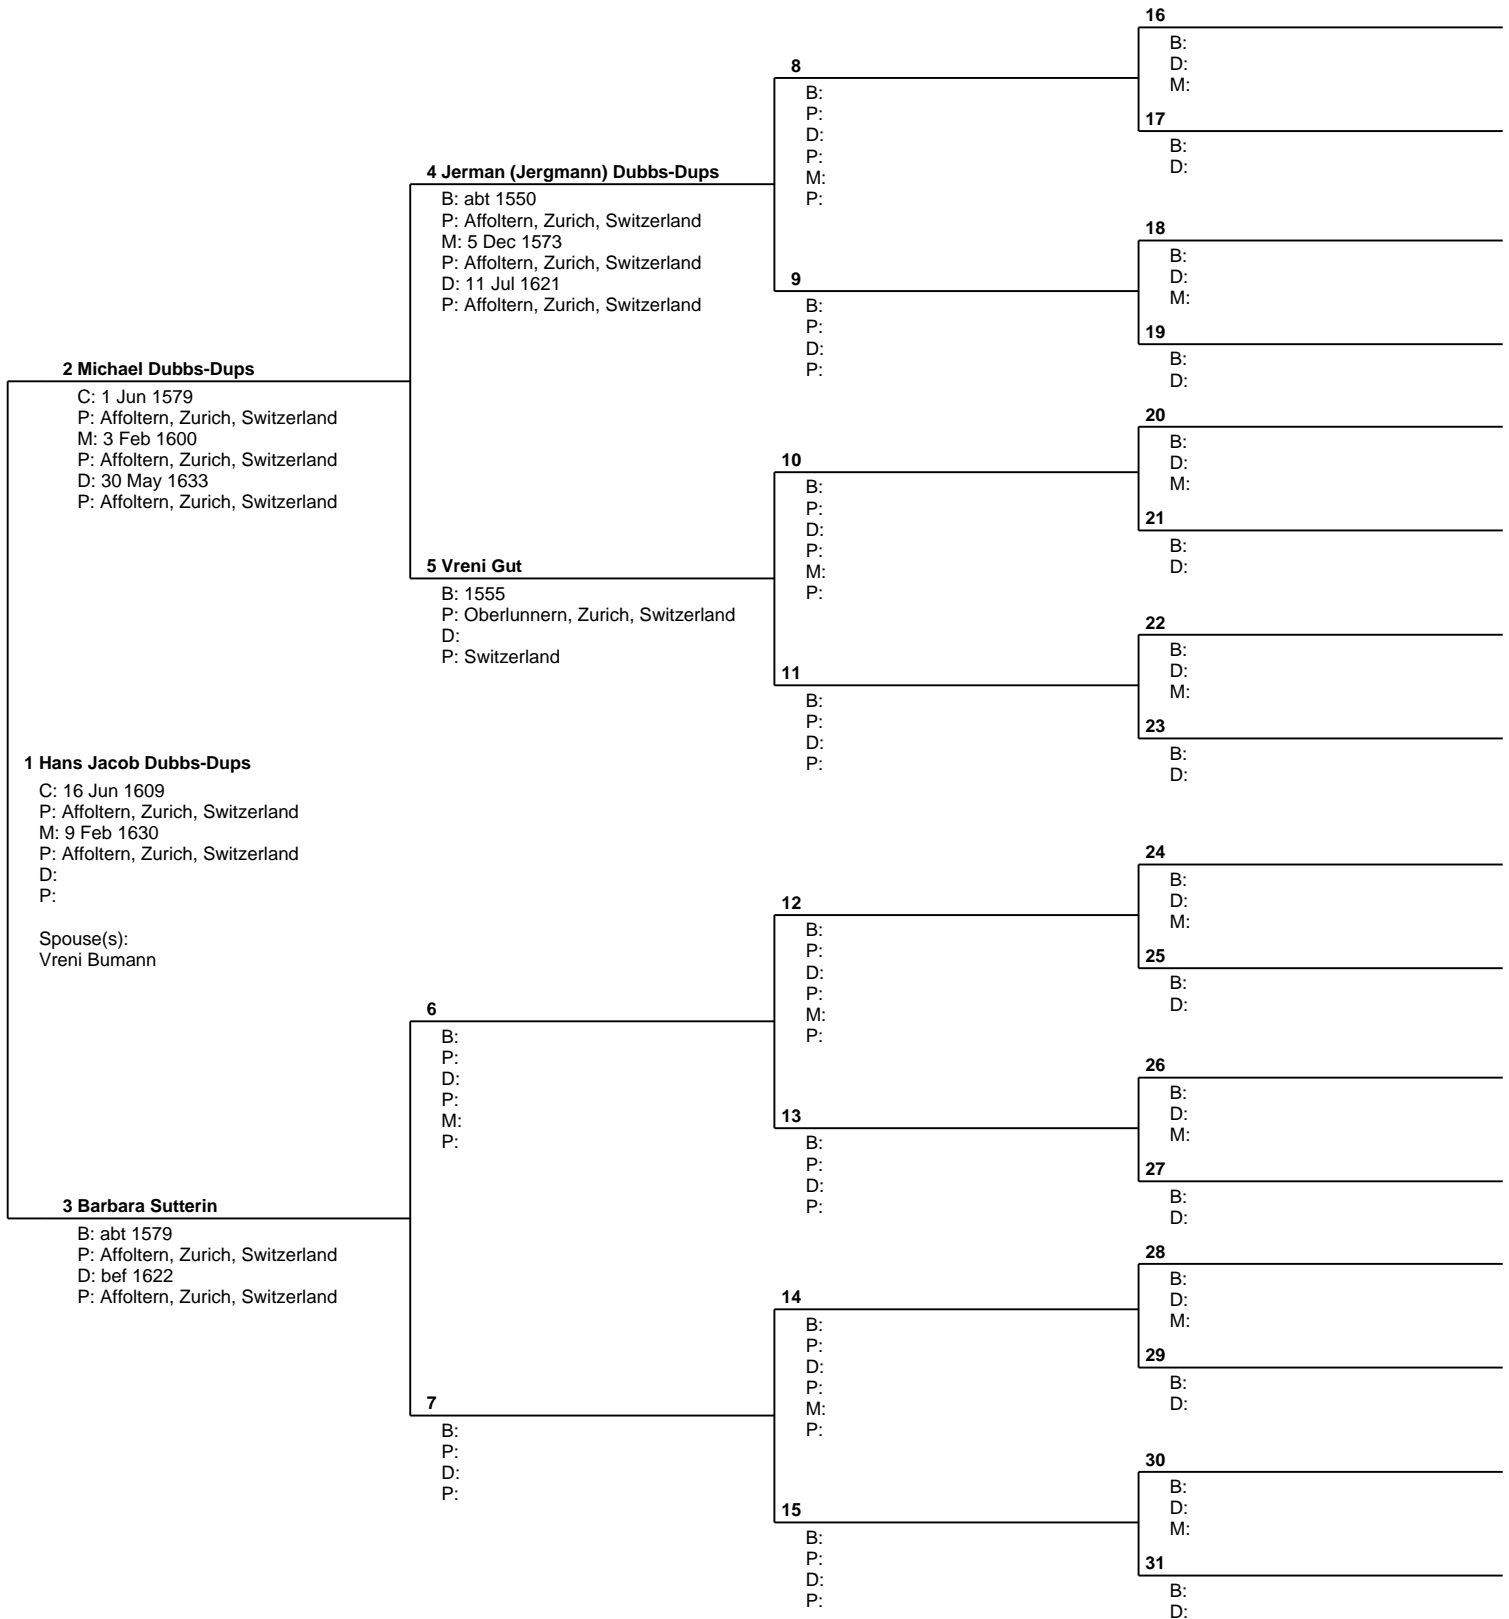

Pedigree Chart

Chart no. 3

No. 1 on this chart is the same as no. 16 on chart no. 2

Prepared by Betty Jo Gibson Scott http://bjsbytes.com 2202 West Elm, Enid OK 73703	
Telephone number 580 234-8028	Date prepared 21 Aug 2004