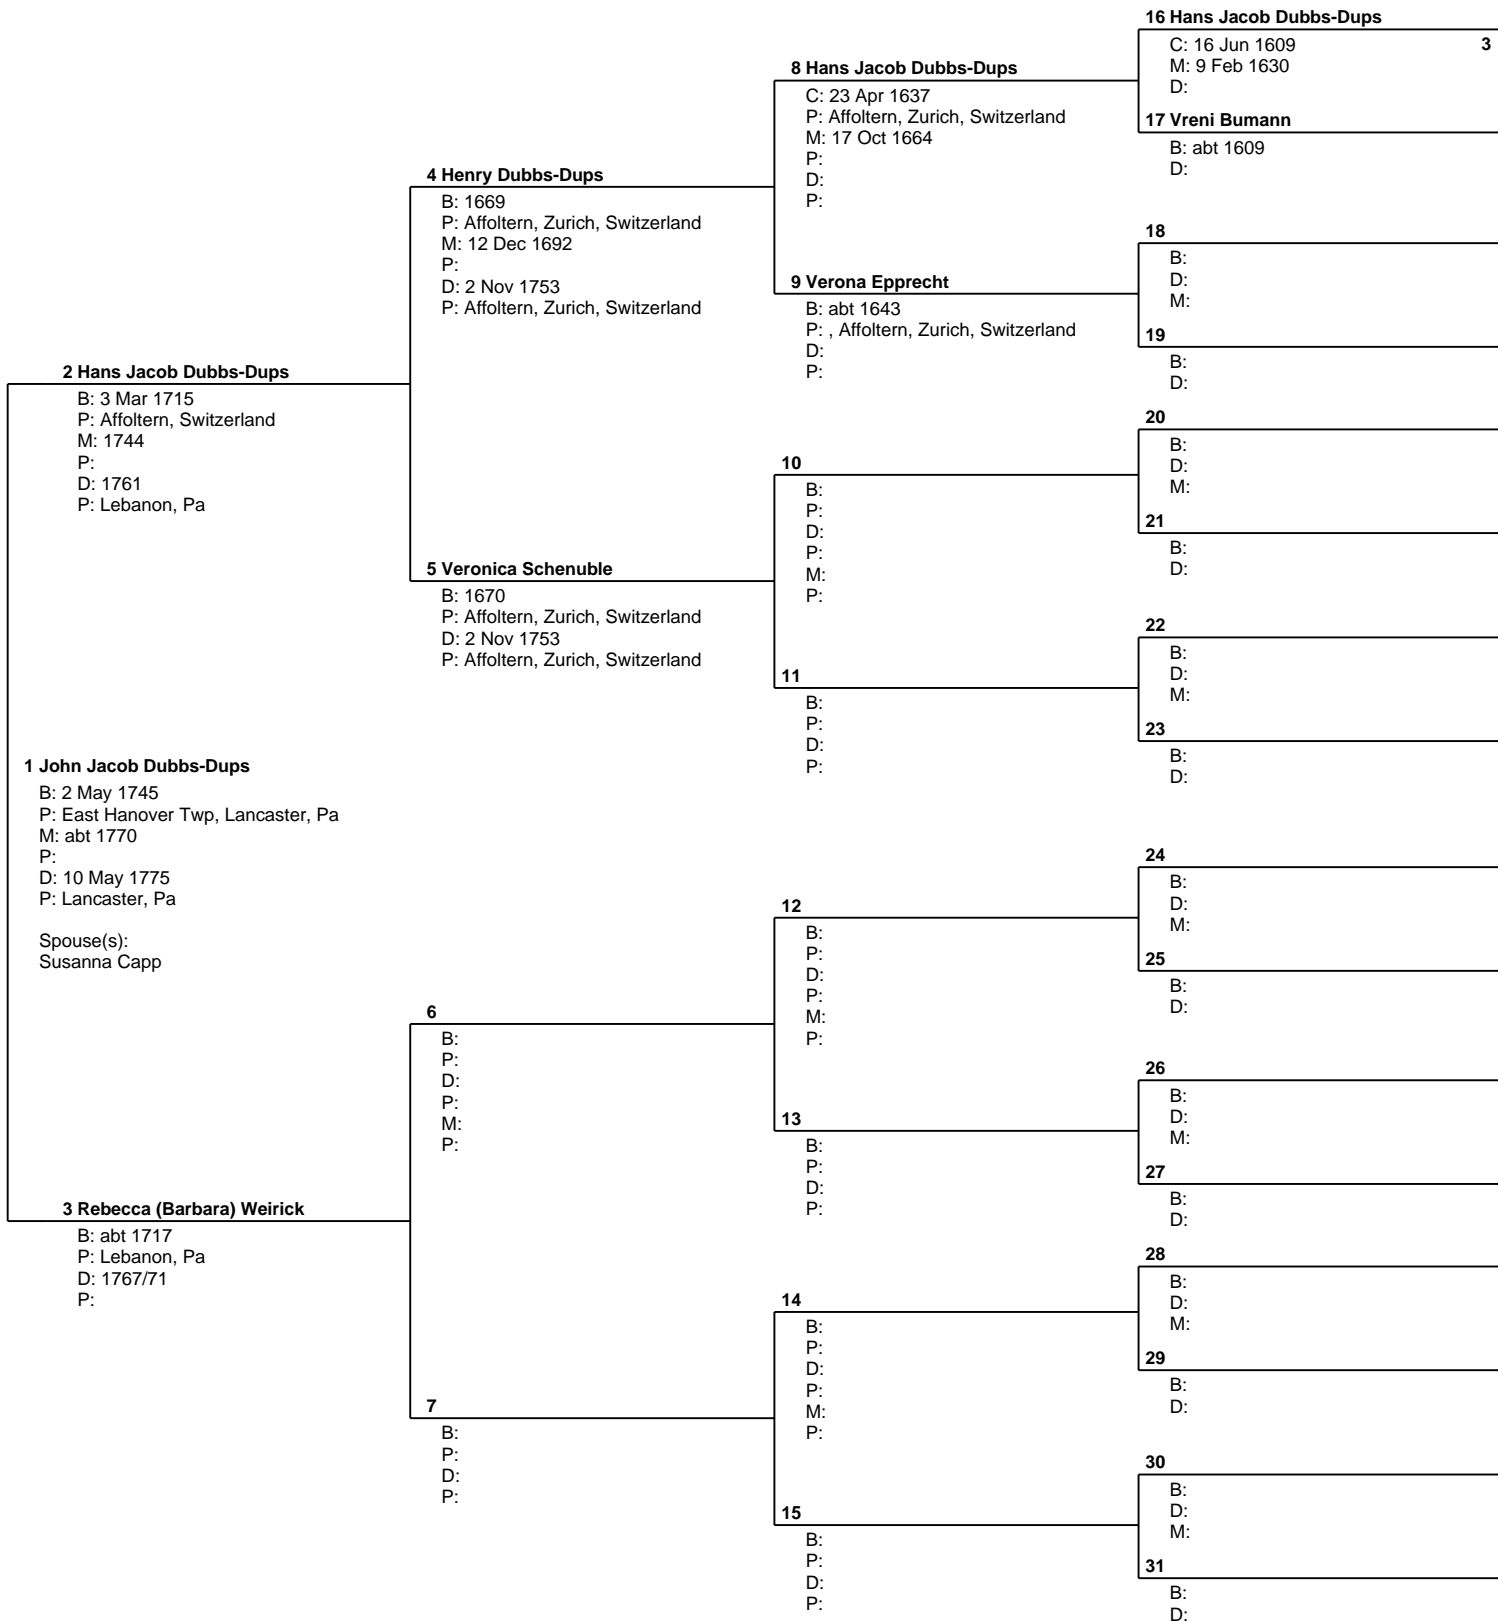

# Pedigree Chart

Chart no. 1

Prepared by  
 Betty Jo Gibson Scott  
<http://bjsbytes.com>  
 2202 West Elm, Enid  
 OK 73703

Telephone number 580 234-8028	Date prepared 21 Aug 2004
----------------------------------	------------------------------

# Pedigree Chart

No. 1 on this chart is the same as no. 16 on chart no. 1

Prepared by  
 Betty Jo Gibson Scott  
<http://bjsbytes.com>  
 2202 West Elm, Enid  
 OK 73703

Telephone number 580 234-8028	Date prepared 21 Aug 2004
----------------------------------	------------------------------