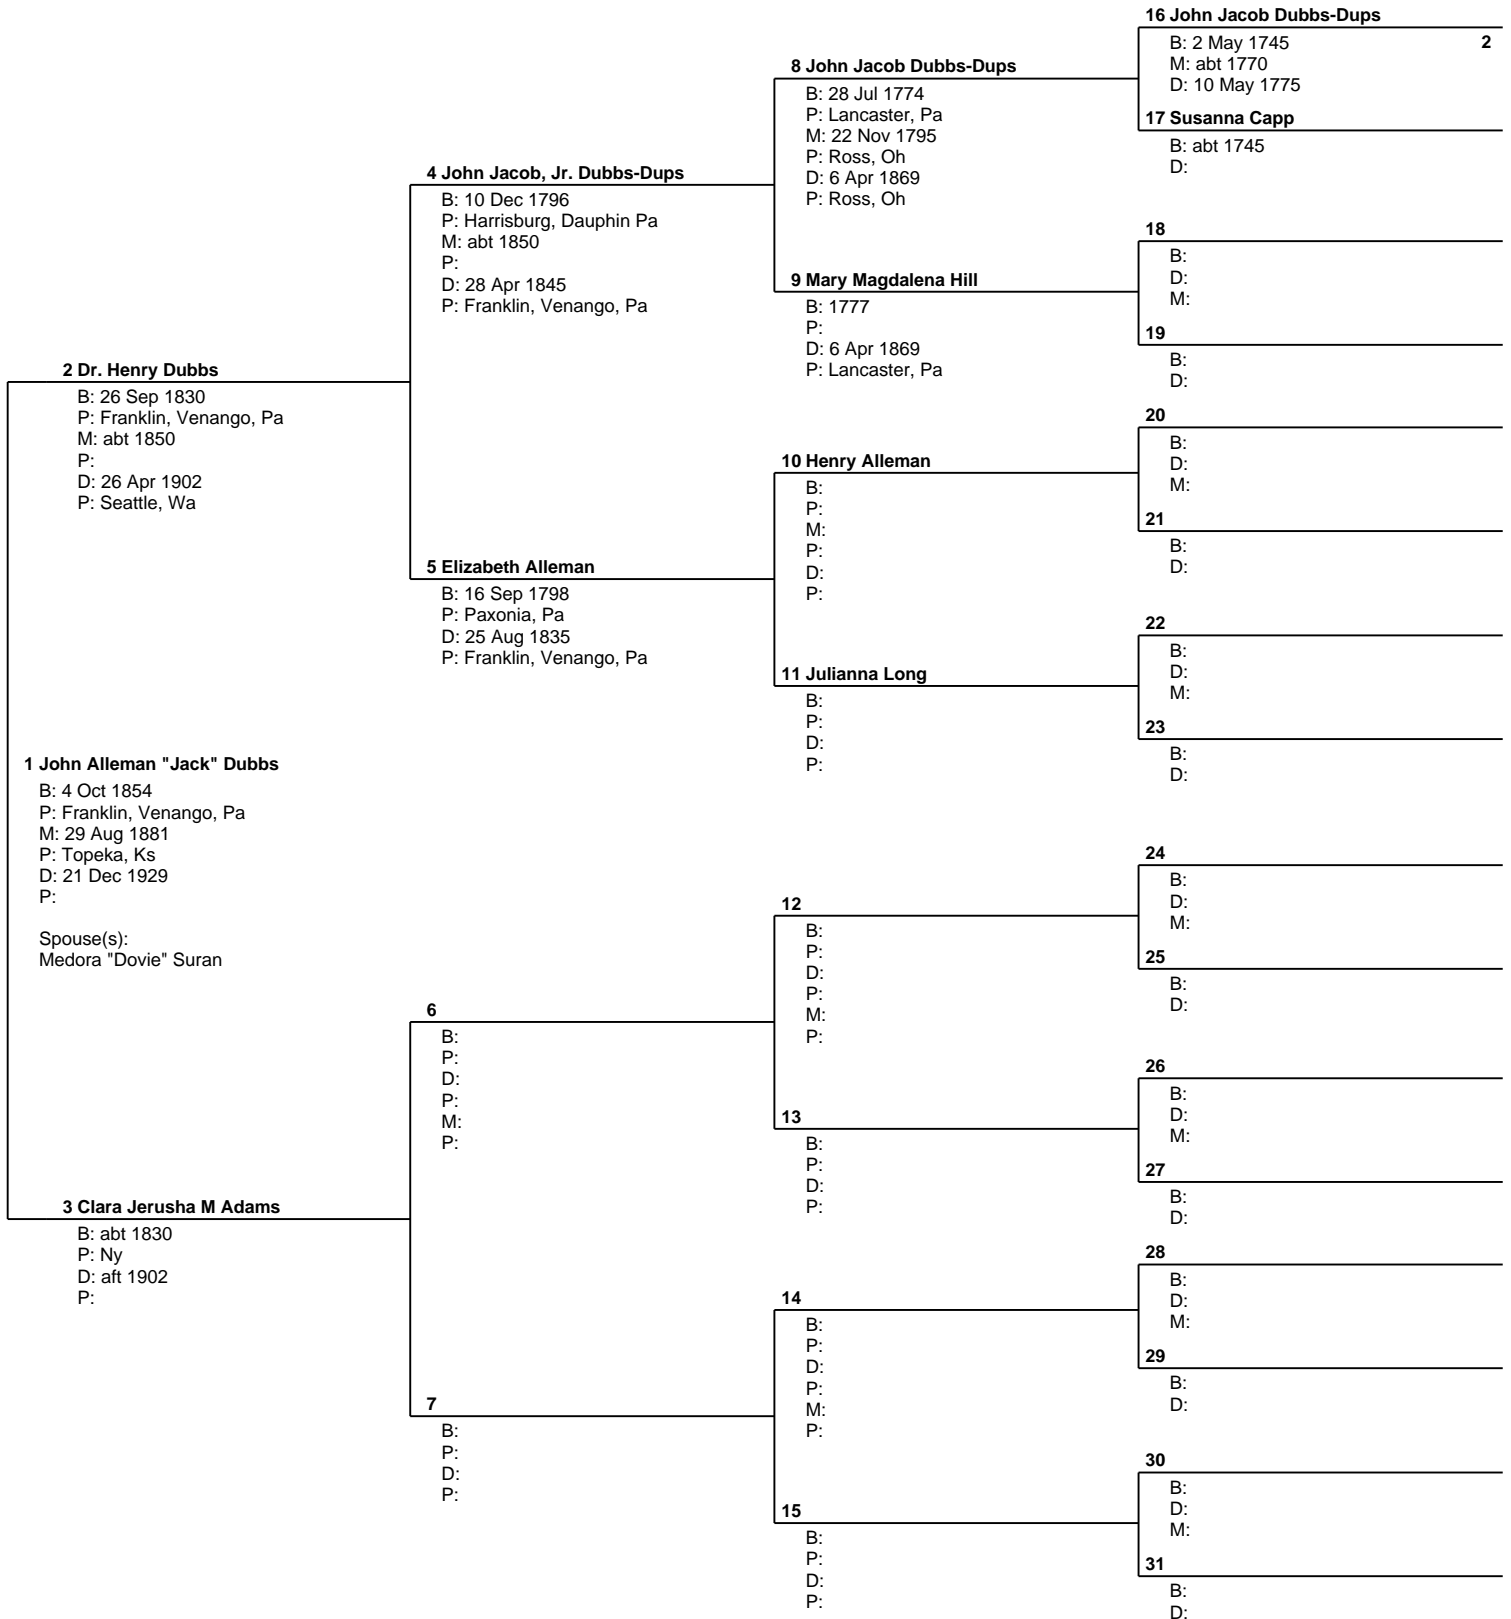

# Pedigree Chart

Chart no. 1

Prepared by  
 Betty Jo Gibson Scott  
<http://bjsbytes.com>  
 2202 West Elm, Enid  
 OK 73703

Telephone number 580 234-8028	Date prepared 21 Aug 2004
----------------------------------	------------------------------

# Pedigree Chart

No. 1 on this chart is the same as no. 16 on chart no. 1

Prepared by  
 Betty Jo Gibson Scott  
<http://bjsbytes.com>  
 2202 West Elm, Enid  
 OK 73703

Telephone number 580 234-8028	Date prepared 21 Aug 2004
----------------------------------	------------------------------