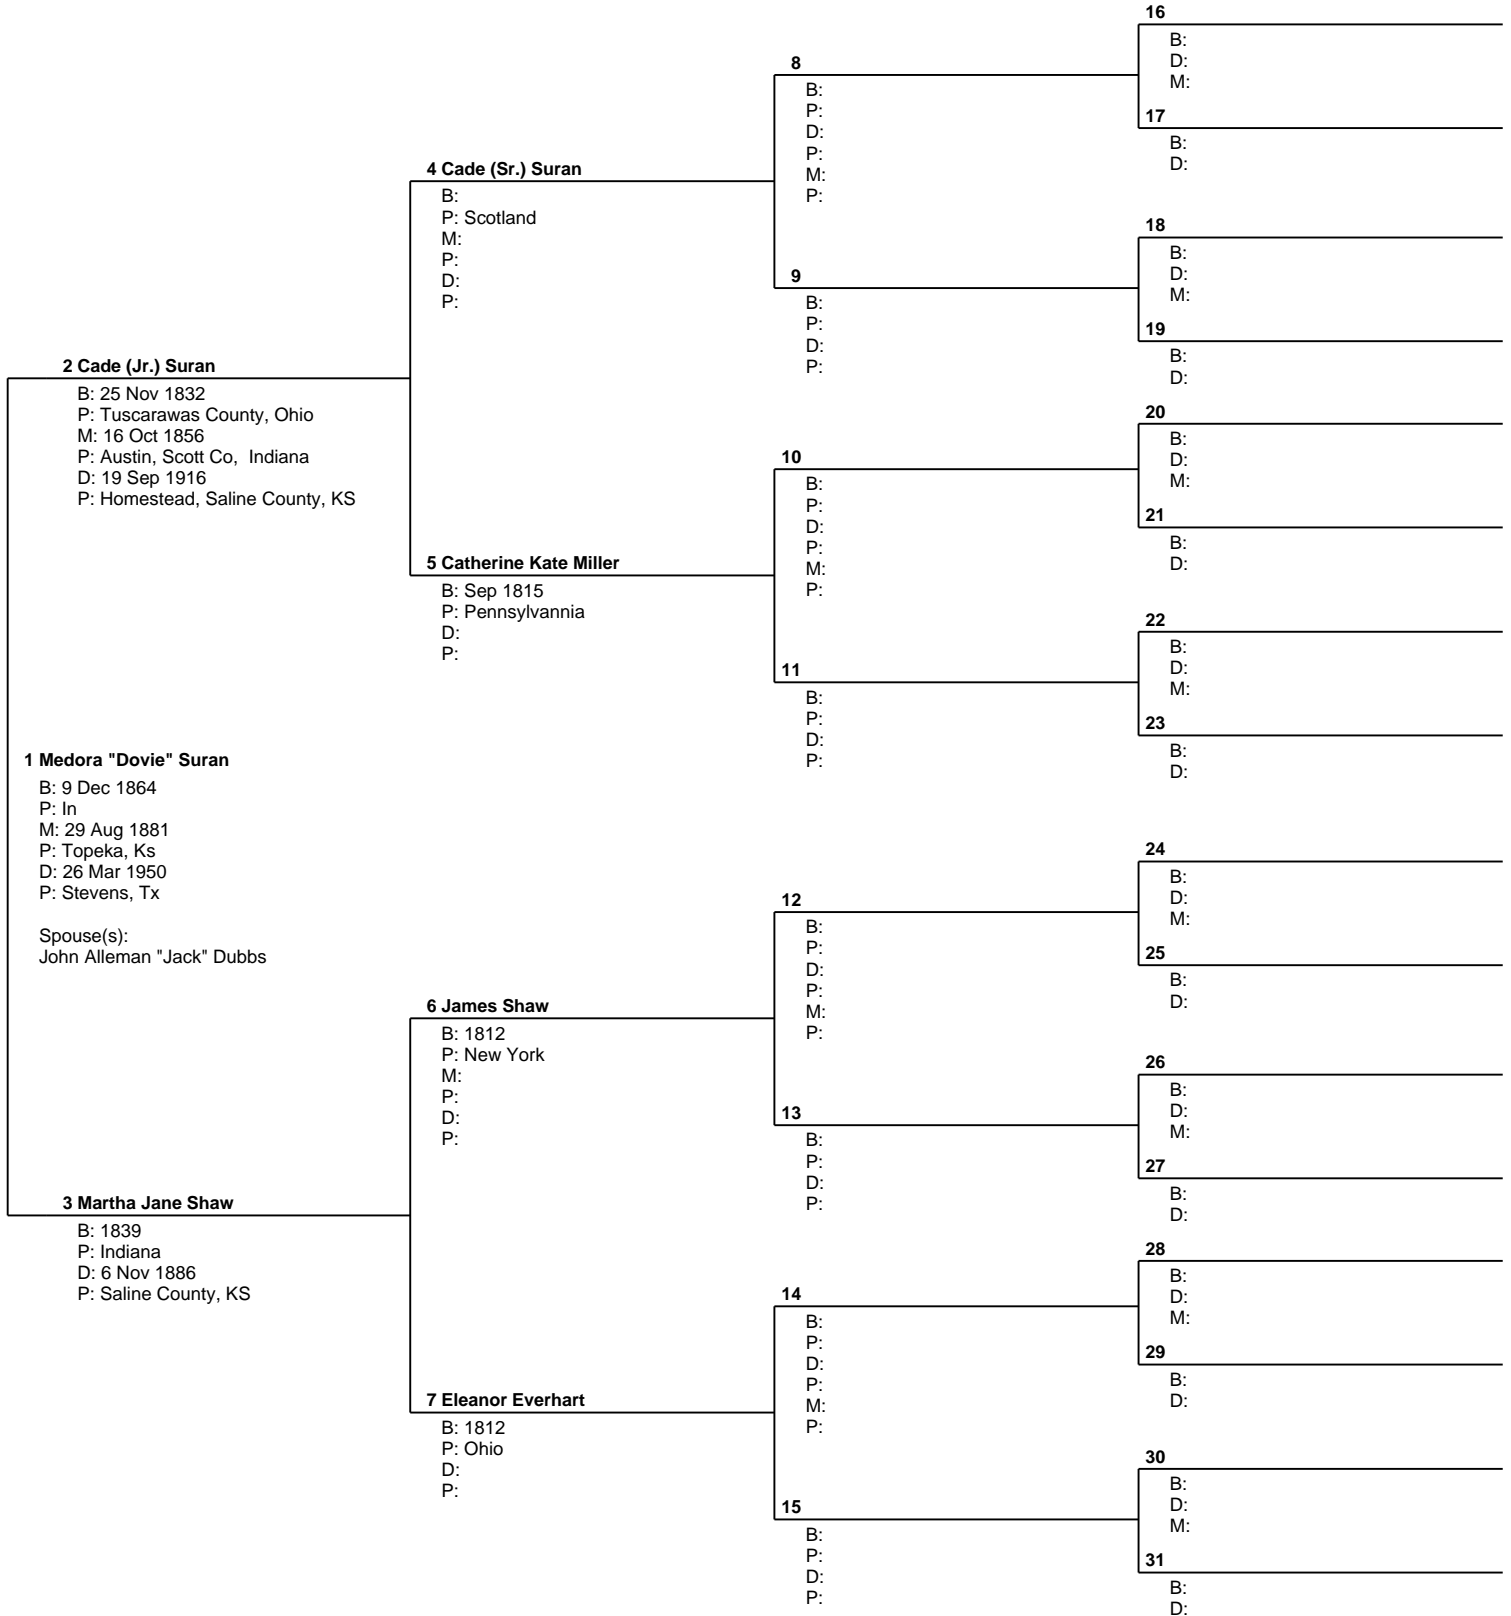

Pedigree Chart

Prepared by Betty Jo Gibson Scott http://bjsbytes.com 2202 West Elm, Enid OK 73703	
Telephone number 580 234-8028	Date prepared 21 Aug 2004