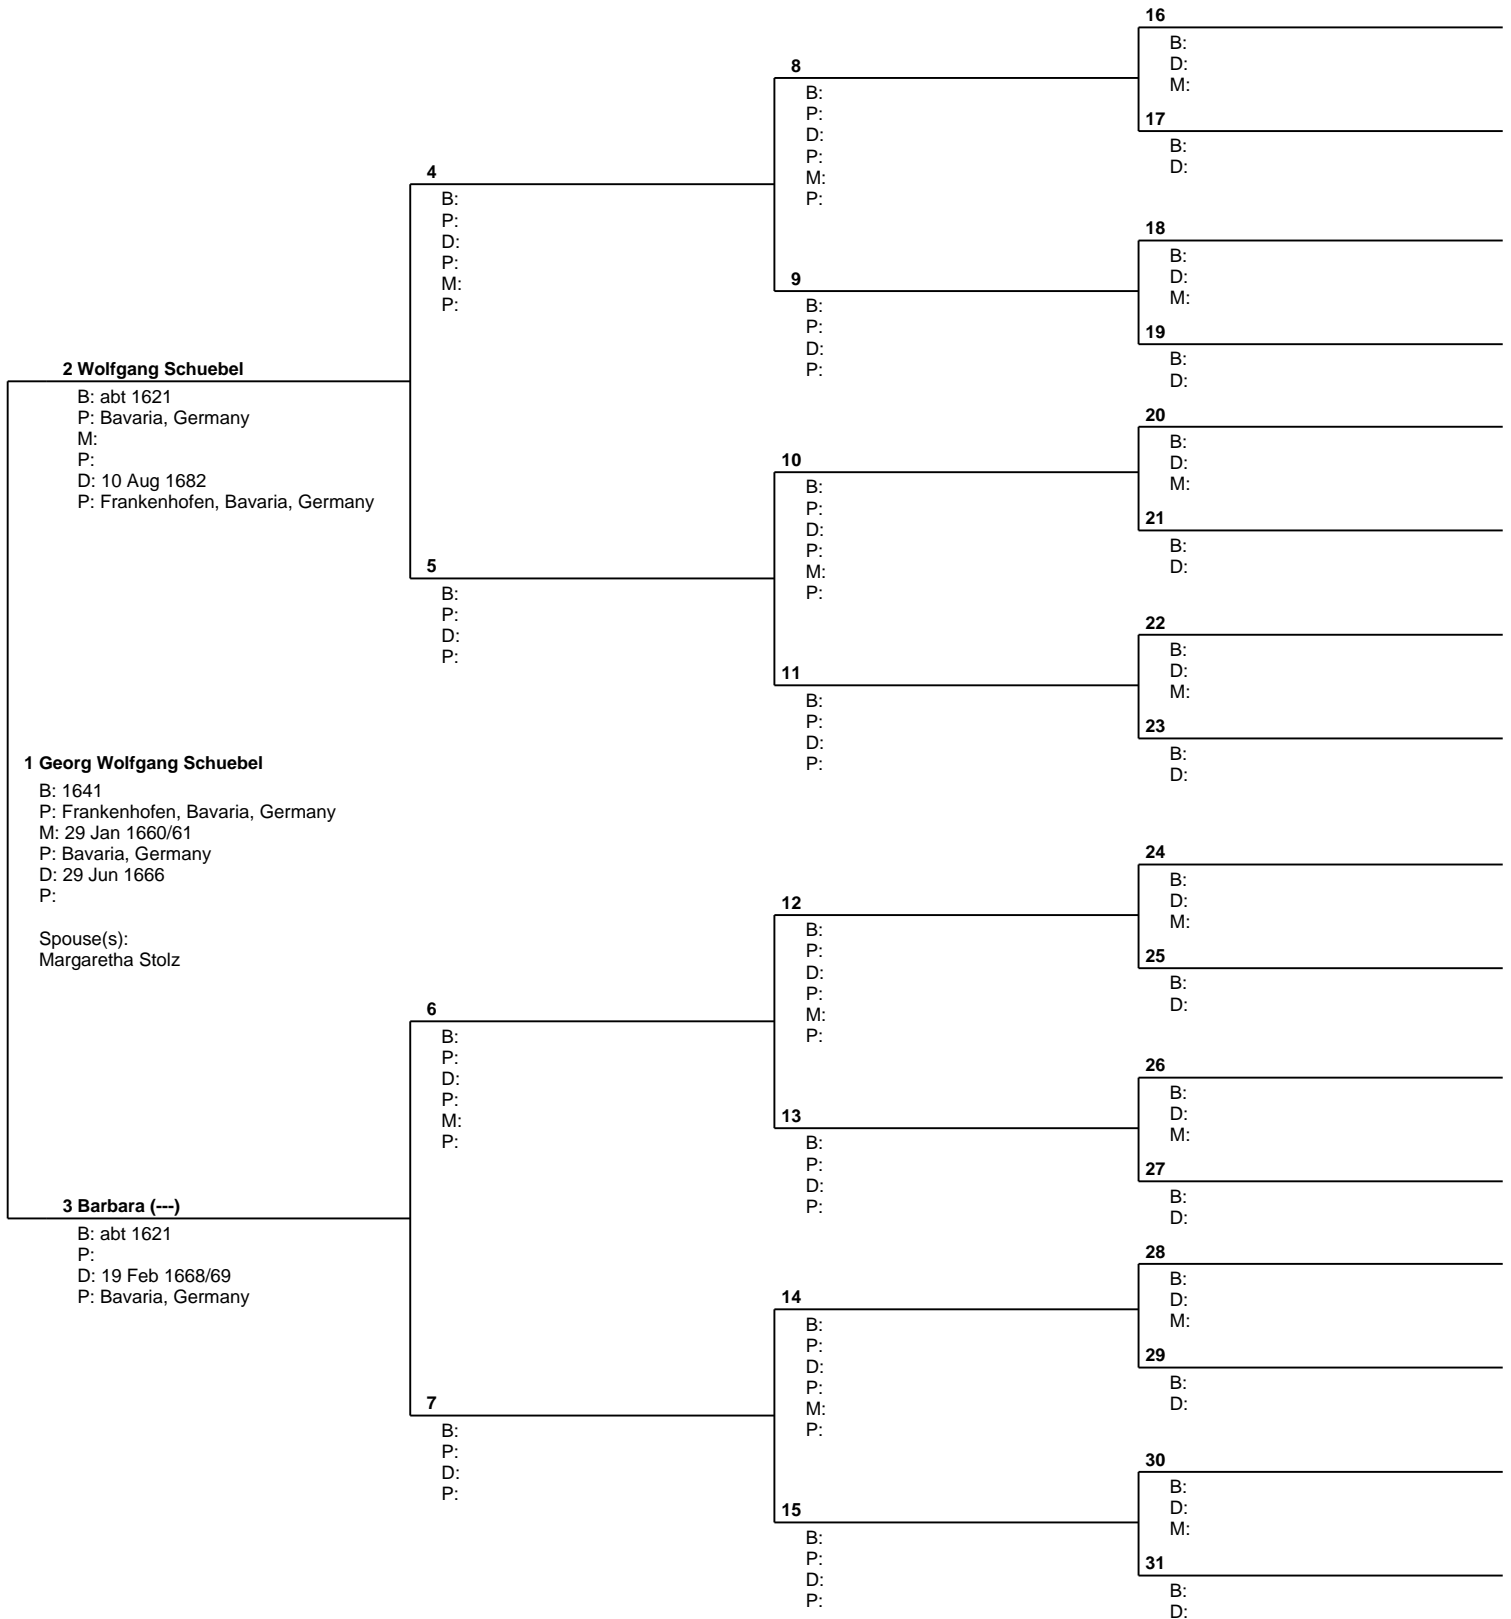

Pedigree Chart

Chart no. 8

No. 1 on this chart is the same as no. 26 on chart no. 3

Prepared by Betty Jo Gibson Scott http://bjsbytes.com 2202 West Elm, Enid OK 73703	
Telephone number 580 234-8028	Date prepared 21 Aug 2004