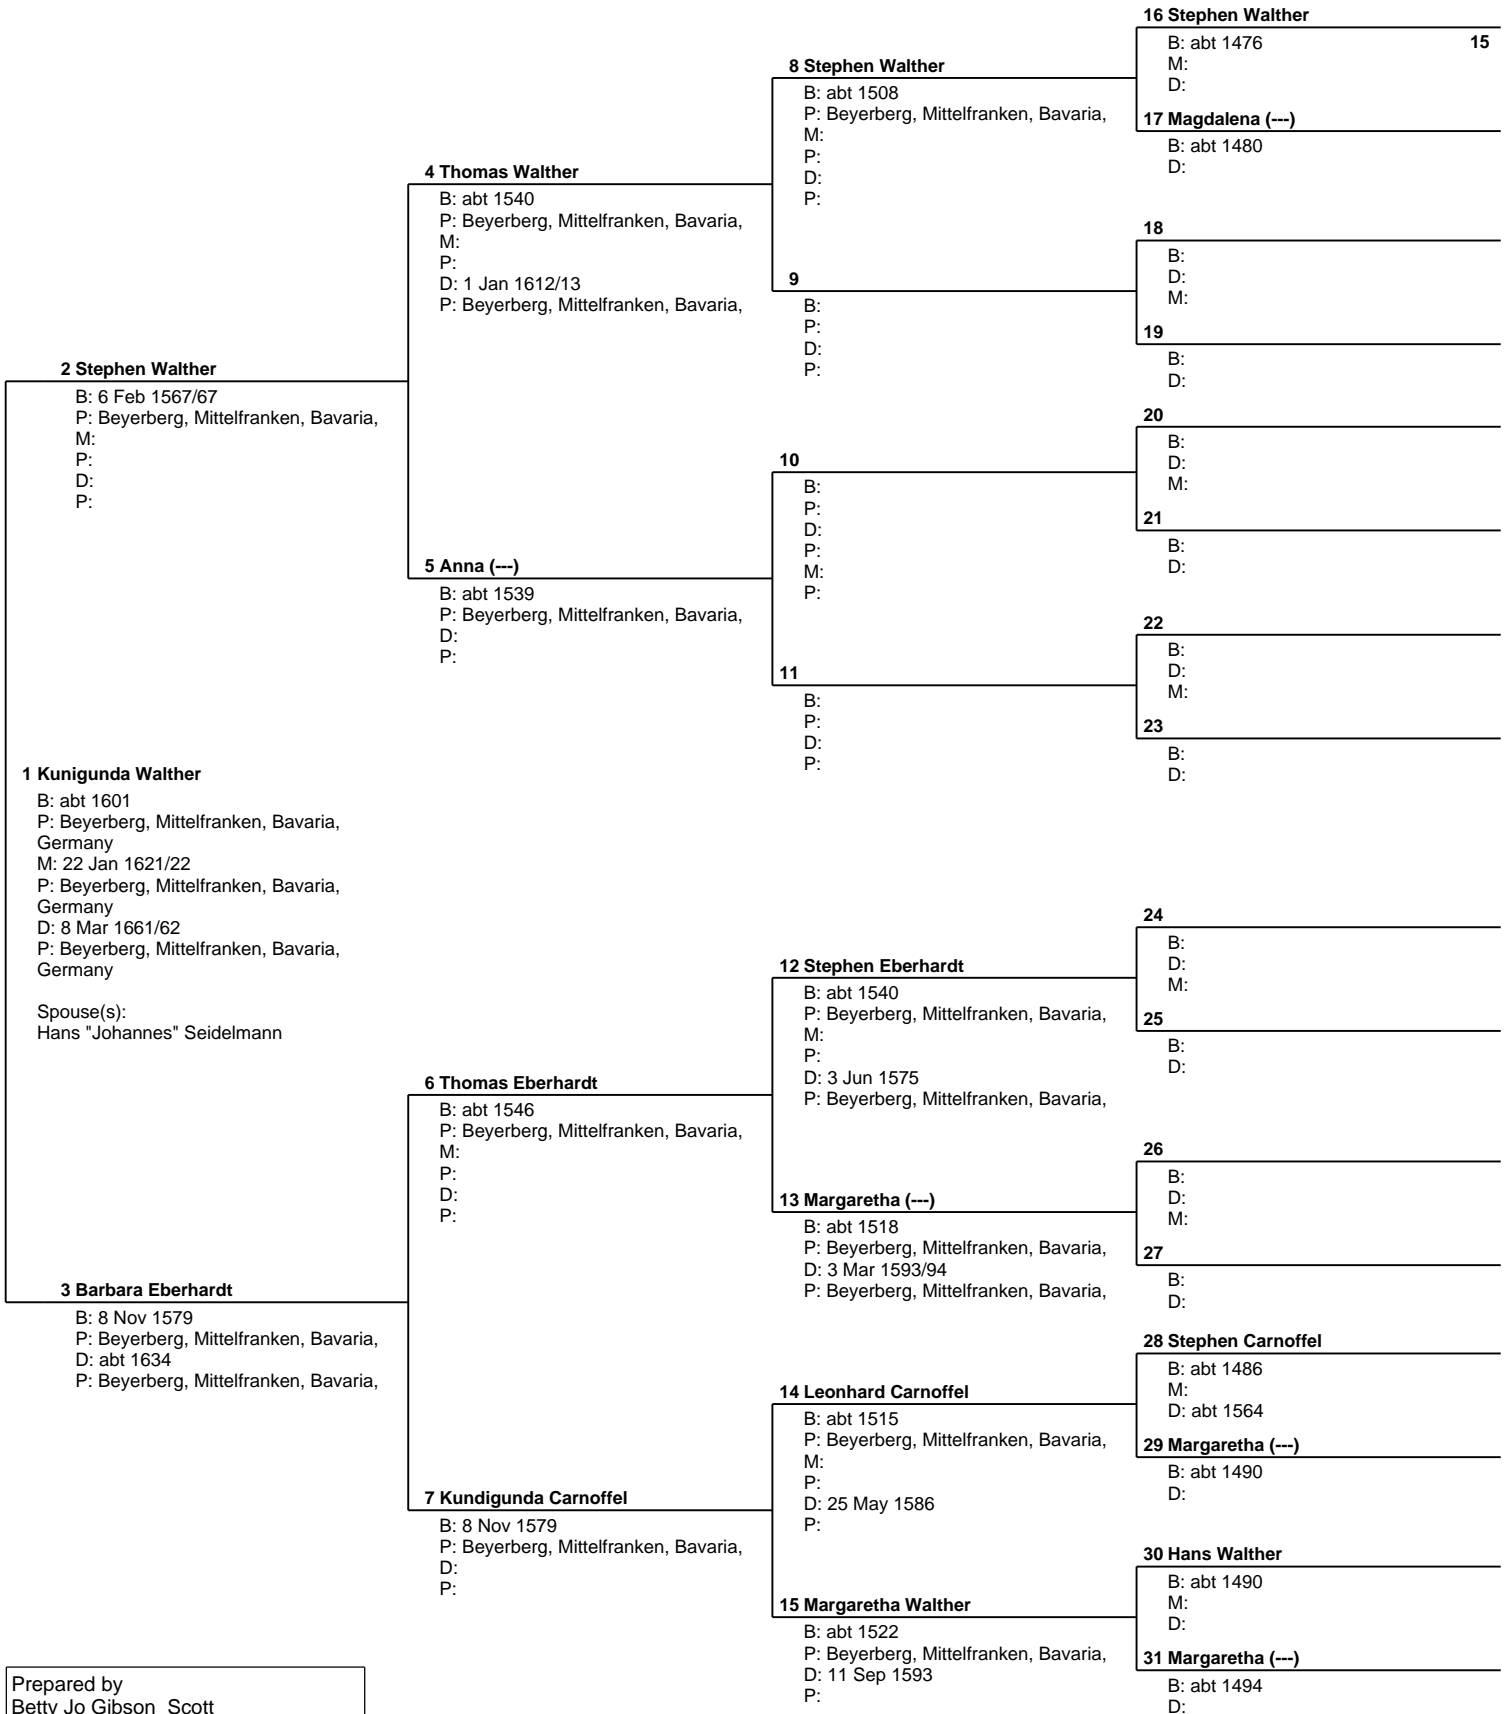

Pedigree Chart

Chart no. 11

No. 1 on this chart is the same as no. 29 on chart no. 3

Prepared by
Betty Jo Gibson Scott
<http://bjsbytes.com>
2202 West Elm, Enid
OK 73703

Telephone number 580 234-8028	Date prepared 21 Aug 2004