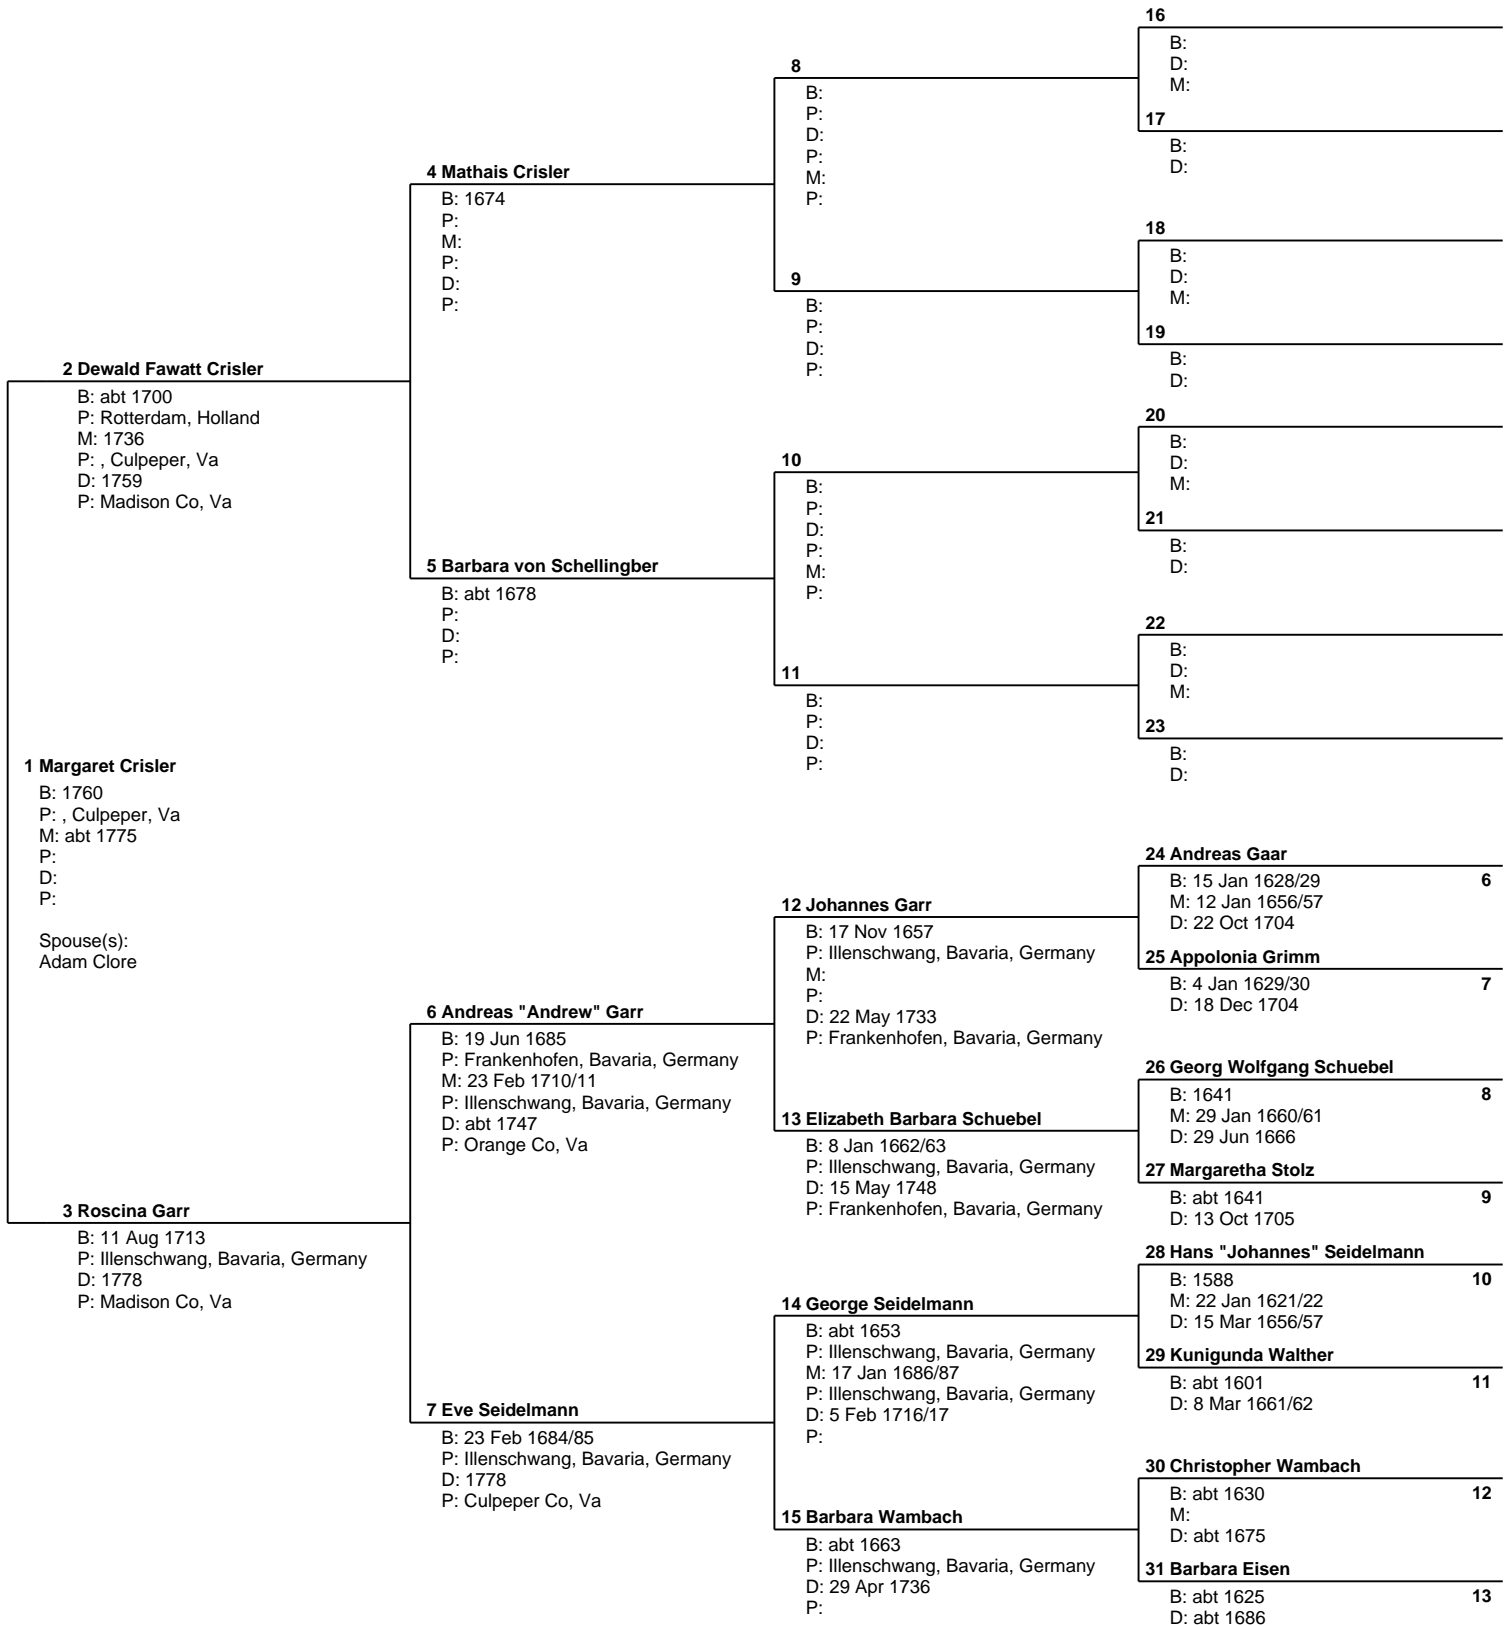

Pedigree Chart

Chart no. 3

No. 1 on this chart is the same as no. 25 on chart no. 1

Prepared by Betty Jo Gibson Scott http://bjsbytes.com 2202 West Elm, Enid OK 73703	
Telephone number 580 234-8028	Date prepared 21 Aug 2004