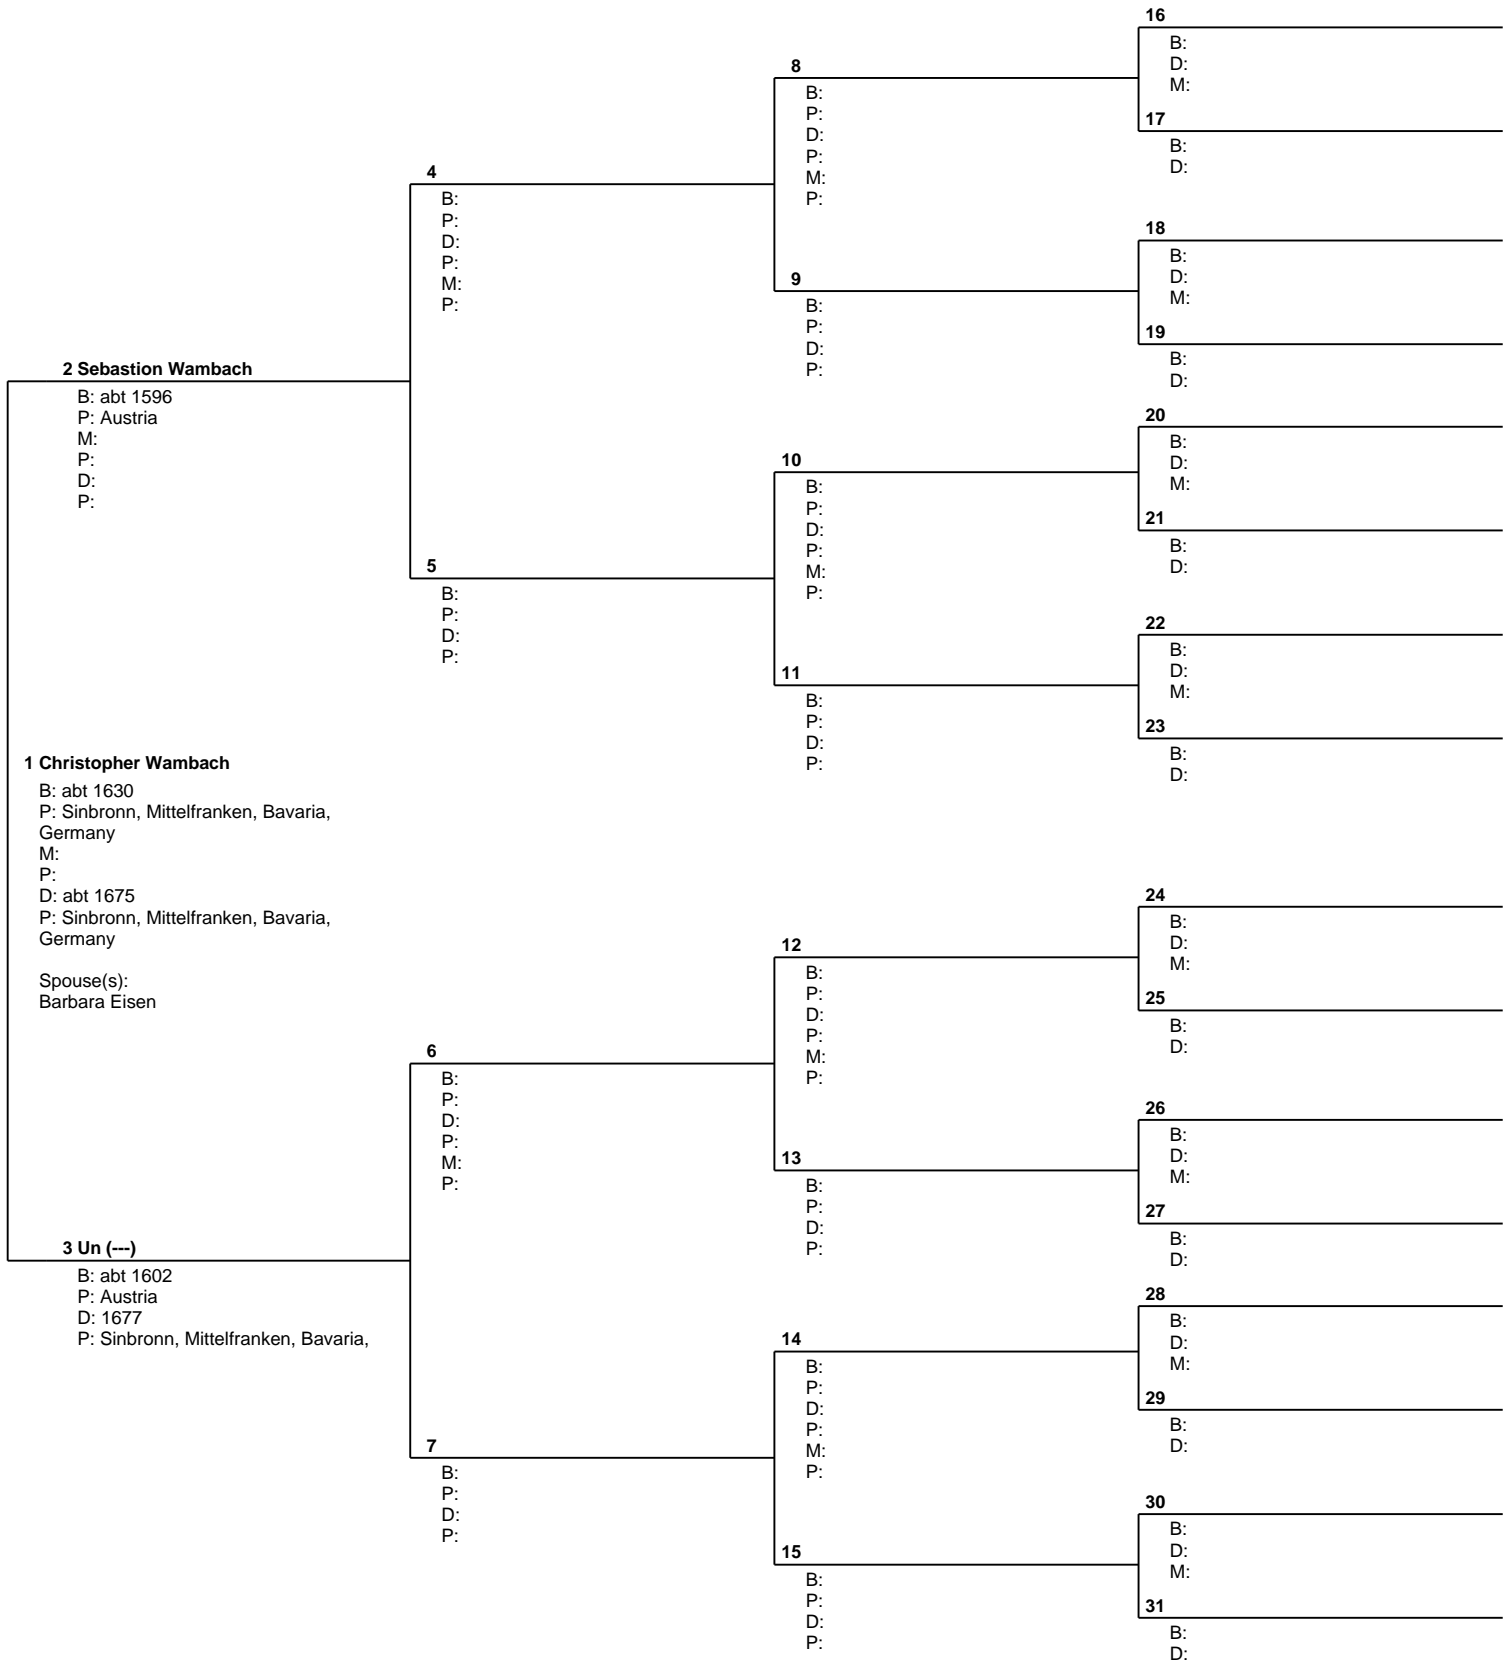

Pedigree Chart

Chart no. 12

No. 1 on this chart is the same as no. 30 on chart no. 3

Prepared by Betty Jo Gibson Scott http://bjsbytes.com 2202 West Elm, Enid OK 73703	
Telephone number 580 234-8028	Date prepared 21 Aug 2004