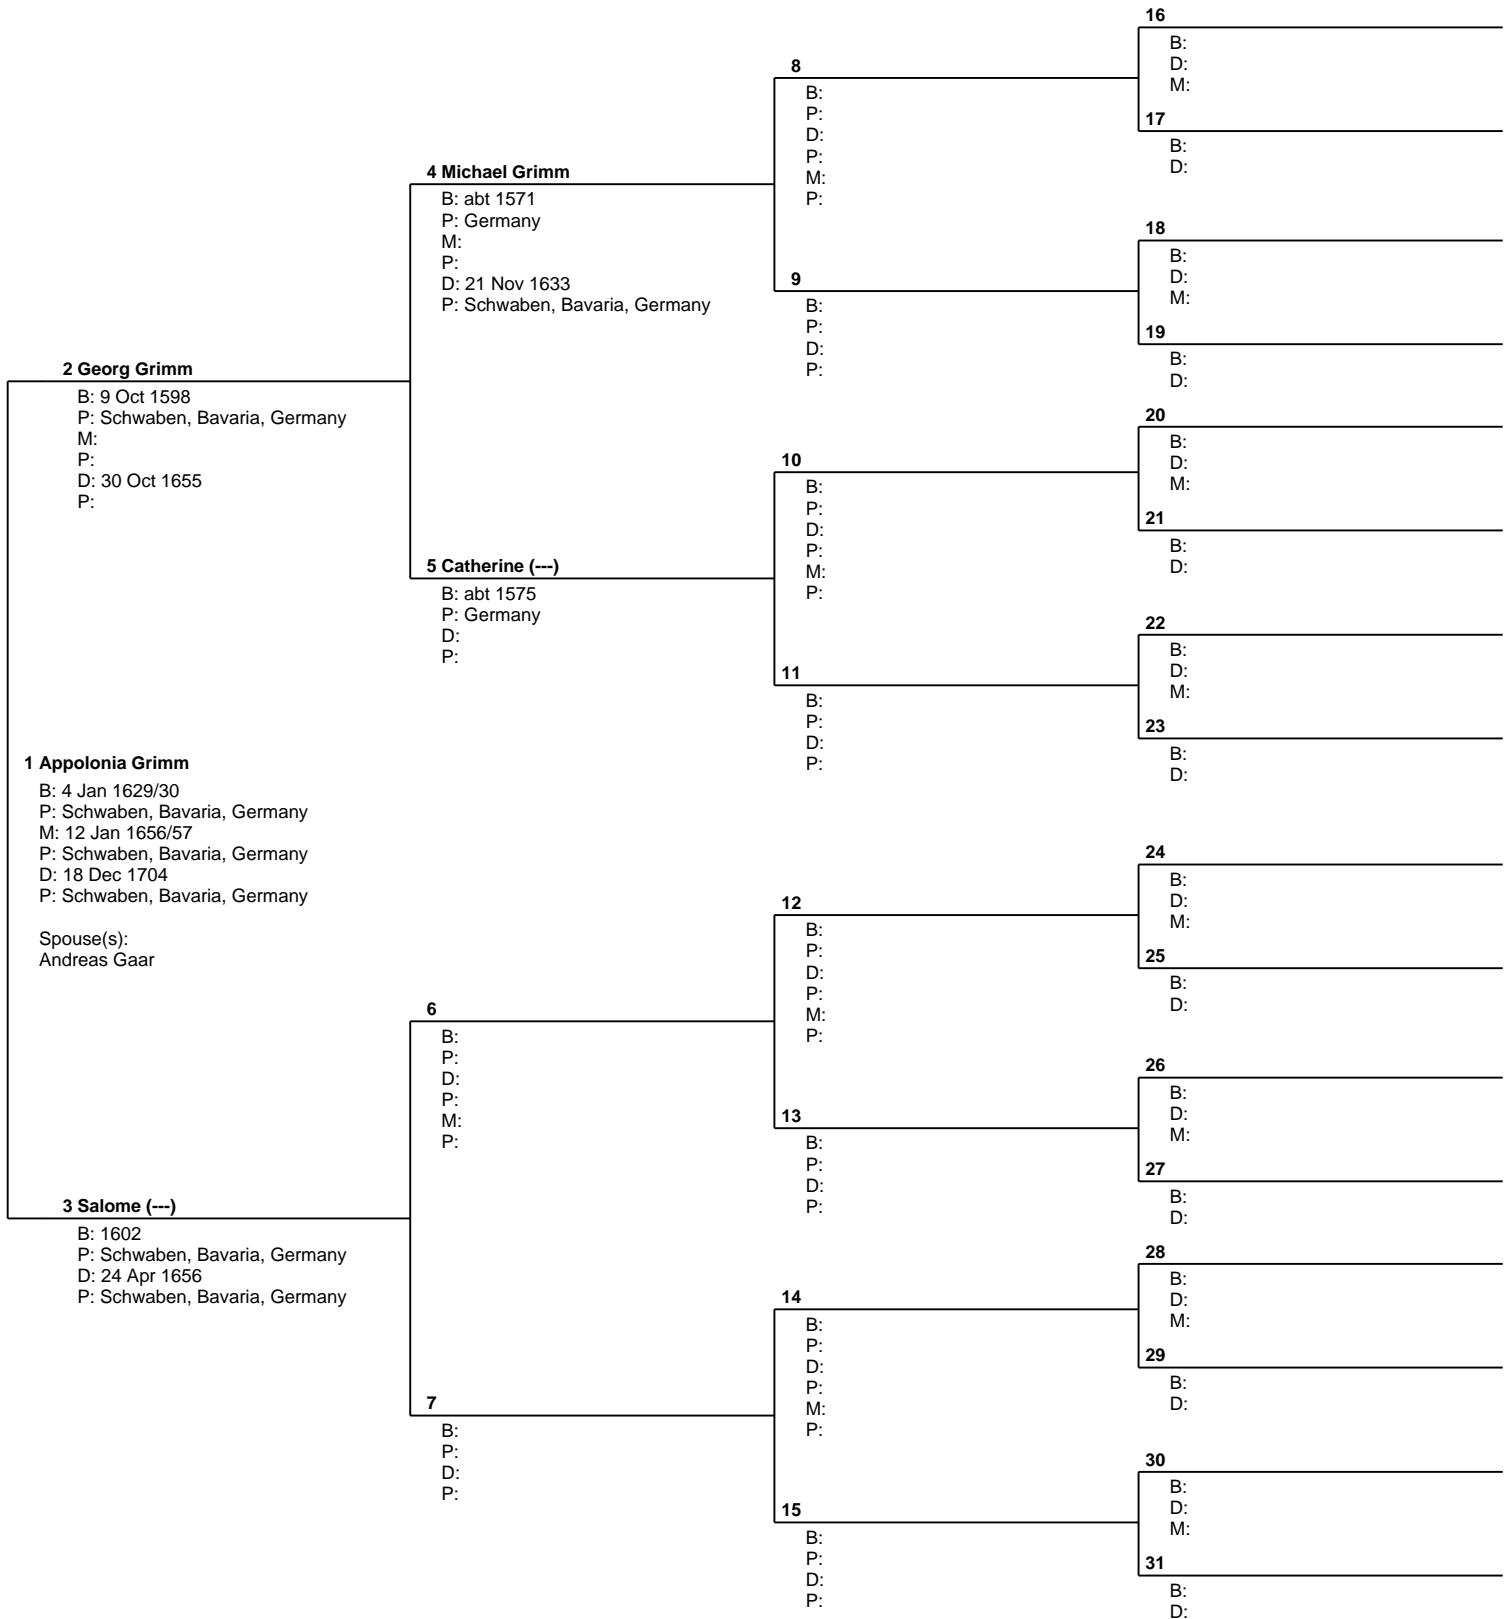

Pedigree Chart

Chart no. 7

No. 1 on this chart is the same as no. 25 on chart no. 3

Prepared by Betty Jo Gibson Scott http://bjsbytes.com 2202 West Elm, Enid OK 73703	
Telephone number 580 234-8028	Date prepared 21 Aug 2004