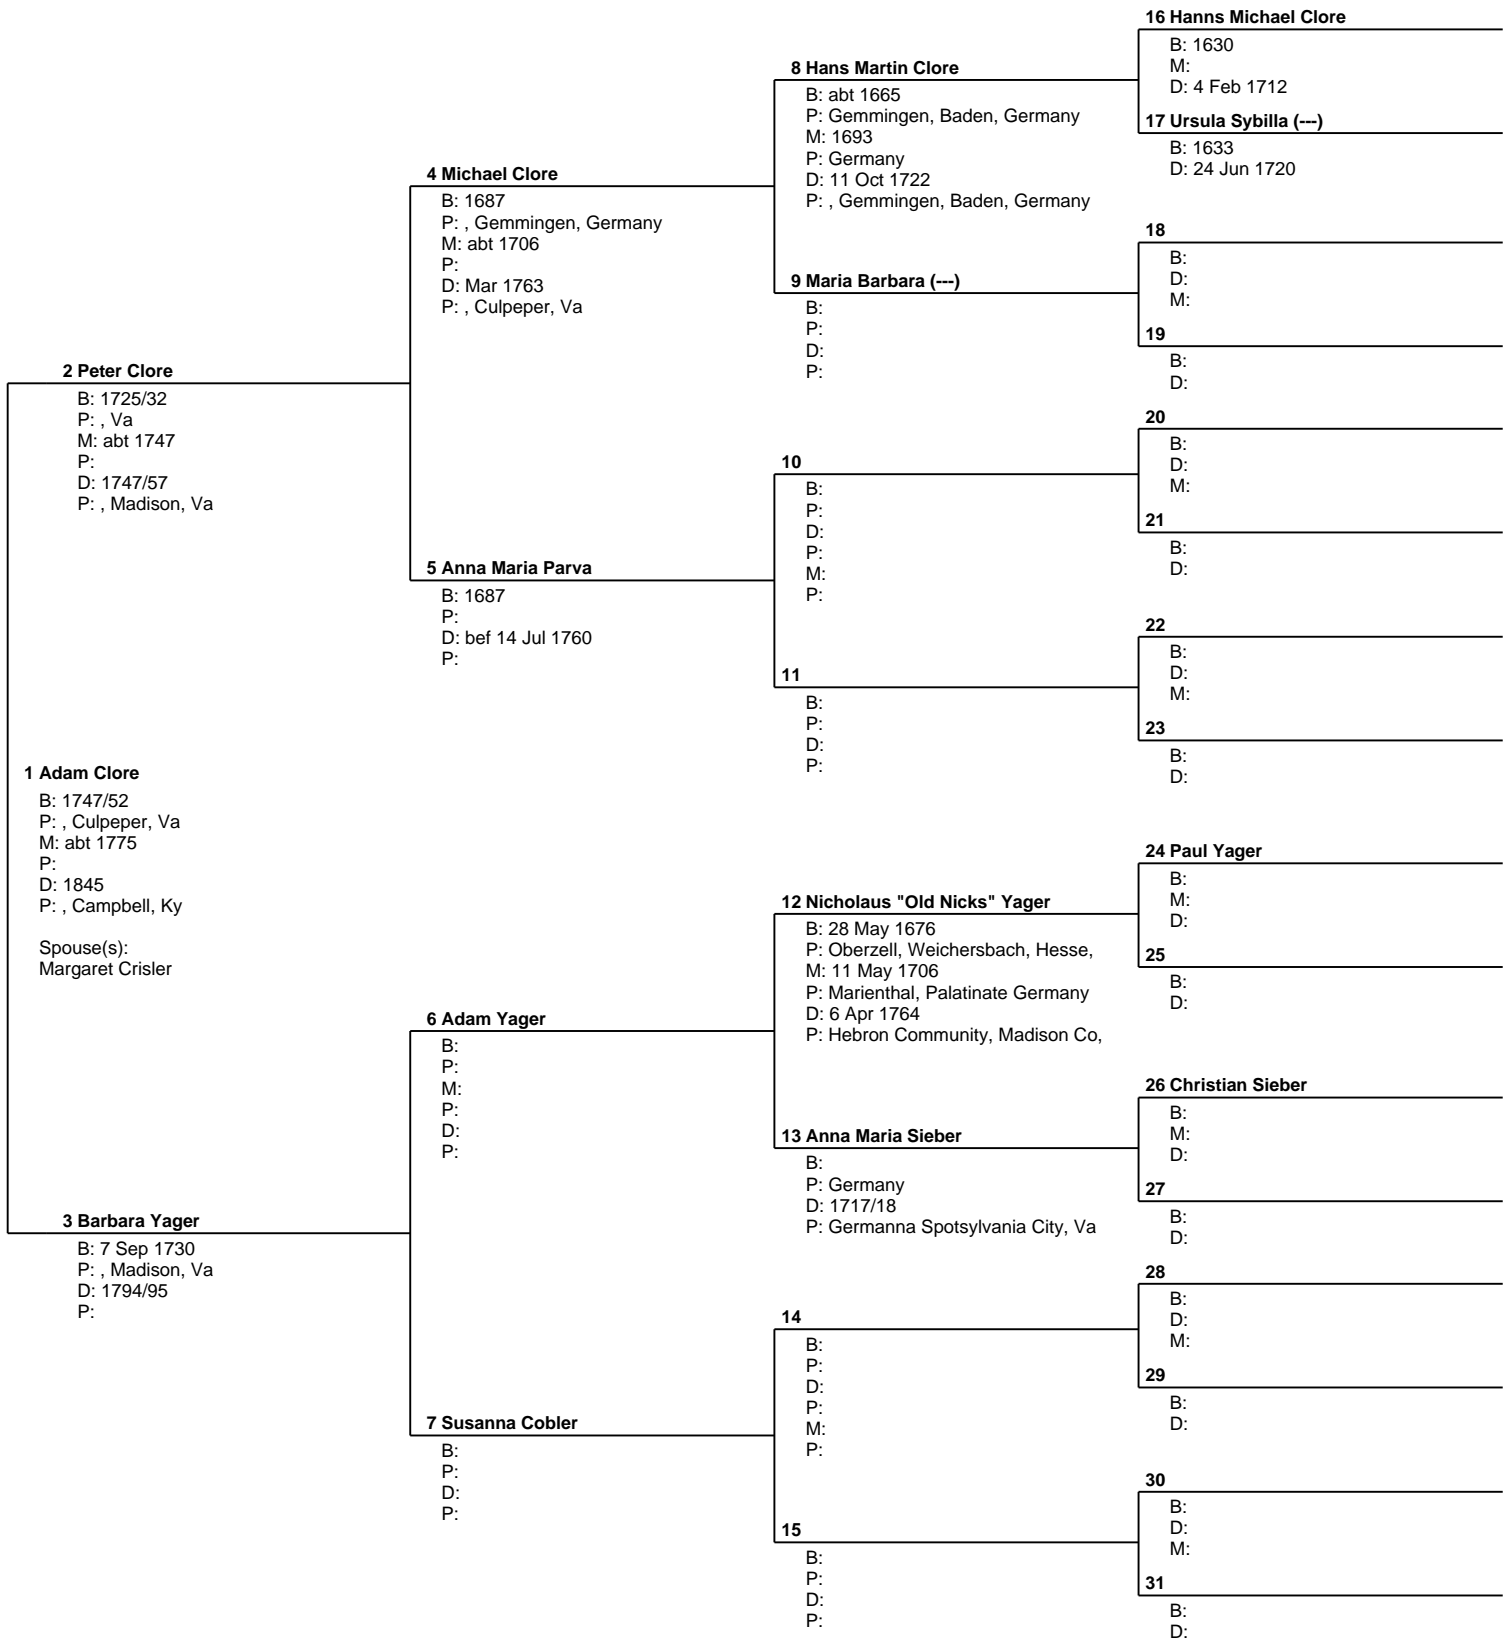

Pedigree Chart

Chart no. 1

Prepared by Betty Jo Gibson Scott http://bjsbytes.com 2202 West Elm, Enid OK 73703	
Telephone number 580 234-8028	Date prepared 21 Aug 2004

Pedigree Chart

Chart no. 2

No. 1 on this chart is the same as no. 24 on chart no. 1