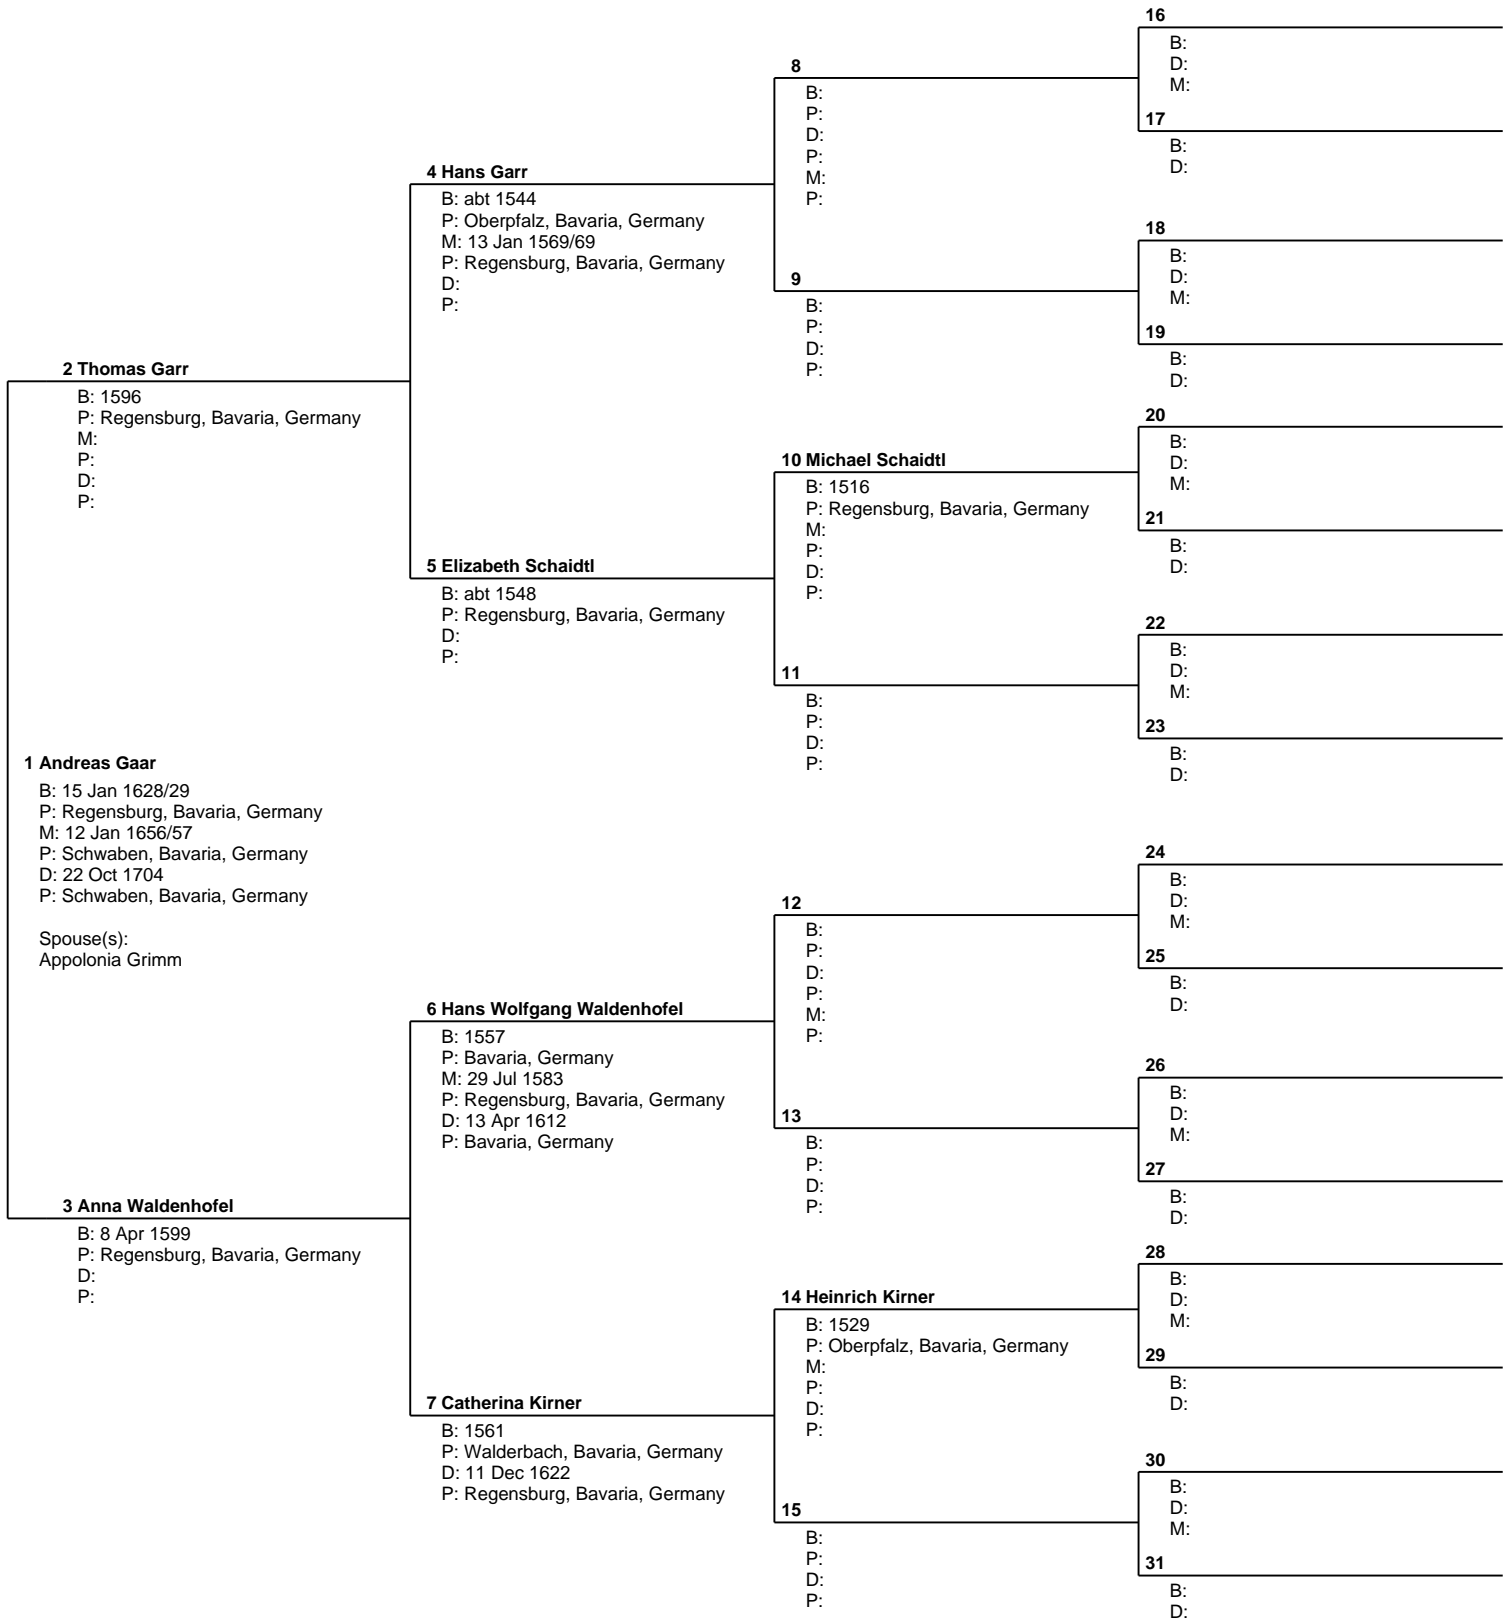

Pedigree Chart

Chart no. 6

No. 1 on this chart is the same as no. 24 on chart no. 3

Prepared by Betty Jo Gibson Scott http://bjsbytes.com 2202 West Elm, Enid OK 73703	
Telephone number 580 234-8028	Date prepared 21 Aug 2004