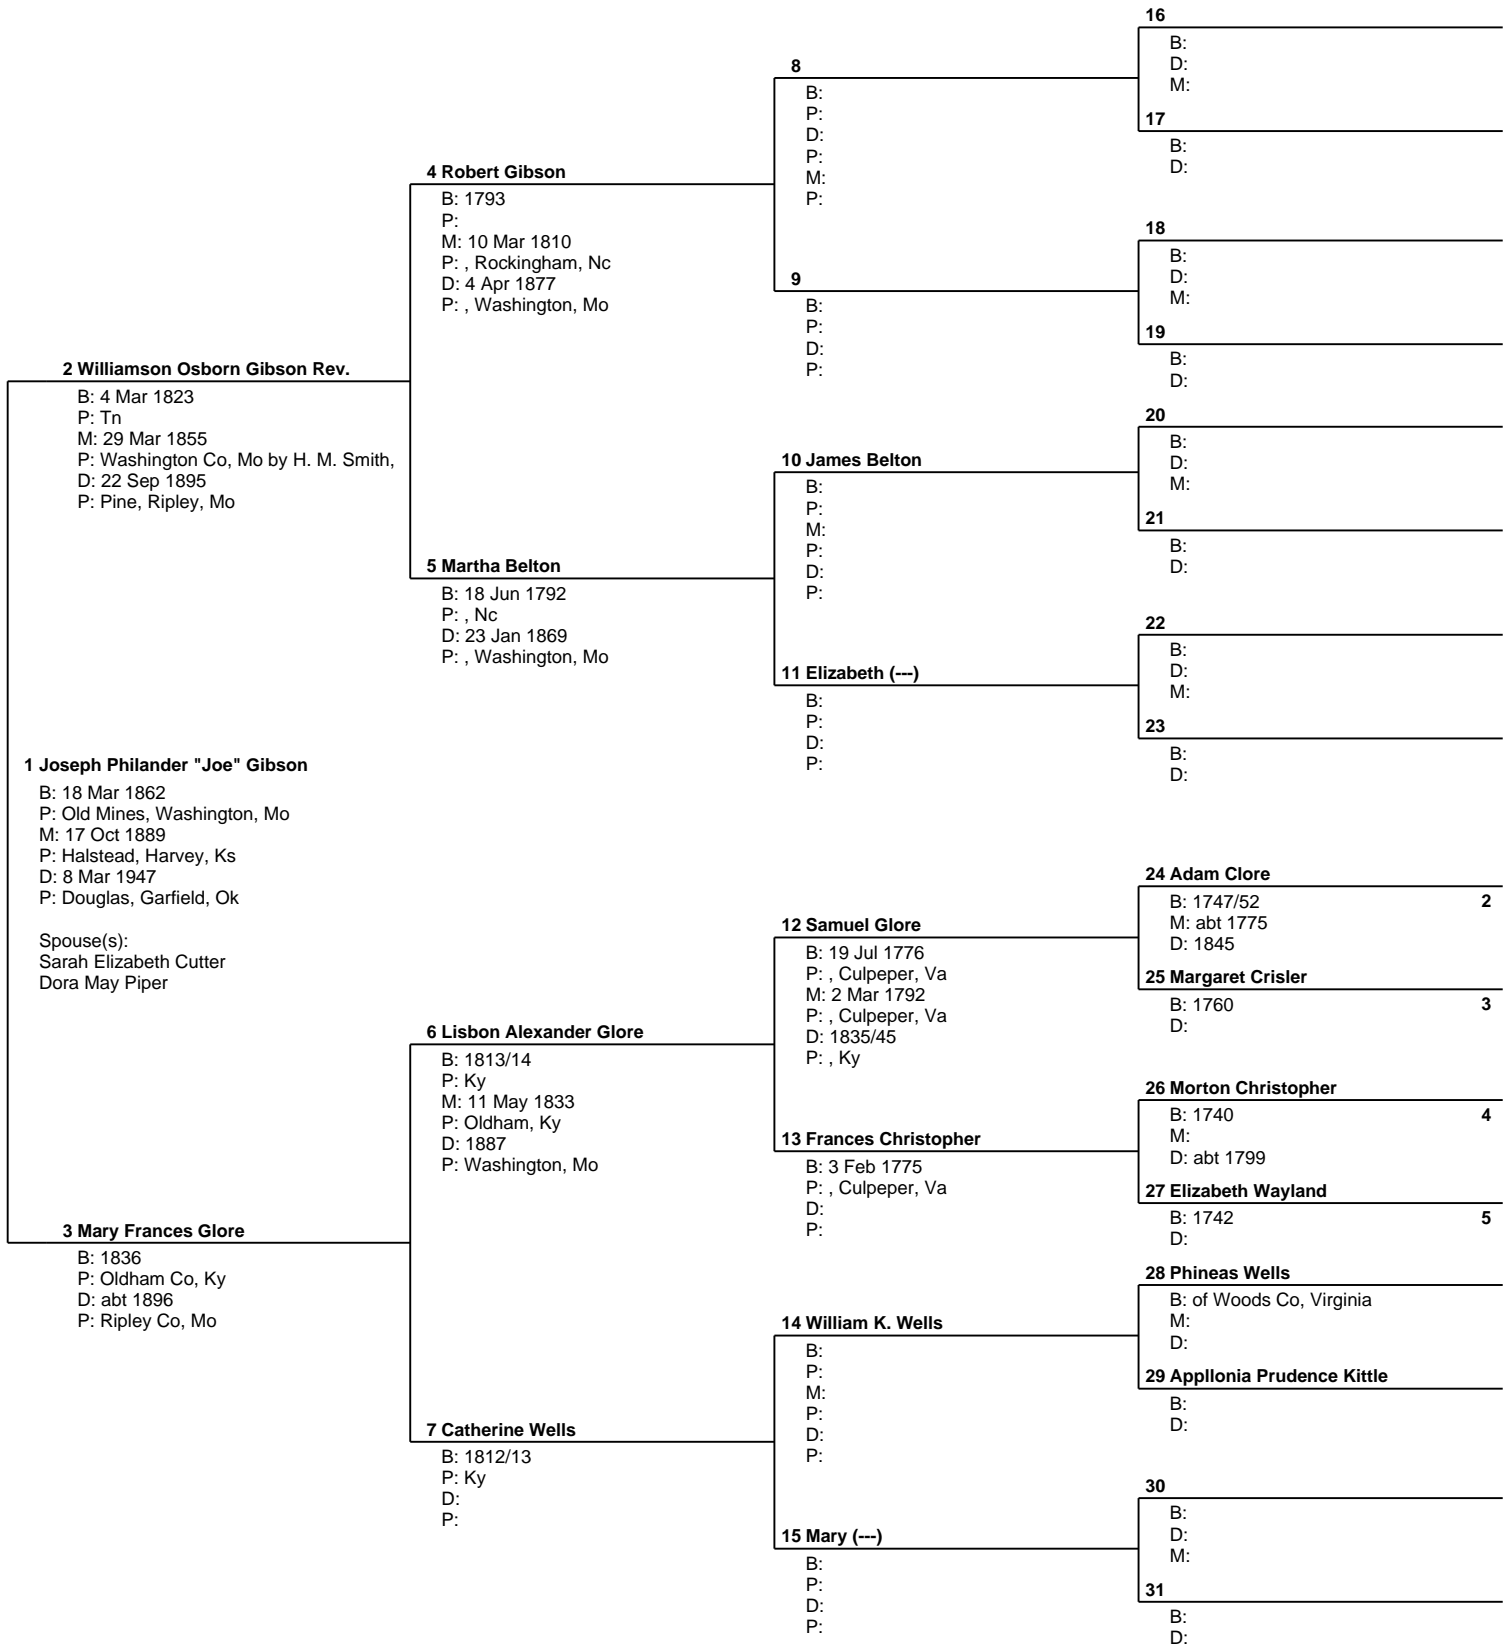

Pedigree Chart

Chart no. 1

Prepared by Betty Jo Gibson Scott http://bjsbytes.com 2202 West Elm, Enid OK 73703	
Telephone number 580 234-8028	Date prepared 21 Aug 2004

Pedigree Chart

Chart no. 2

No. 1 on this chart is the same as no. 24 on chart no. 1