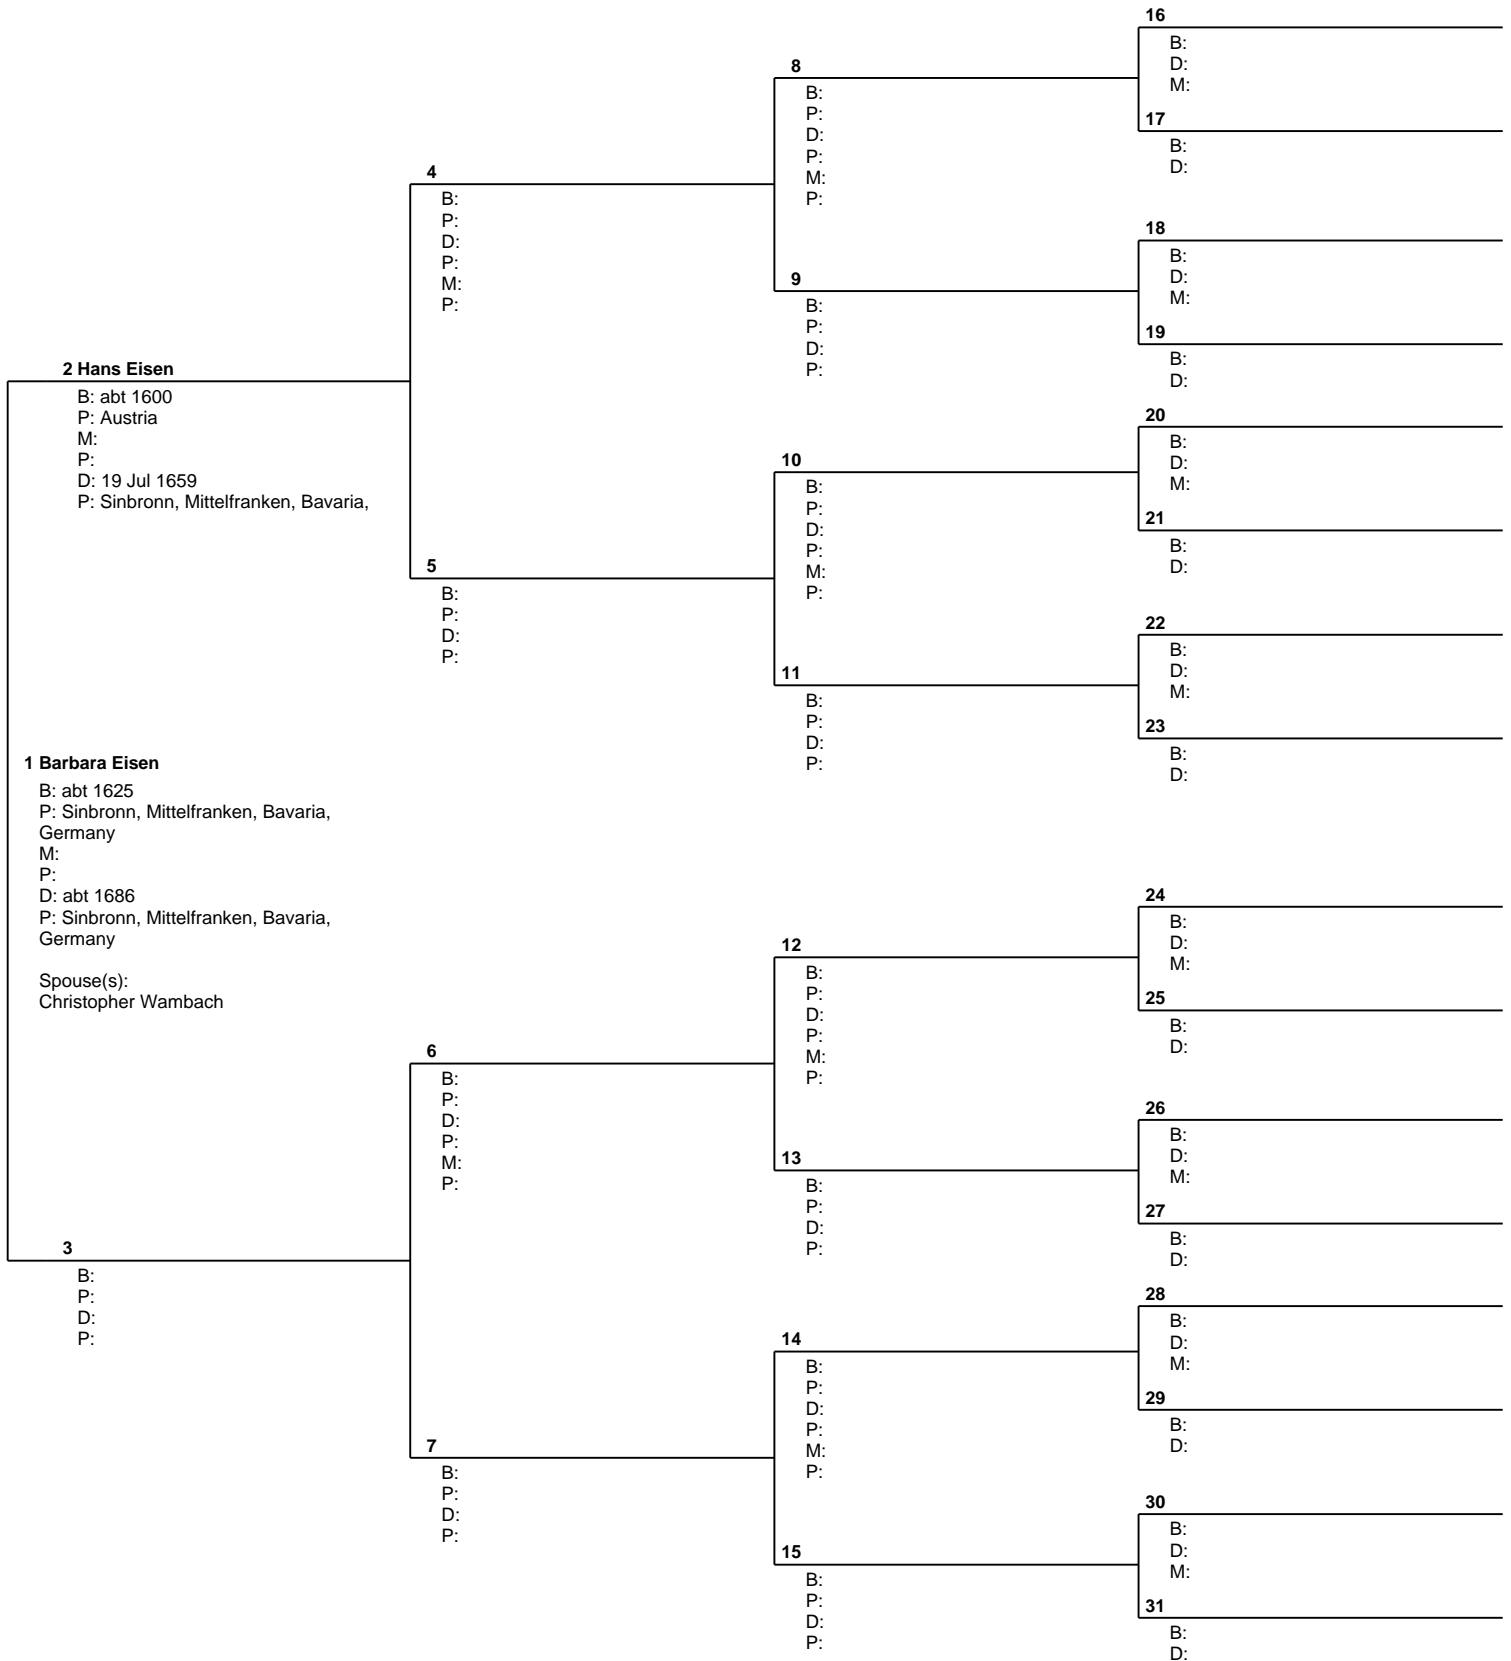

Pedigree Chart

Chart no. 13

No. 1 on this chart is the same as no. 31 on chart no. 3

Prepared by Betty Jo Gibson Scott http://bjsbytes.com 2202 West Elm, Enid OK 73703	
Telephone number 580 234-8028	Date prepared 21 Aug 2004