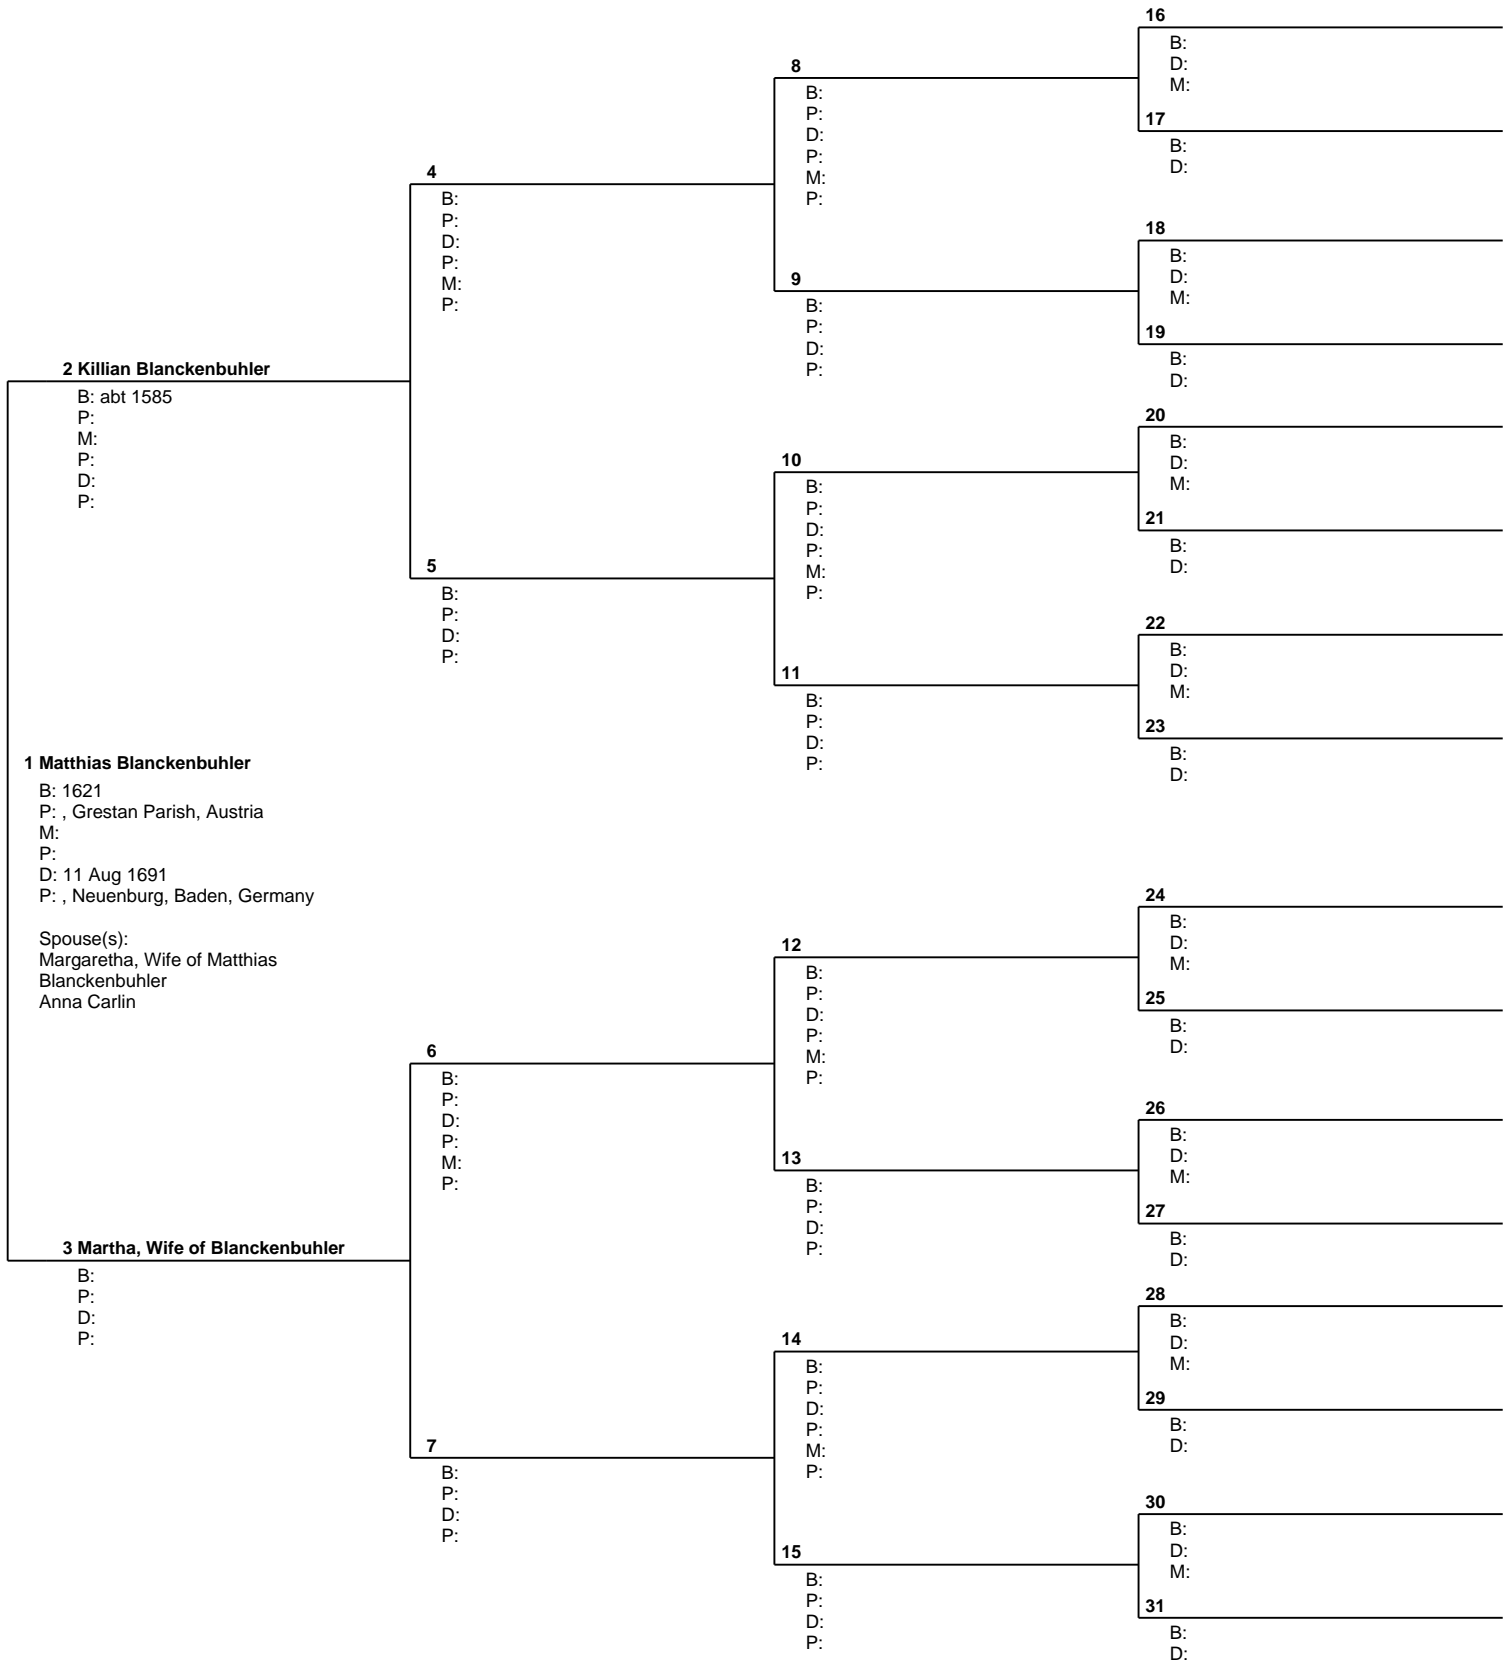

Pedigree Chart

Chart no. 14

No. 1 on this chart is the same as no. 24 on chart no. 5

Prepared by Betty Jo Gibson Scott http://bjsbytes.com 2202 West Elm, Enid OK 73703	
Telephone number 580 234-8028	Date prepared 21 Aug 2004