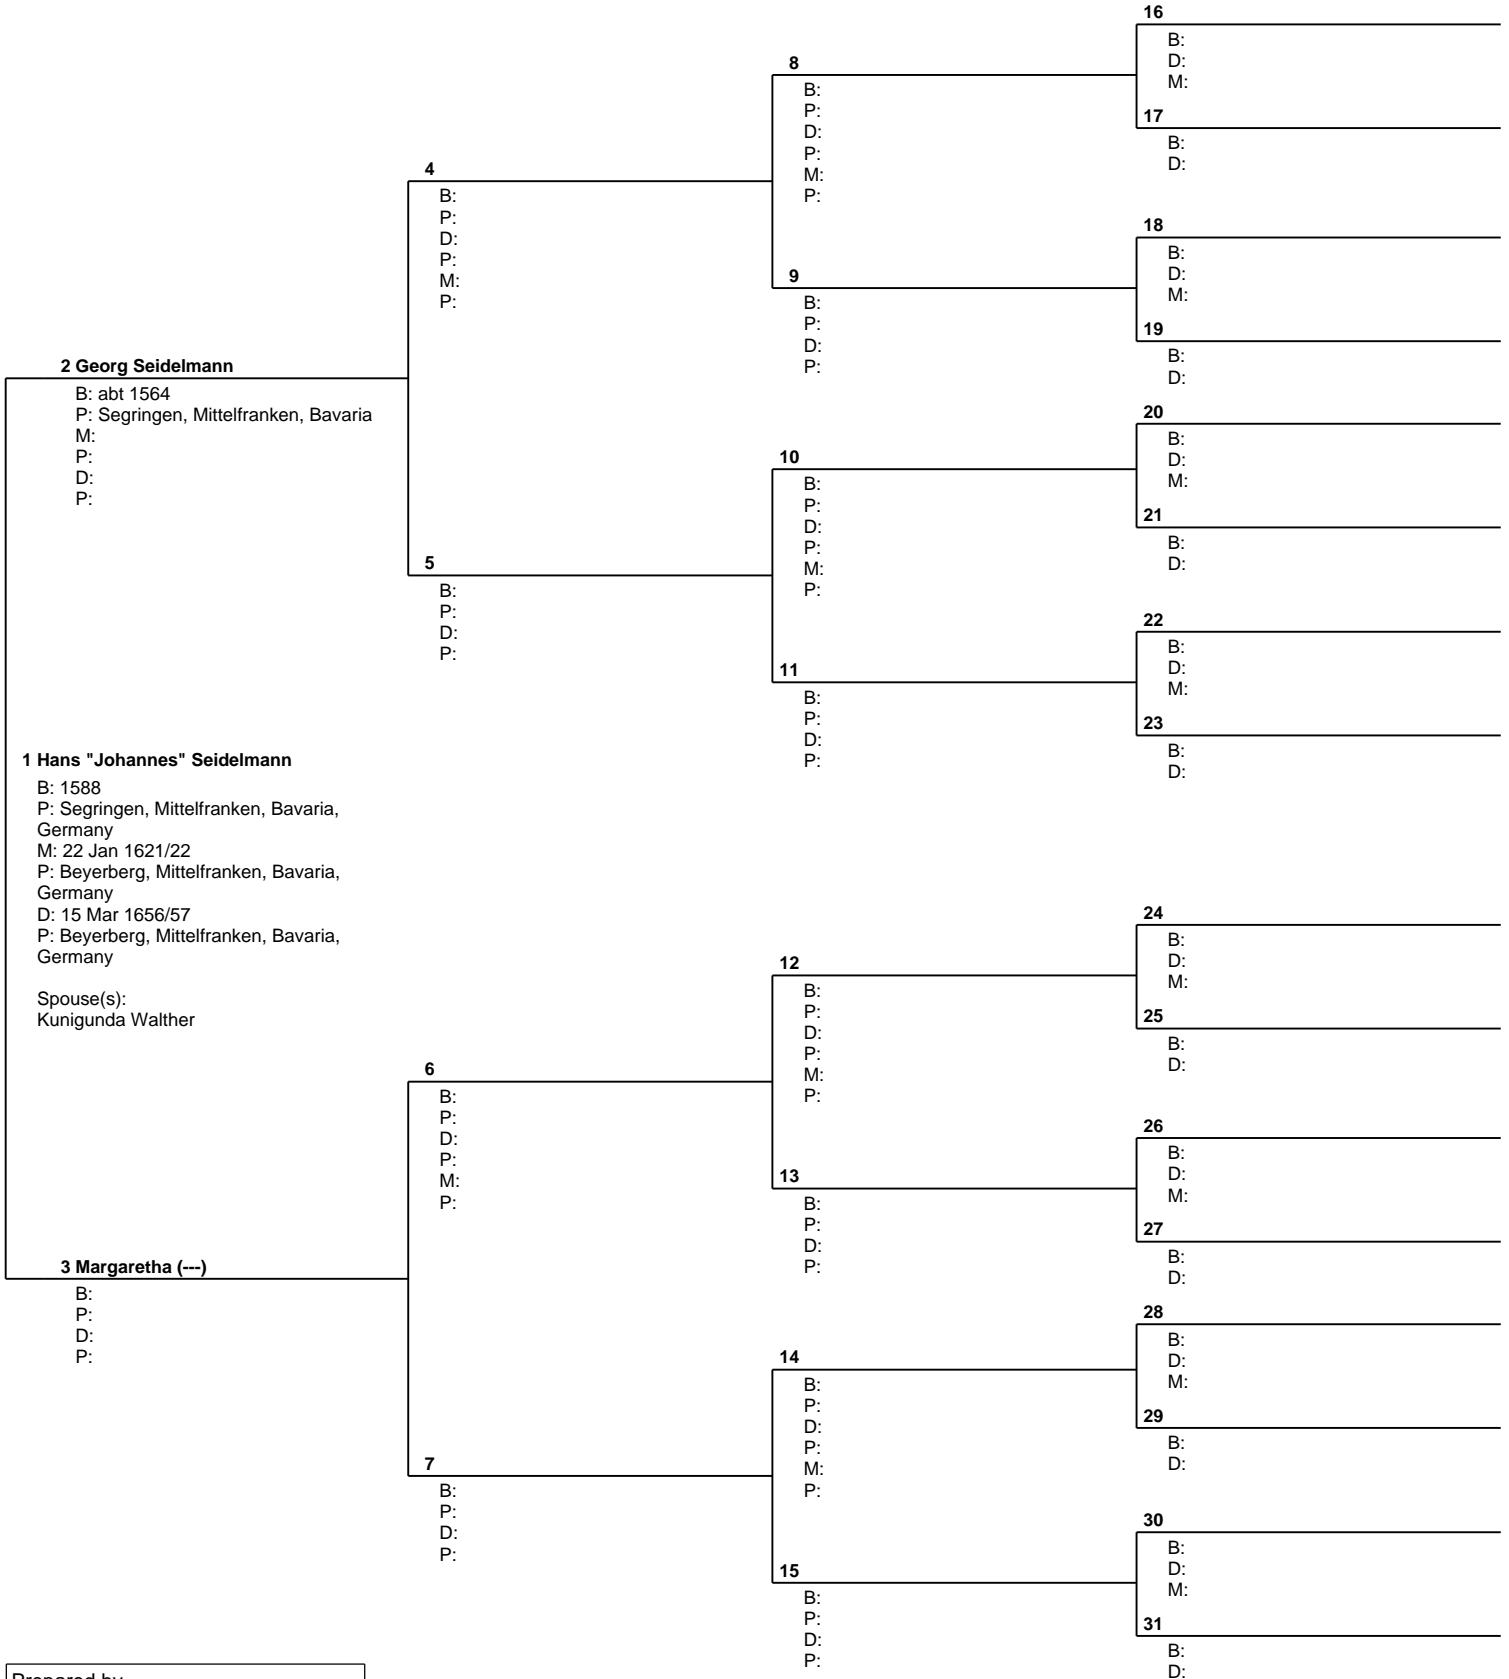

Pedigree Chart

No. 1 on this chart is the same as no. 28 on chart no. 3

Prepared by Betty Jo Gibson Scott http://bjsbytes.com 2202 West Elm, Enid OK 73703	
Telephone number 580 234-8028	Date prepared 21 Aug 2004