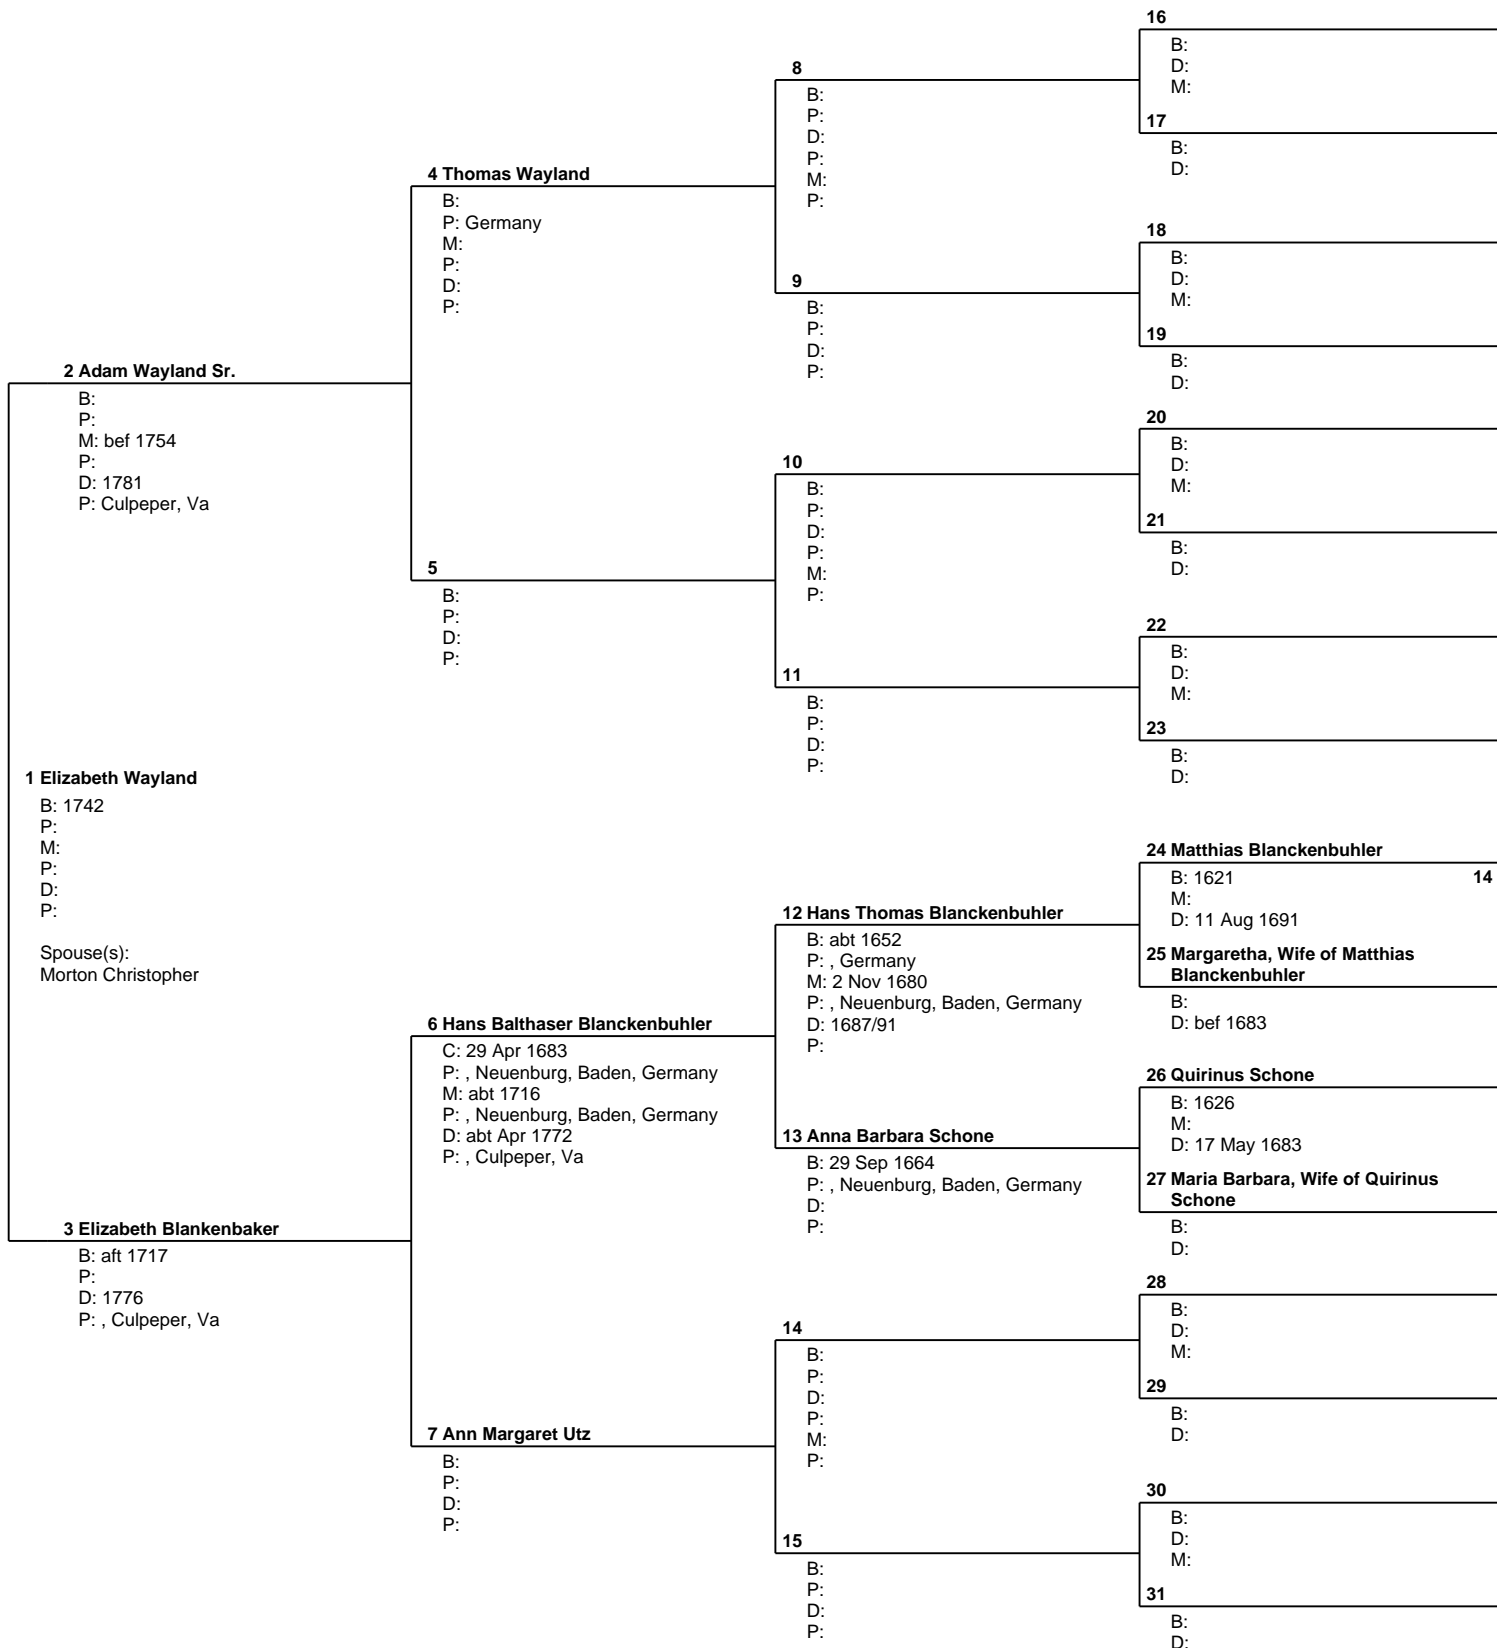

Pedigree Chart

Chart no. 5

No. 1 on this chart is the same as no. 27 on chart no. 1

Prepared by Betty Jo Gibson Scott http://bjsbytes.com 2202 West Elm, Enid OK 73703	
Telephone number 580 234-8028	Date prepared 21 Aug 2004