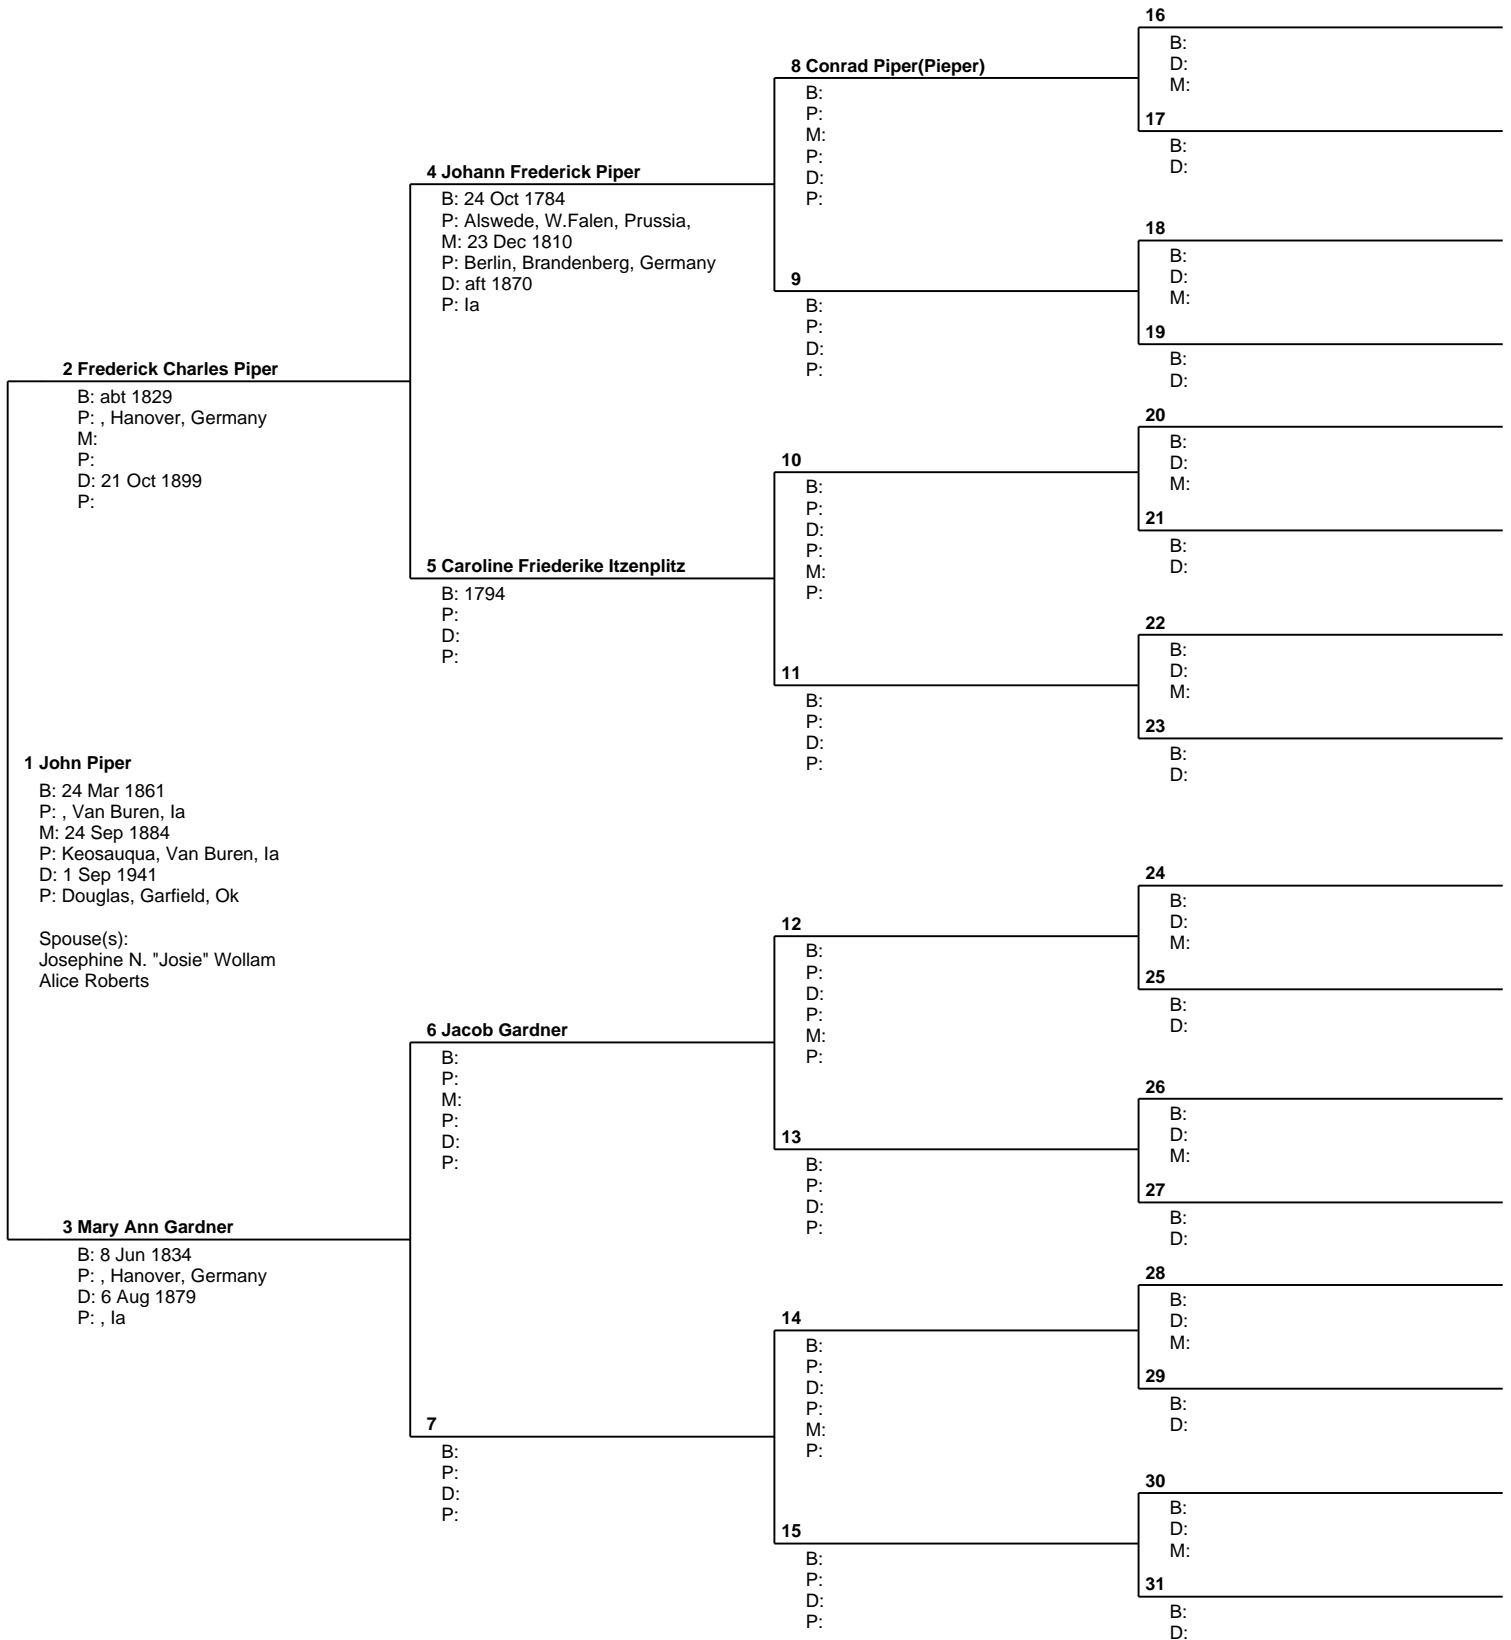

# Pedigree Chart

Chart no. 1

Prepared by Betty Jo Gibson Scott <a href="http://bjsbytes.com">http://bjsbytes.com</a> 2202 West Elm, Enid OK 73703	
Telephone number 580 234-8028	Date prepared 21 Aug 2004