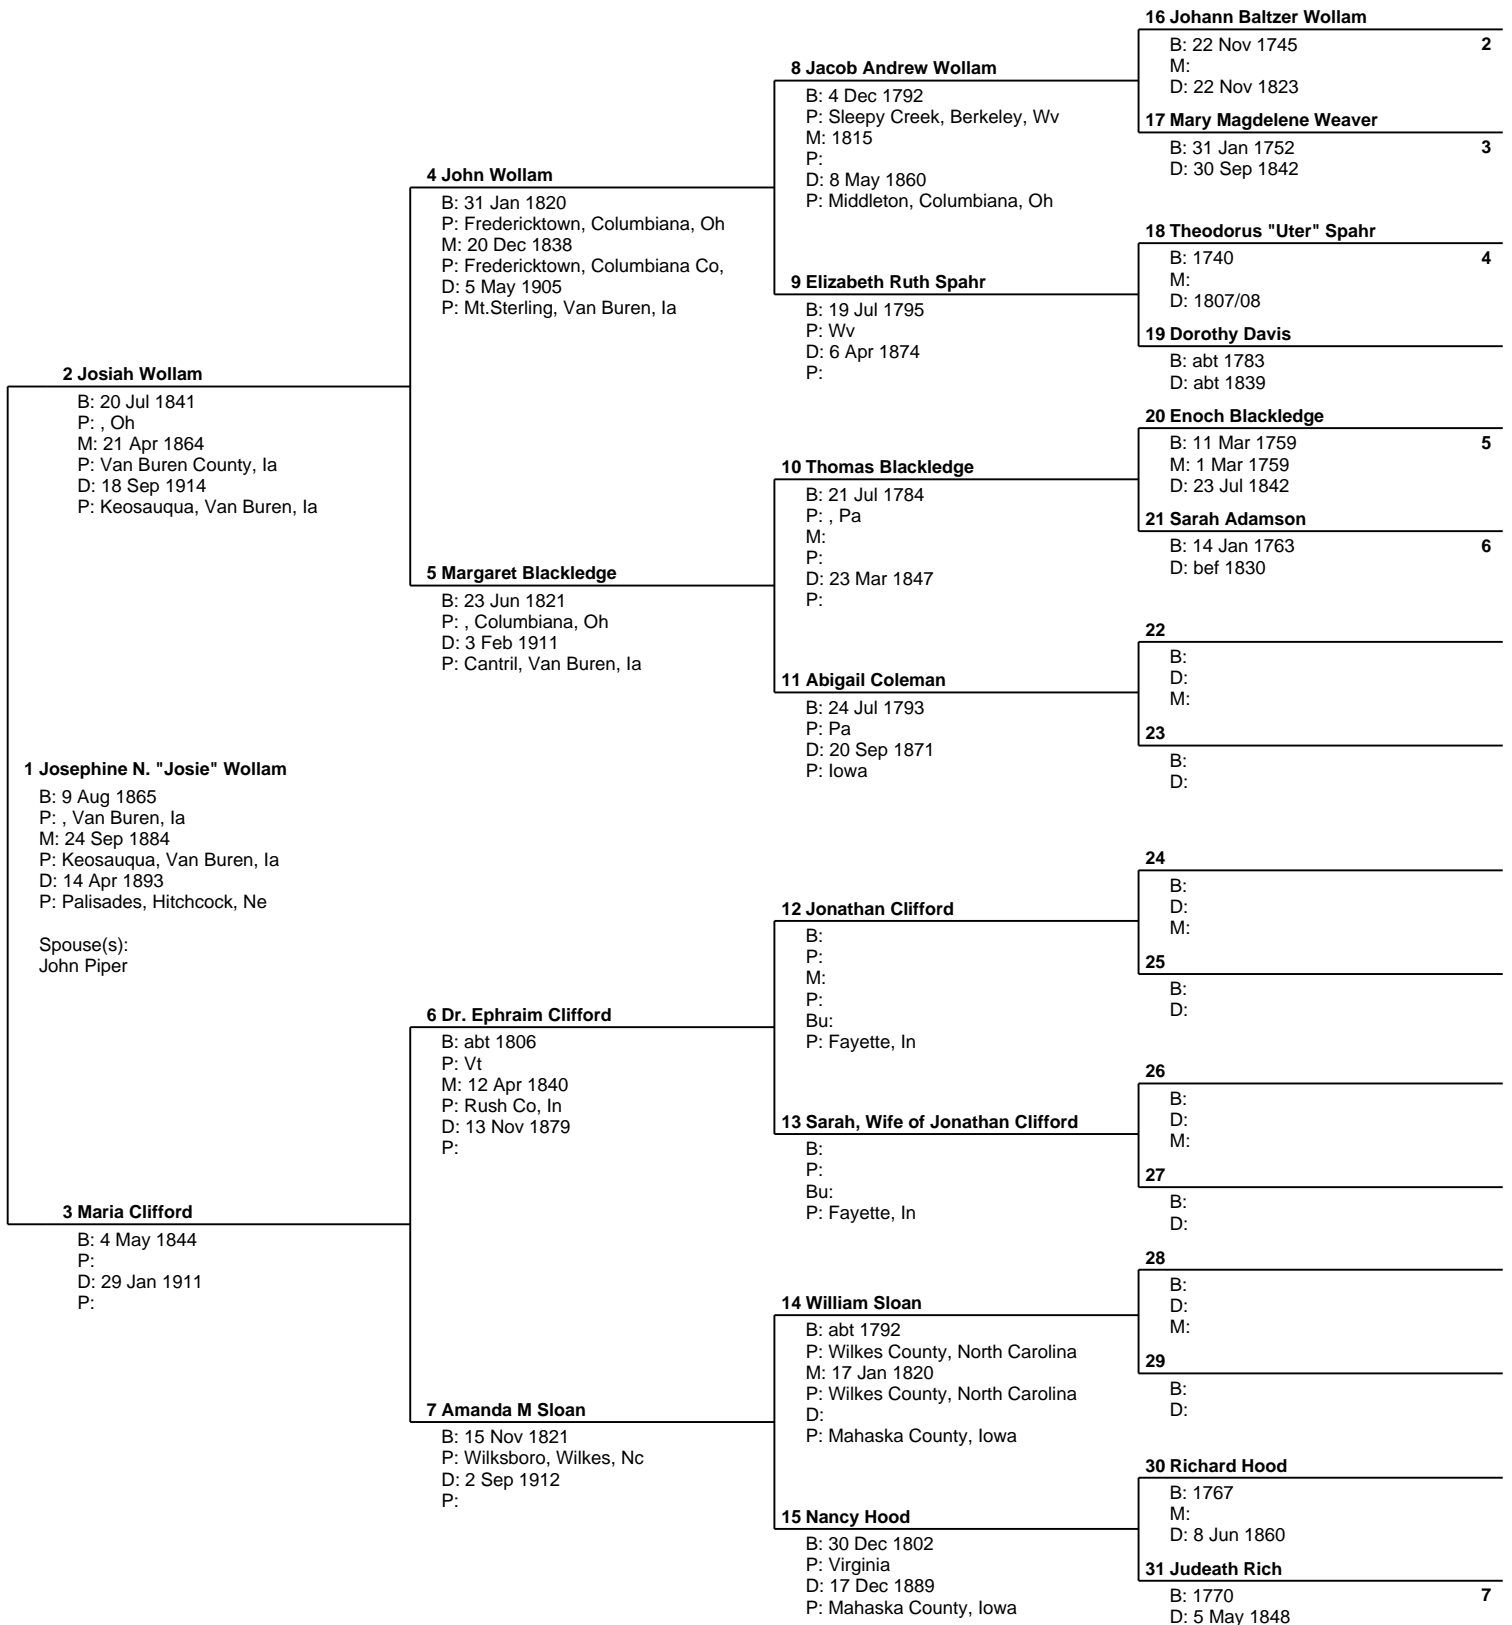

Pedigree Chart

Chart no. 1

Prepared by
 Betty Jo Gibson Scott
<http://bjsbytes.com>
 2202 West Elm, Enid
 OK 73703

Telephone number 580 234-8028	Date prepared 21 Aug 2004
----------------------------------	------------------------------

Pedigree Chart

Chart no. 2

No. 1 on this chart is the same as no. 16 on chart no. 1

Prepared by Betty Jo Gibson Scott http://bjsbytes.com 2202 West Elm, Enid OK 73703	
Telephone number 580 234-8028	Date prepared 21 Aug 2004