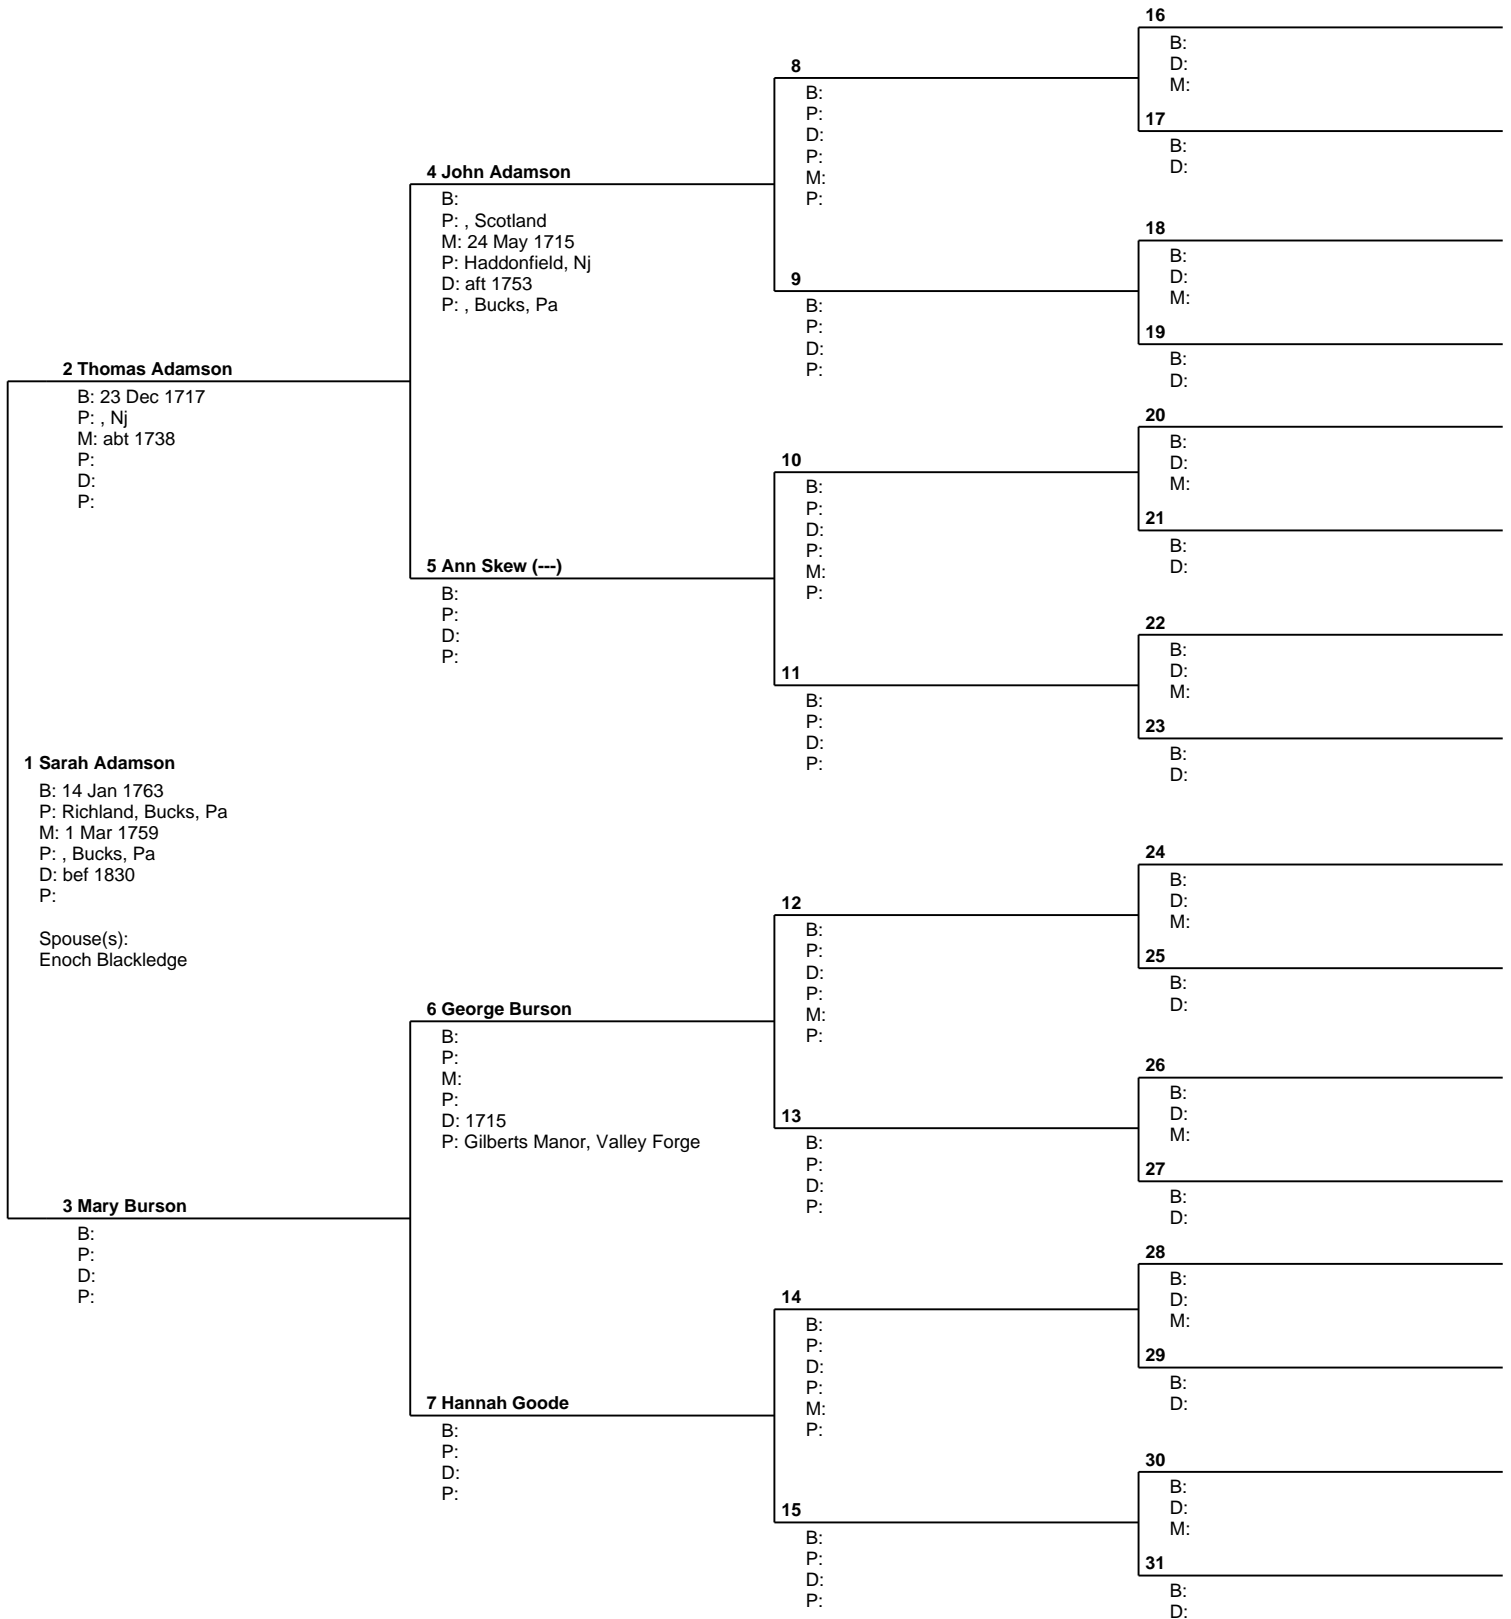

Pedigree Chart

Chart no. 6

No. 1 on this chart is the same as no. 21 on chart no. 1

Prepared by Betty Jo Gibson Scott http://bjsbytes.com 2202 West Elm, Enid OK 73703	
Telephone number 580 234-8028	Date prepared 21 Aug 2004