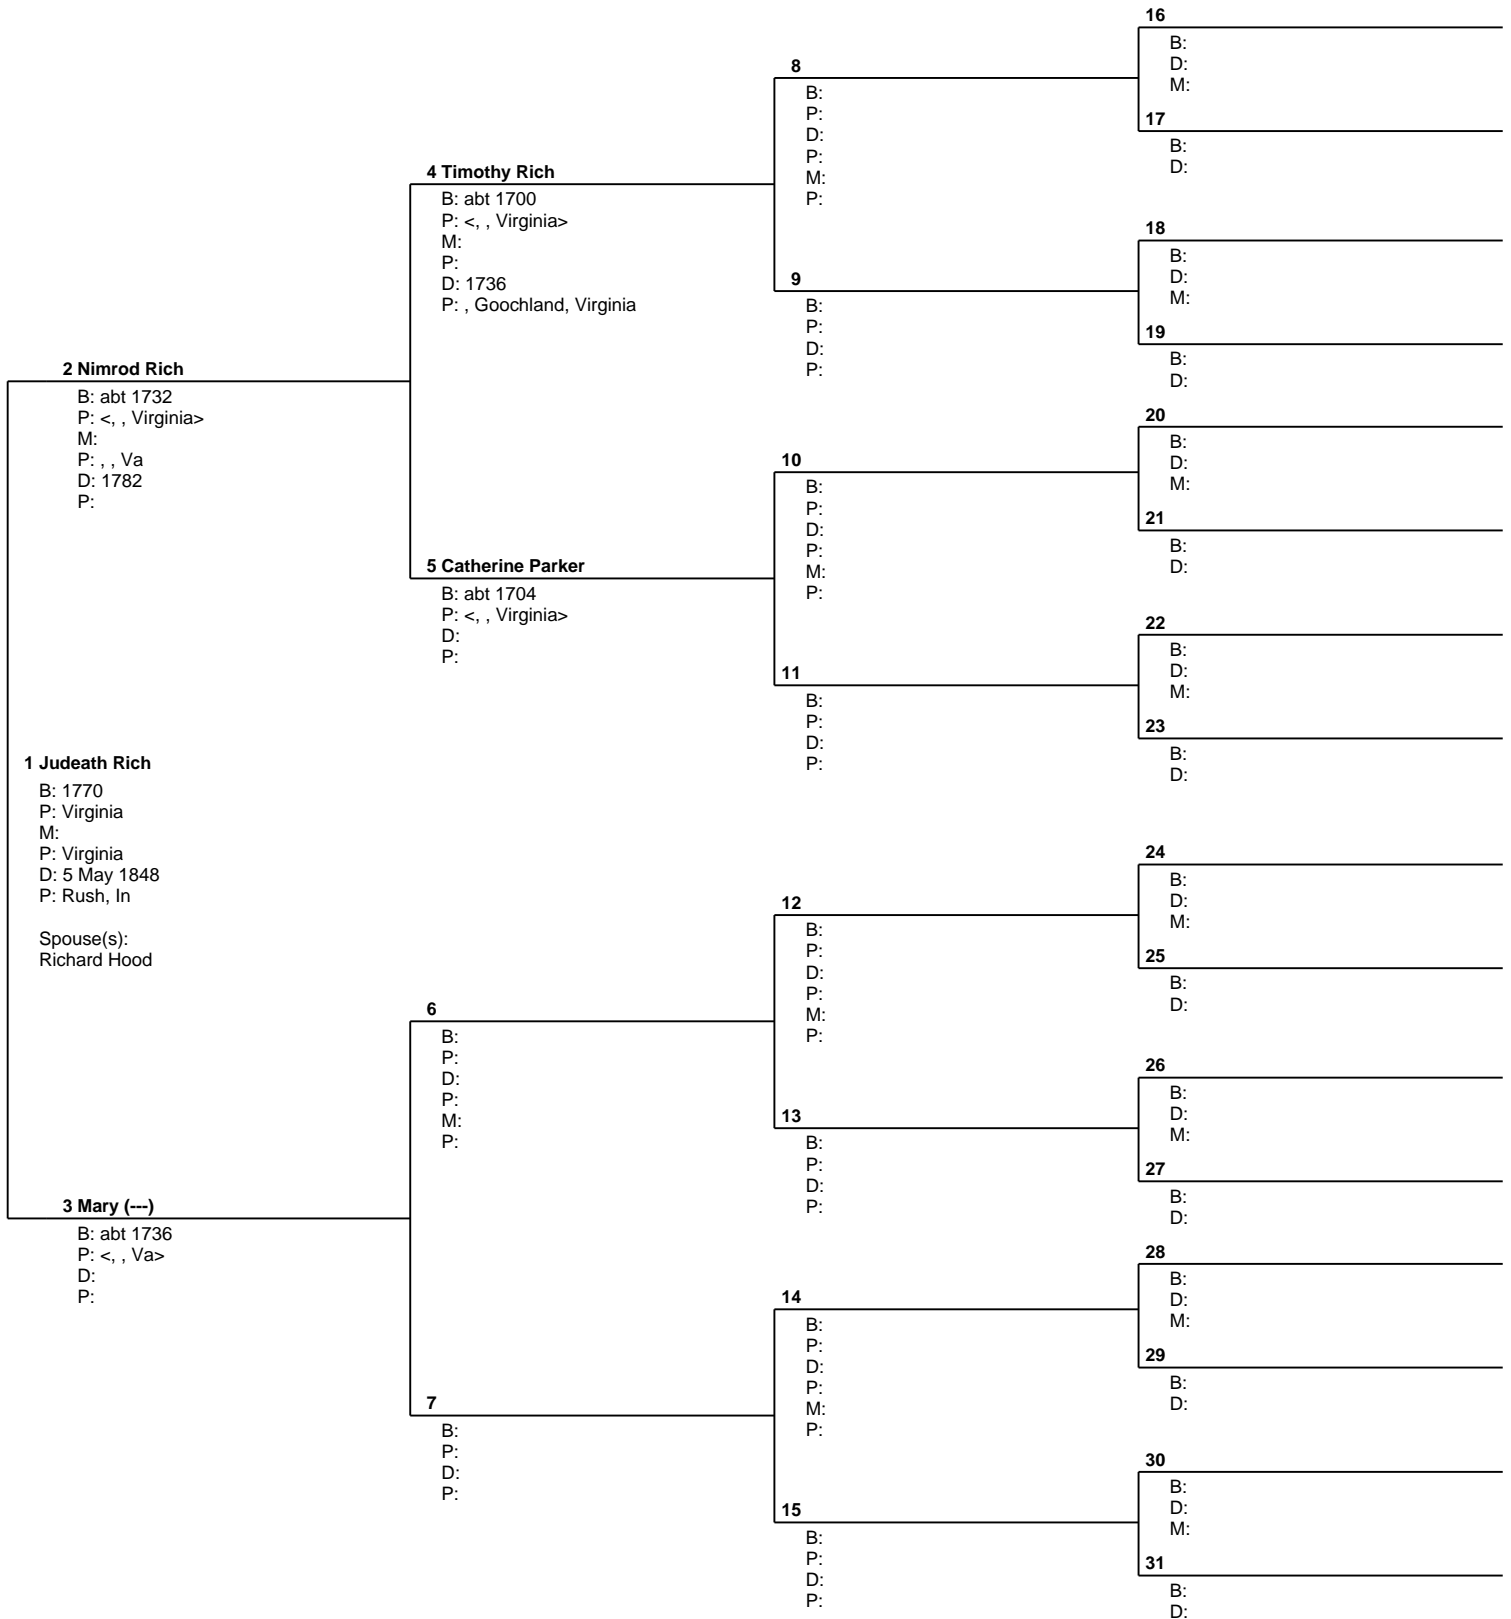

Pedigree Chart

Chart no. 7

No. 1 on this chart is the same as no. 31 on chart no. 1

Prepared by Betty Jo Gibson Scott http://bjsbytes.com 2202 West Elm, Enid OK 73703	
Telephone number 580 234-8028	Date prepared 21 Aug 2004