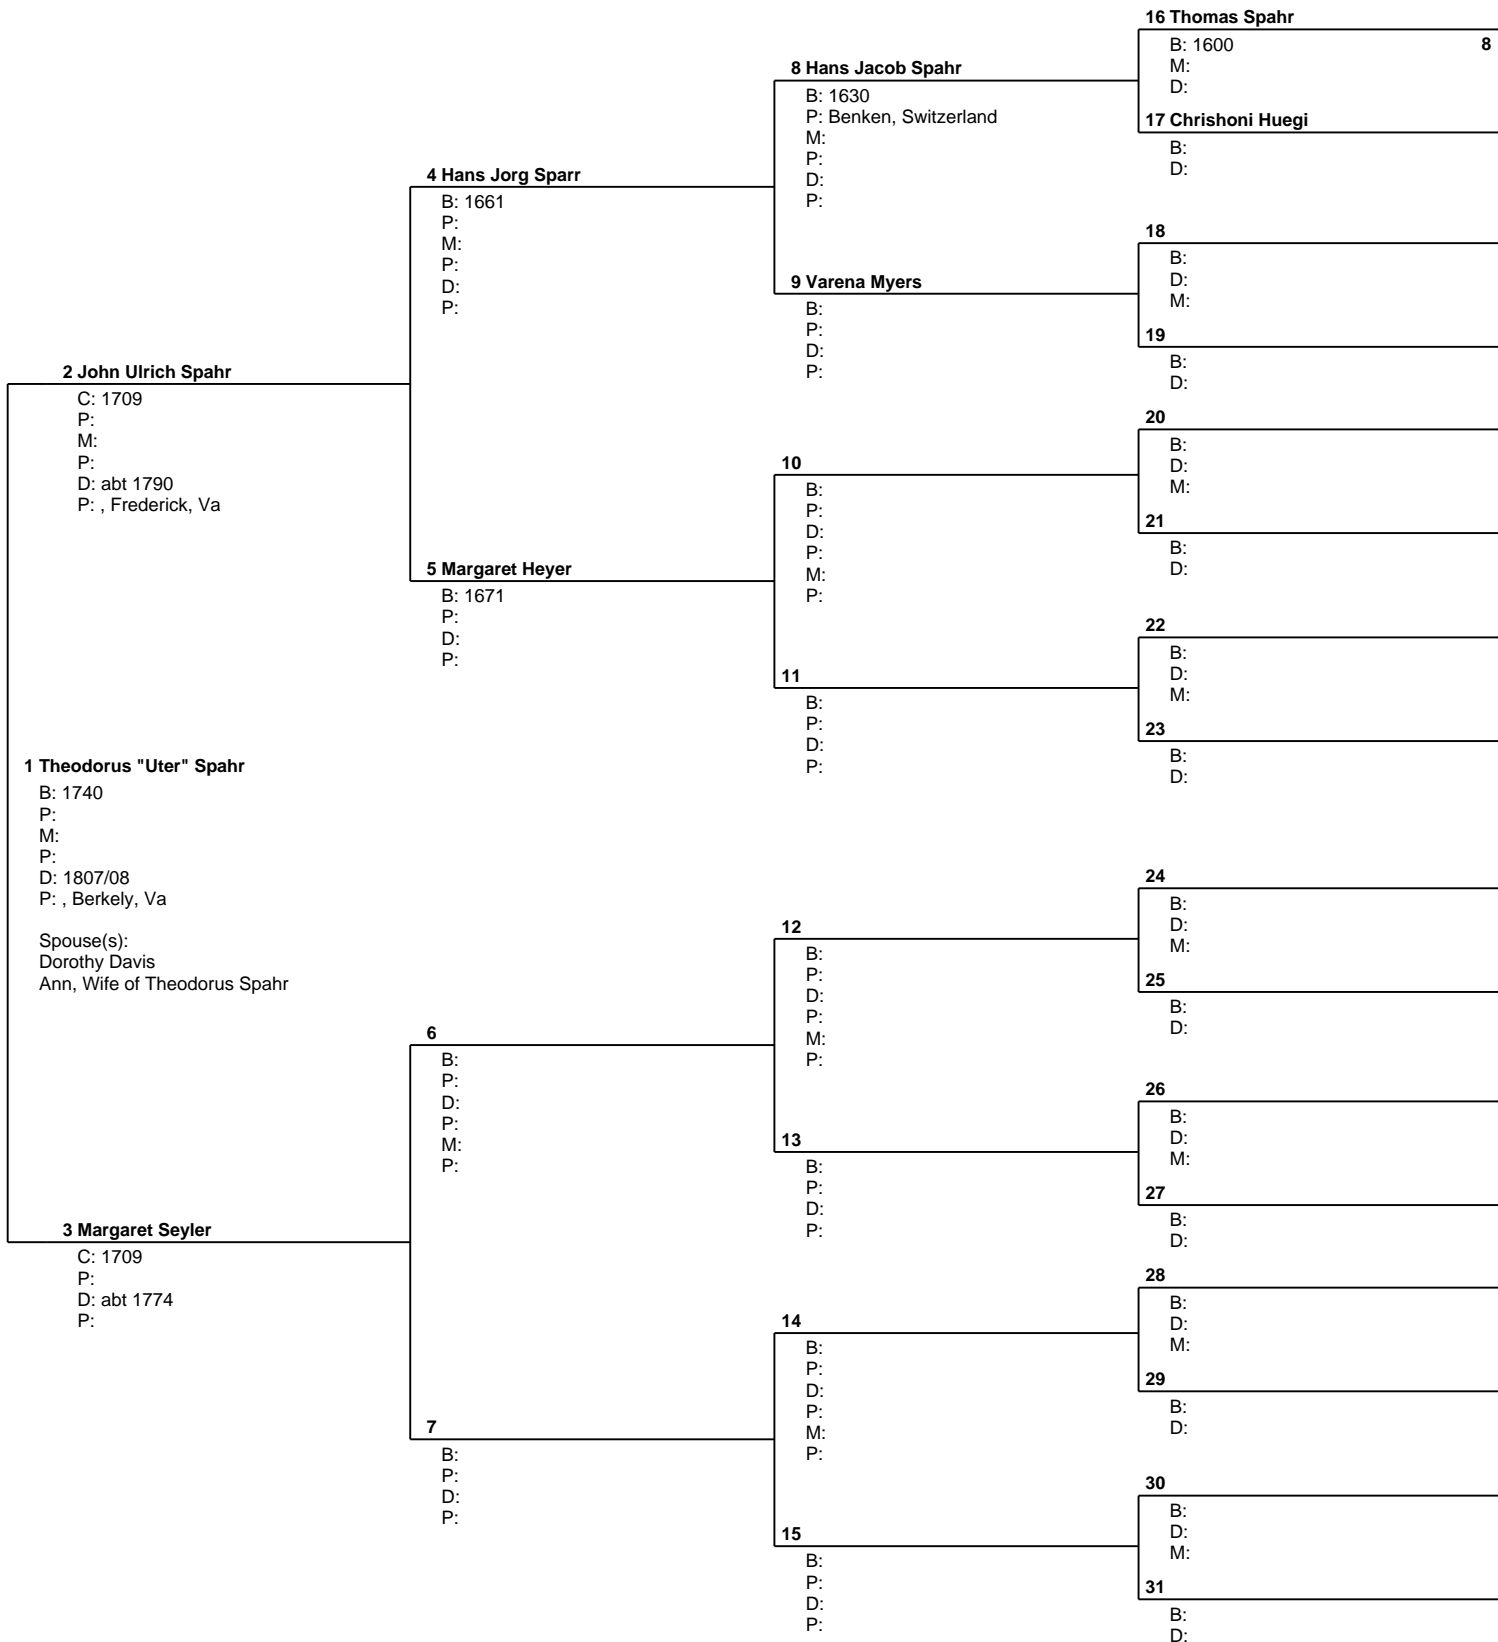

Pedigree Chart

No. 1 on this chart is the same as no. 18 on chart no. 1

Prepared by Betty Jo Gibson Scott http://bjsbytes.com 2202 West Elm, Enid OK 73703	
Telephone number 580 234-8028	Date prepared 21 Aug 2004