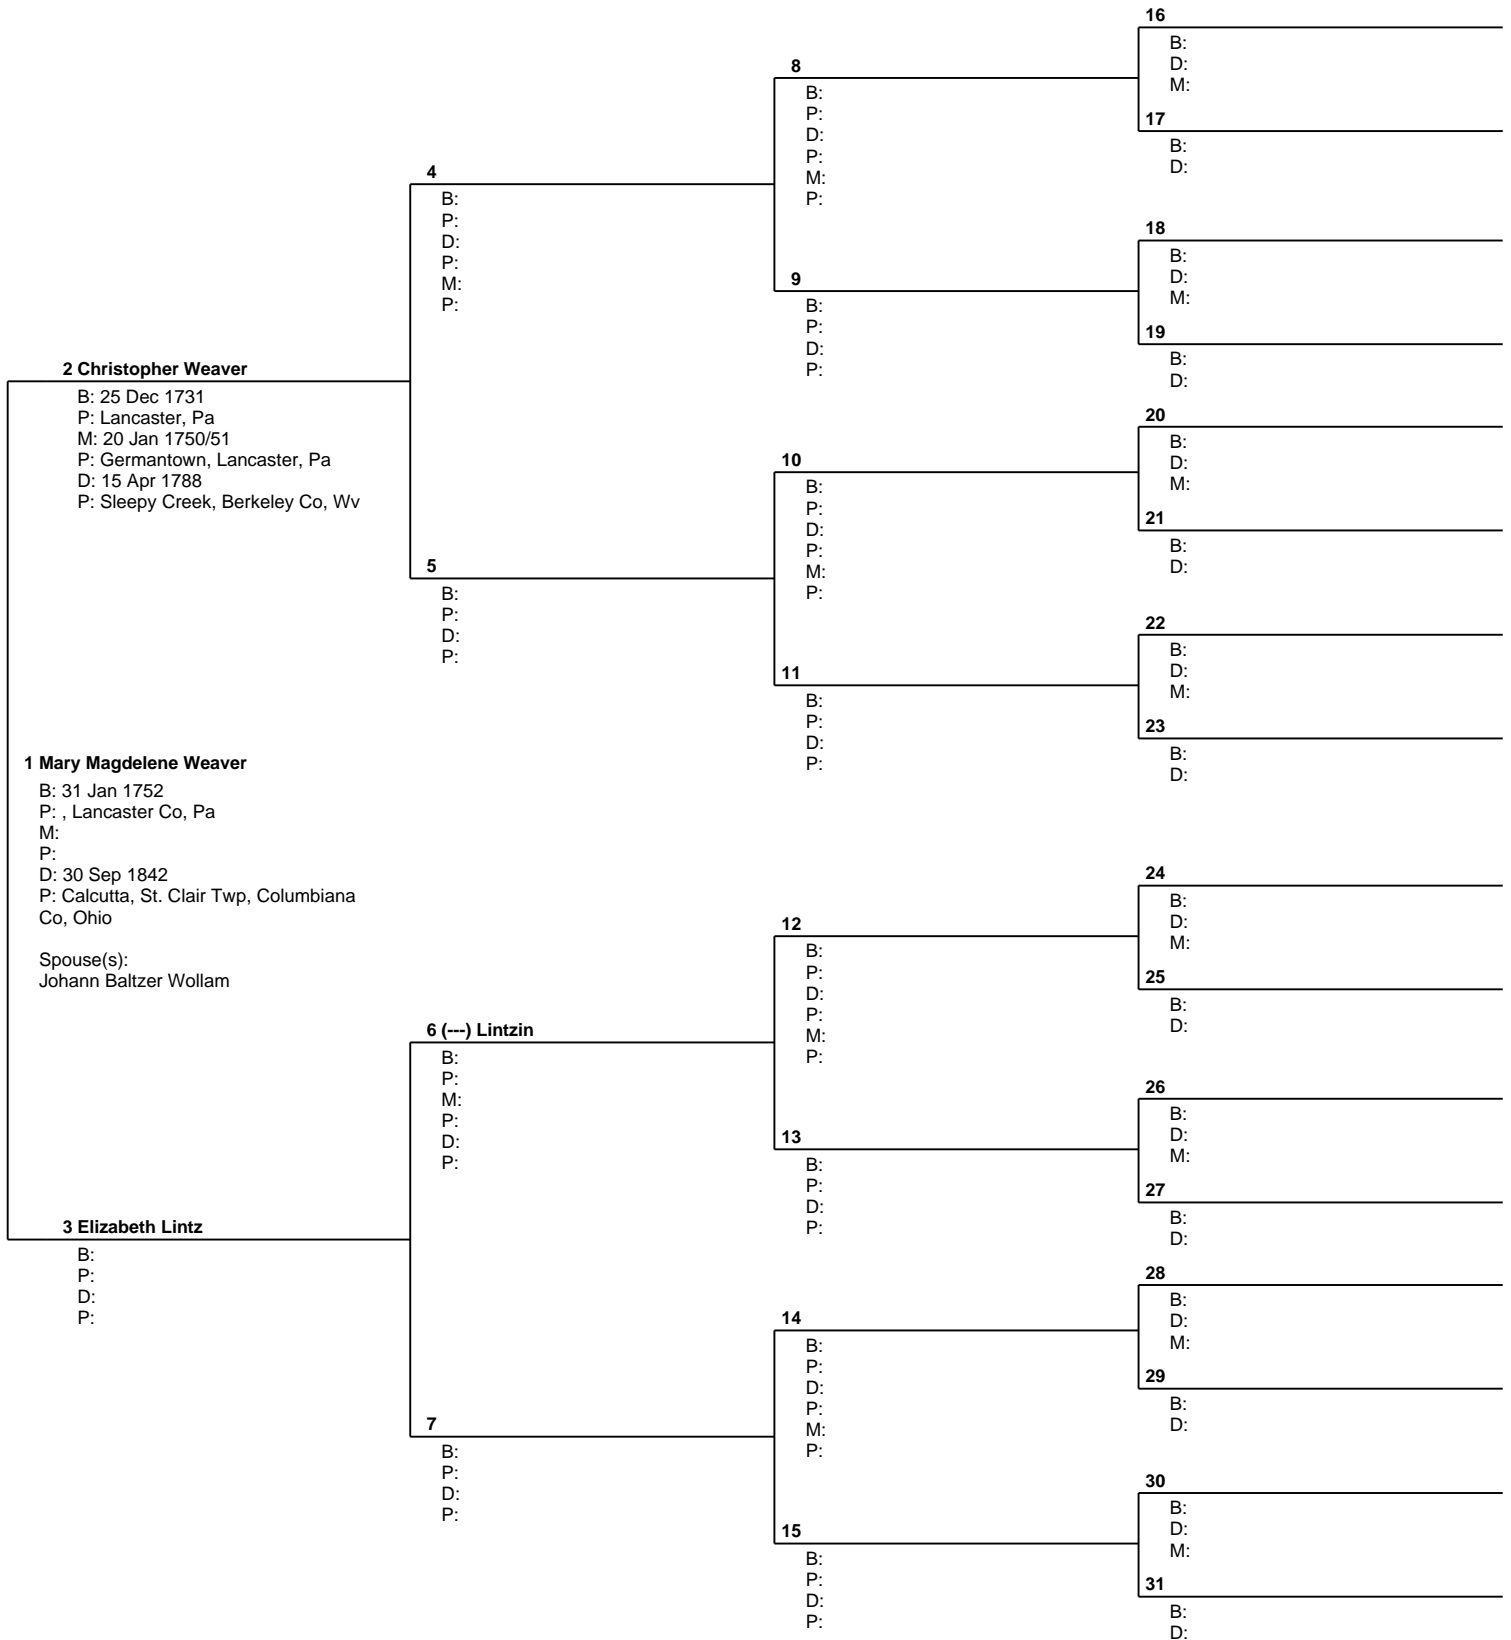

Pedigree Chart

Chart no. 3

No. 1 on this chart is the same as no. 17 on chart no. 1

Prepared by Betty Jo Gibson Scott http://bjsbytes.com 2202 West Elm, Enid OK 73703	
Telephone number 580 234-8028	Date prepared 21 Aug 2004