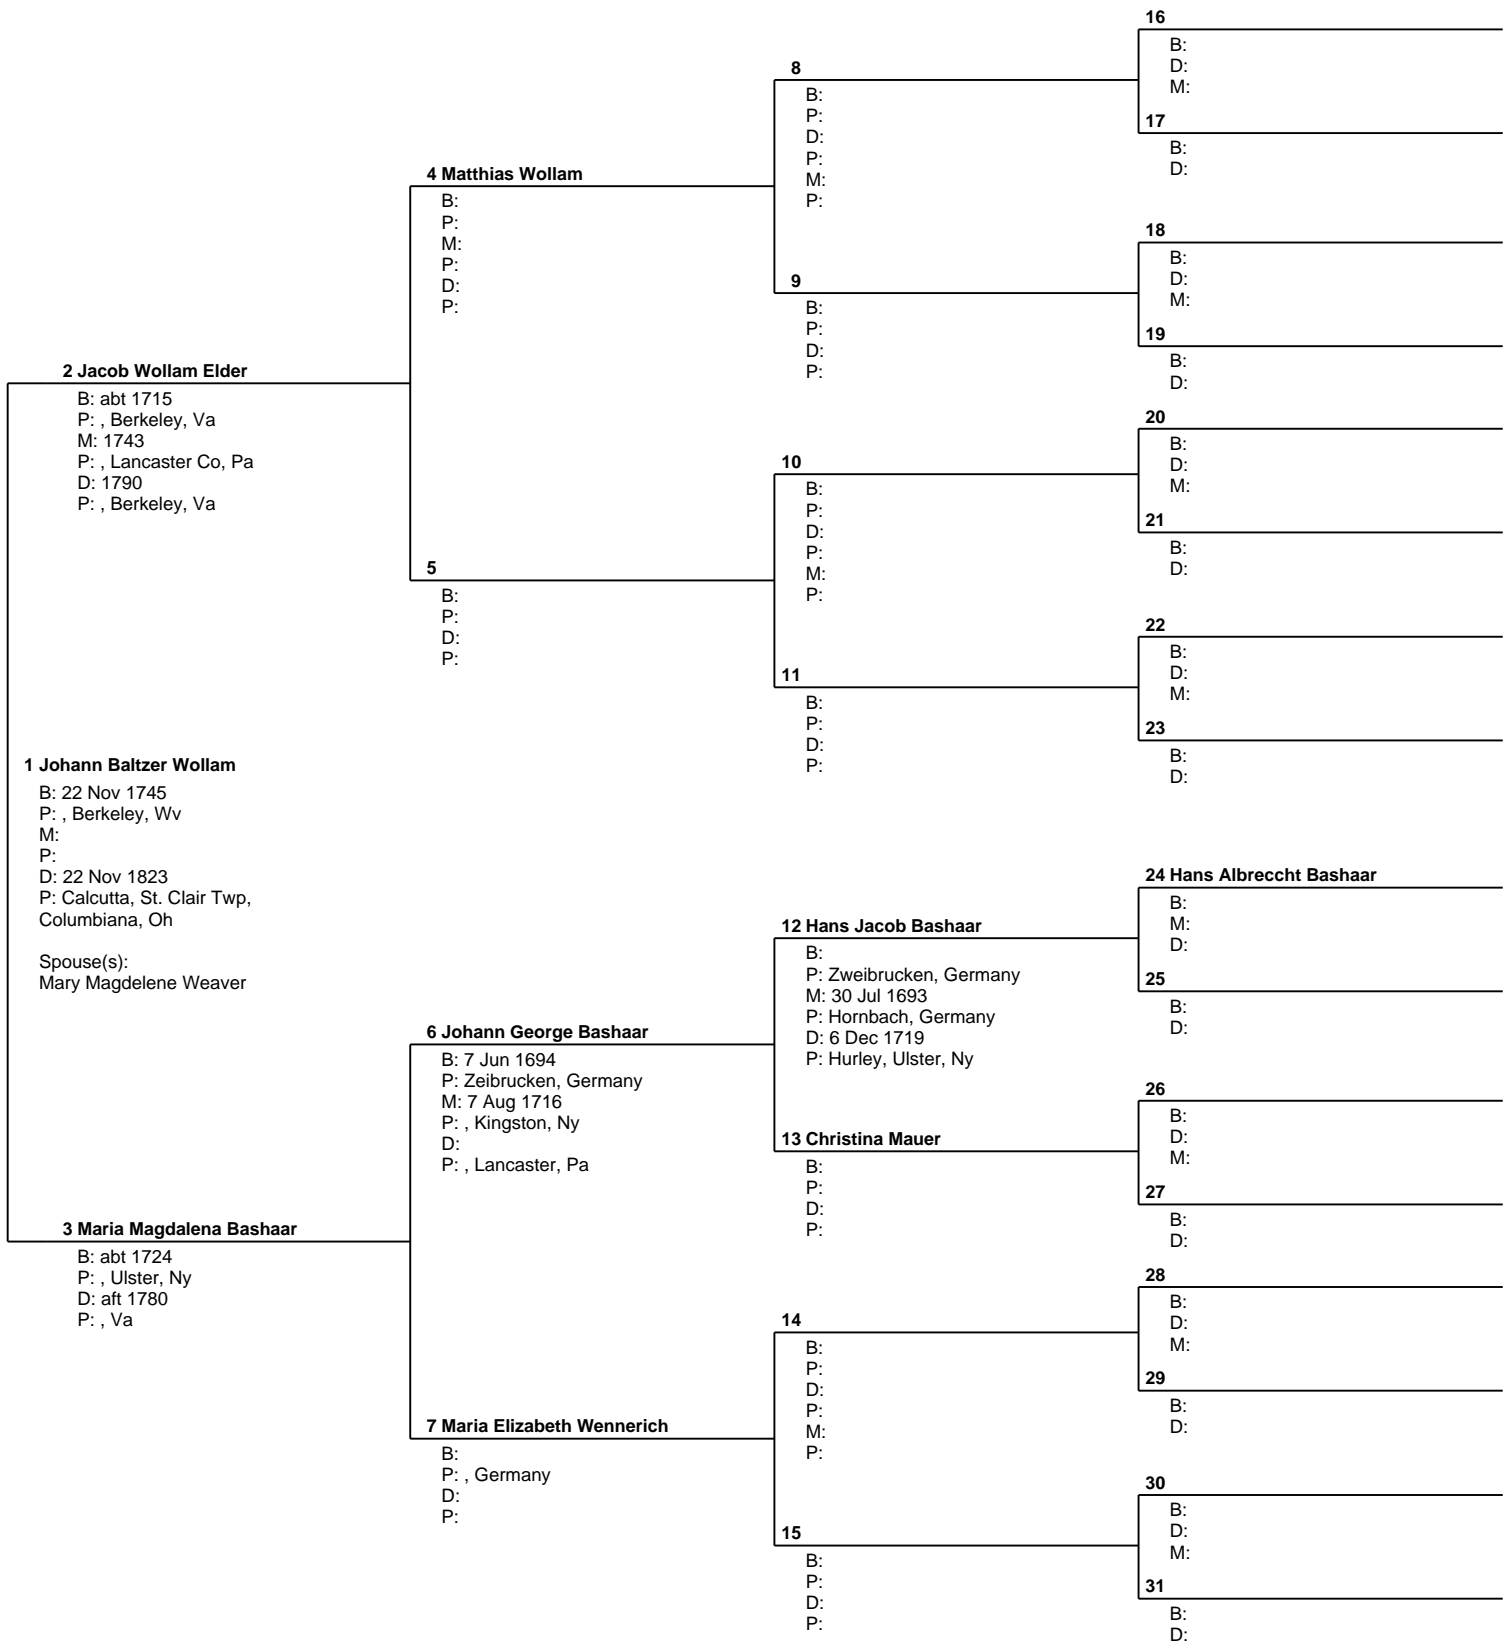

Pedigree Chart

Chart no. 2

No. 1 on this chart is the same as no. 16 on chart no. 1

Prepared by Betty Jo Gibson Scott http://bjsbytes.com 2202 West Elm, Enid OK 73703	
Telephone number 580 234-8028	Date prepared 21 Aug 2004