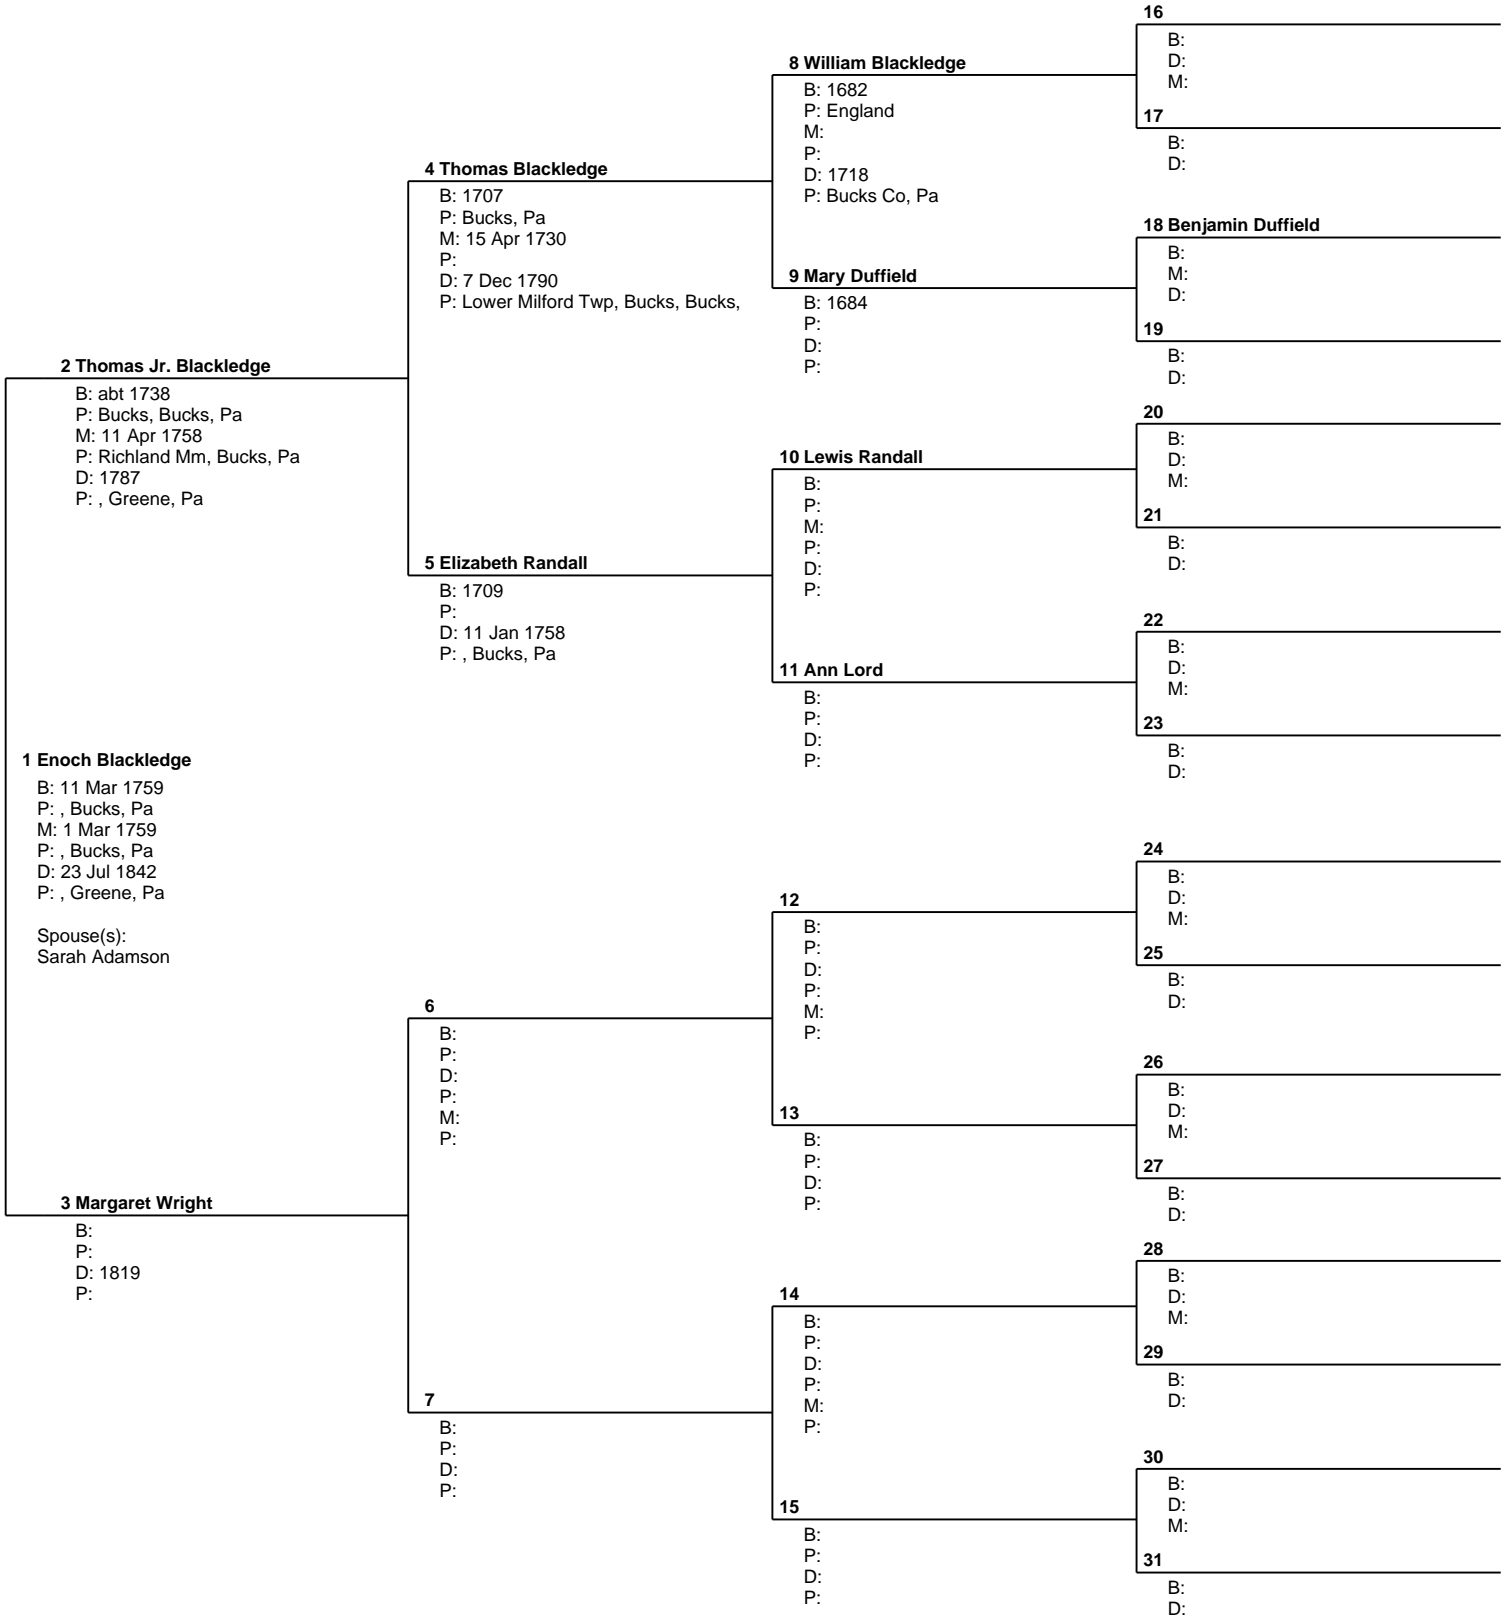

Pedigree Chart

No. 1 on this chart is the same as no. 20 on chart no. 1

Prepared by Betty Jo Gibson Scott http://bjsbytes.com 2202 West Elm, Enid OK 73703	
Telephone number 580 234-8028	Date prepared 21 Aug 2004